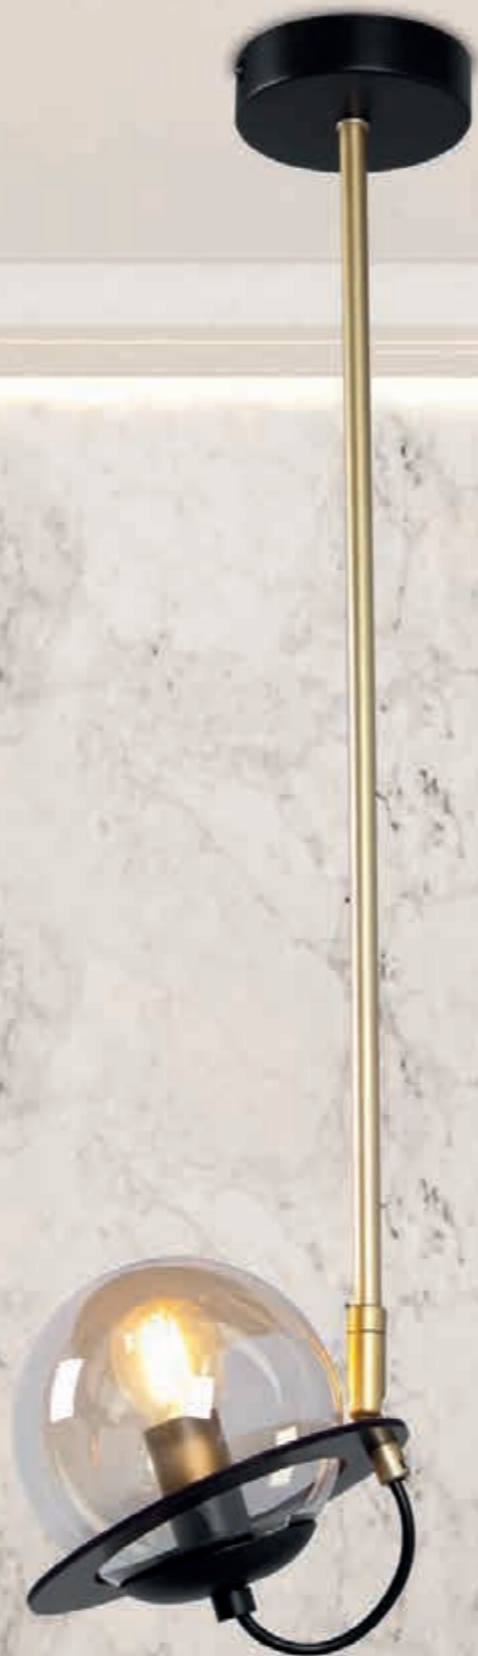

23186

- 💡 1 x E14, max. 12 W LED
- ↔ 160 mm
- ↕ 650 mm

GRANDE series