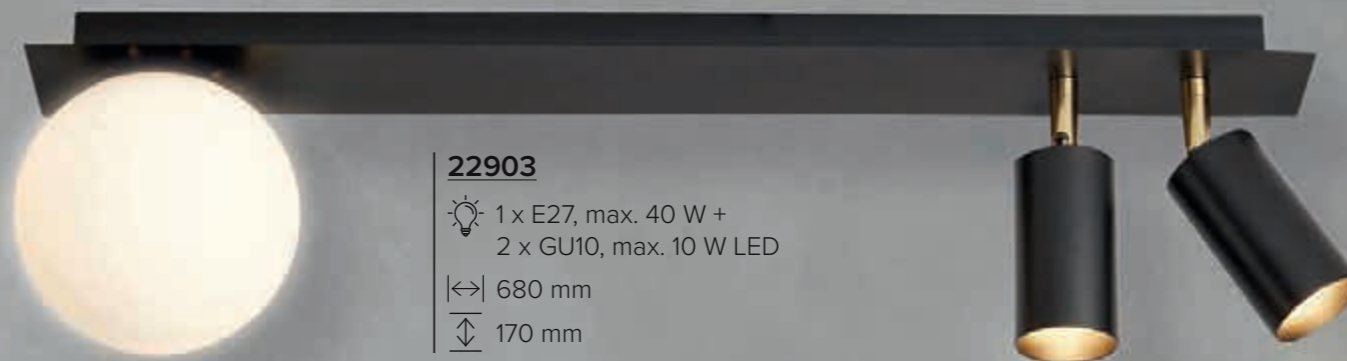

1 x E27, max. 40 W +
2 x GU10, max. 10 W LED

680 mm

850 mm

22906

2 x E27, max. 40 W +
3 x GU10, max. 10 W LED

680 mm

850 mm

22903