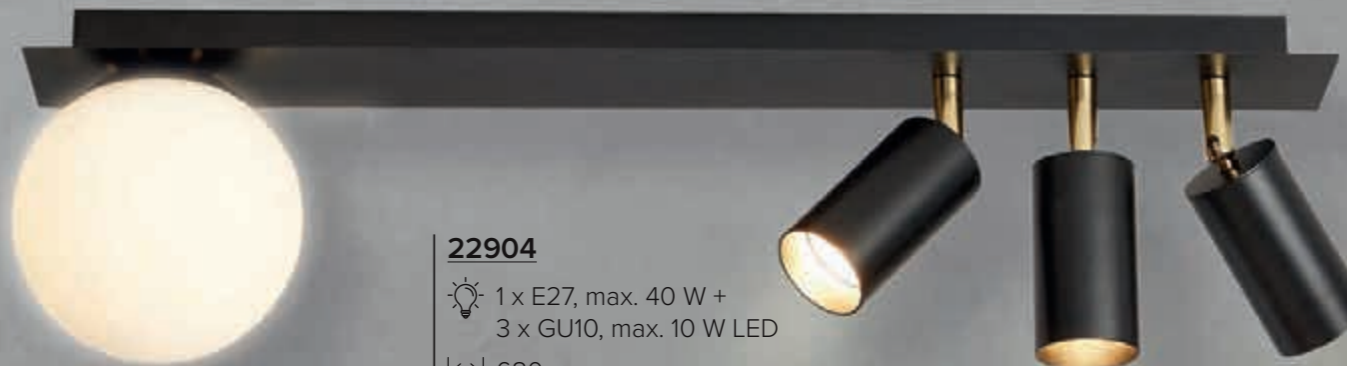

22904

1 x E27, max. 40 W +
3 x GU10, max. 10 W LED

680 mm

170 mm