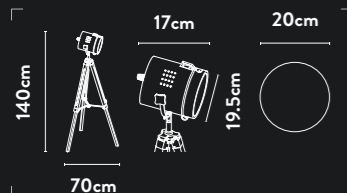

B 6781CC
EU6781CC

Tripod Floor Lamp
Natural Wood with Chrome Metal
and Frosted Diffuser

Class: 2 (Double Insulated)
Lamp Holder: E14 Candle
Wattage: 60W
Switched: Inline on/off