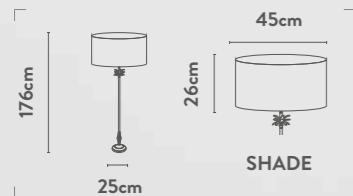

1Lt Table Lamp
Chrome Metal, Clear Glass & Teal
Velvet Shade with Silver Inner

Class:	2 (Double Insulated)
Lamp Holder:	E27
Wattage:	60W
Switched:	Inline on/off

Shade Reference

Azure: 41204AZ
Green: 41204GR