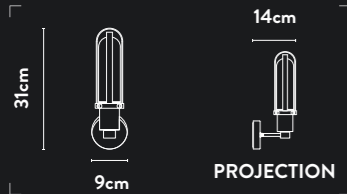

34102-1BK

1Lt Wall Light
Matt Black Metal & Clear Glass

Class:	2 (Double Insulated)
Lamp Holder:	E27 Candle
Wattage:	60W
Dimmable:	Yes
IP Rating:	44

**Visually striking
lighting with
a modern &
industrial twist**