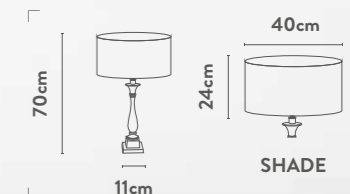

A 89681AZ
EU89681AZ

1Lt Table Lamp
Antique Brass Metal & Navy Velvet
Shade with Gold Inner

B 89681GR
EU89681GR

1Lt Table Lamp
Antique Brass Metal & Green
Velvet Shade with Gold Inner

Class: 2 (Double Insulated)
Lamp Holder: E27
Wattage: 60W
Switched: Inline on/off