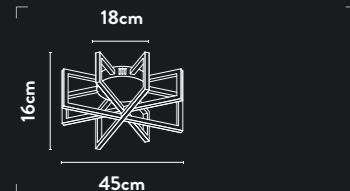

91410-450BK

LED Flush
Brushed Black Metal & Opal

Class:	2 (Double Insulated)
Lamp Holder:	Integrated LED
Wattage:	37W
Lumens:	1687lm
Kelvin:	3000K
Dimmable:	Yes
Dimming Method:	Rotary