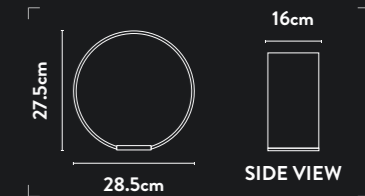

**48251GO
EU48251GO**

LED Table Lamp
Sand Gold Metal & Clear Acrylic

Class:	3 (Low Voltage)
Lamp Holder:	Integrated LED
Wattage:	12W
Lumens:	718lm
Kelvin:	3000K
Dimmable:	Yes
Dimming Method:	Smooth Switch