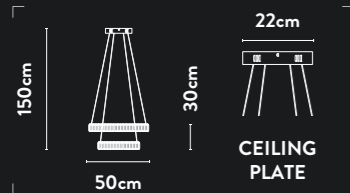

A three-dimensional manifestation of glamour featuring fluid rings, with crystal and chrome undulations

38911-2CC

LED 2 Tier Pendant
Chrome Metal & Clear Crystal

Class:	1 (Earthed)
Lamp Holder:	Integrated LED
Wattage:	44W
Lumens:	2569lm
Kelvin:	3000K
Dimmable:	Yes
Dimming Method:	Rotary
Height Adjustable:	30-150cm
Weight:	6Kg