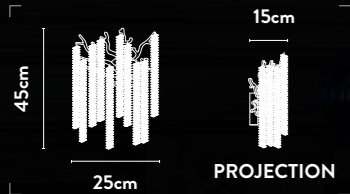

10810-3SB

LED 3Lt Bar Pendant
Satin Brass Metal & Clear Crystal

Class:	1 (Earthed)
Lamp Holder:	Integrated LED
Wattage:	36W
Lumens:	2442lm
Kelvin:	3000K
Dimmable:	Yes
Dimming Method:	Rotary
Height Adjustable:	19-150cm

10809-230SB

LED Pendant
Satin Brass Metal & Clear Crystal

Class:	1 (Earthed)
Lamp Holder:	Integrated LED
Wattage:	13W
Lumens:	957lm
Kelvin:	3000K
Dimmable:	Yes
Dimming Method:	Rotary
Height Adjustable:	19-150cm

300cm

74cm

15cm

CEILING
CUP

10824-21GO

21Lt Stairwell Pendant
Matt Gold Metal & Clear Crystal

Class:	1 (Earthed)
Lamp Holder:	G9
Wattage:	21 x 33W
Dimmable:	Yes
Height Adjustable:	145-300cm
Weight:	23Kg

LUX
BELLE

LUX
BELLE

10823-2GO

2Lt Wall Light
Matt Gold Metal & Clear Crystal

Class: 1 (Earthed)
 Lamp Holder: G9
 Wattage: 2 x 33W
 Dimmable: Yes

10821-500GO

5Lt Pendant
Matt Gold Metal & Clear Crystal

Class: 1 (Earthed)
 Lamp Holder: G9
 Wattage: 5 x 33W
 Dimmable: Yes
 Height Adjustable: 44-150cm
 Weight: 7Kg