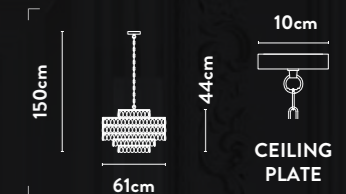

10810-3SB

LED 3Lt Bar Pendant
Satin Brass Metal & Clear Crystal

Class:	1 (Earthed)
Lamp Holder:	Integrated LED
Wattage:	36W
Lumens:	2442lm
Kelvin:	3000K
Dimmable:	Yes
Dimming Method:	Rotary
Height Adjustable:	19-150cm

10596SB

LED Bar Pendant
Satin Brass Metal & Clear Crystal

Class: 1 (Earthed)
Lamp Holder: Integrated LED
Wattage: 36W
Lumens: 1778lm
Kelvin: 4000K
Dimmable: Yes
Dimming Method: Rotary
Height Adjustable: 15-150cm
Weight: 7Kg

10598-3SB

LED 3 Tier Pendant
Satin Brass Metal & Clear Crystal

Class:	1 (Earthed)
Lamp Holder:	Integrated LED
Wattage:	69W
Lumens:	3121lm
Kelvin:	4000K
Dimmable:	Yes
Dimming Method:	Rotary
Height Adjustable:	Height and Ovals
Weight:	11Kg

Class: 1 (Earthed)
Lamp Holder: E14 Candle
Wattage: 9 x 40W
Dimmable: Yes
Height Adjustable: 44-150cm
Weight: 8Kg

10767-600SB

12Lt Pendant
Satin Brass Metal & Clear Pear
Drop Crystal

Class: 1 (Earthed)
Lamp Holder: E14 Candle
Wattage: 12 x 40W
Dimmable: Yes
Height Adjustable: 44-150cm
Weight: 10Kg