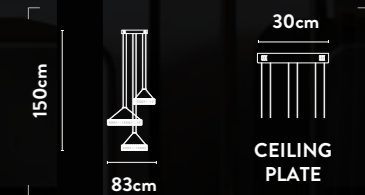

10596SB

LED Bar Pendant
Satin Brass Metal & Clear Crystal

Class: 1 (Earthed)
Lamp Holder: Integrated LED
Wattage: 36W
Lumens: 1778lm
Kelvin: 4000K
Dimmable: Yes
Dimming Method: Rotary
Height Adjustable: 15-150cm
Weight: 7Kg

A three-dimensional manifestation of glamour featuring fluid rings, with crystal and chrome undulations

38911-2CC

LED 2 Tier Pendant
Chrome Metal & Clear Crystal

Class:	1 (Earthed)
Lamp Holder:	Integrated LED
Wattage:	44W
Lumens:	2569lm
Kelvin:	3000K
Dimmable:	Yes
Dimming Method:	Rotary
Height Adjustable:	30-150cm
Weight:	6Kg

38911-1CC

LED Pendant
Chrome Metal & Clear Crystal

Class:	1 (Earthed)
Lamp Holder:	Integrated LED
Wattage:	26W
Lumens:	1741lm
Kelvin:	3000K
Dimmable:	Yes
Dimming Method:	Rotary
Height Adjustable:	50-150cm

**A circular interplay
of ridged clear crystal
and chrome, creating
a vivid display of light**

38910-1CC
EU38910-1CC

LED Table Lamp
Chrome Metal & Clear Crystal

Class:	3 (Low Voltage)
Lamp Holder:	Integrated LED
Wattage:	19W
Lumens:	1058lm
Kelvin:	3000K
Dimmable:	Yes
Dimming Method:	Smooth Touch Switch