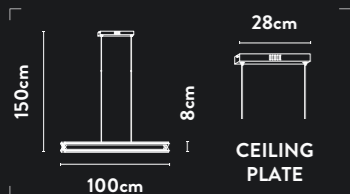

Class: 1 (Earthed)
Lamp Holder: E14 Candle
Wattage: 8 x 40W
Dimmable: Yes
Height Adjustable: 37-150cm
Weight: 12Kg

10819-3SB

3Lt Wall Light
Satin Brass Metal & Clear Crystal

Class: 1 (Earthed)
Lamp Holder: E14 Candle
Wattage: 3 x 40W
Dimmable: Yes

10596SB

LED Bar Pendant
Satin Brass Metal & Clear Crystal

Class: 1 (Earthed)
Lamp Holder: Integrated LED
Wattage: 36W
Lumens: 1778lm
Kelvin: 4000K
Dimmable: Yes
Dimming Method: Rotary
Height Adjustable: 15-150cm
Weight: 7Kg

91412GO

LED Wall Light
Brushed Gold Metal & Opal

Class:	2 (Double Insulated)
Lamp Holder:	Integrated LED
Wattage:	13W
Lumens:	510lm
Kelvin:	3000K
Dimmable:	Yes
Dimming Method:	Rotary (Trailing edge)

91411GO

LED Bar Pendant
Brushed Gold Metal & Opal

Class:	2 (Double Insulated)
Lamp Holder:	Integrated LED
Wattage:	38W
Lumens:	1240lm
Kelvin:	3000K
Dimmable:	Yes
Dimming Method:	Rotary
Height Adjustable:	8-150cm