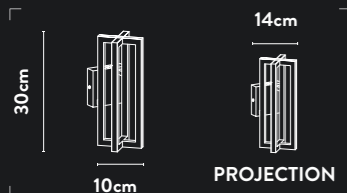

91412GO

LED Wall Light
Brushed Gold Metal & Opal

Class:	2 (Double Insulated)
Lamp Holder:	Integrated LED
Wattage:	13W
Lumens:	510lm
Kelvin:	3000K
Dimmable:	Yes
Dimming Method:	Rotary (Trailing edge)