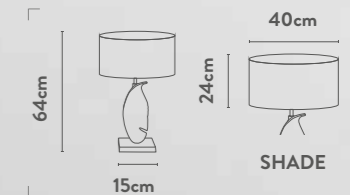

B 74235BR
EU74235BR

Tripod Floor Lamp
Dark Wood and White Shade

Class: 2 (Double Insulated)
Lamp Holder: E27 GLS
Wattage: 60W
Switched: Inline on/off

**Antique reminiscent
glamour combined
with a nature-
inspired motif**