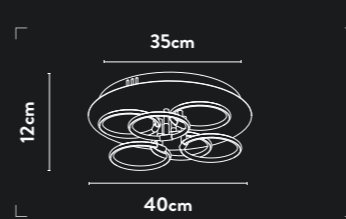

36693-6CC

6Lt Flush
Chrome Metal & Clear Crystal

Class:	1 (Earthed)
Lamp Holder:	G9
Wattage:	6 x 33W
Dimmable:	Yes

9605-5CC

LED 5Lt Flush
Chrome Metal & Clear Crystal

Class:	1 (Earthed)
Lamp Holder:	Integrated LED
Wattage:	16W
Lumens:	1000lm
Kelvin:	4000K
Dimmable:	Yes
Dimming Method:	Rotary

LUX & BELLE

7196-6CC

LED 6Lt Flush
Chrome Metal & Opal Diffuser

Class:	1 (Earthed)
Lamp Holder:	Integrated LED
Wattage:	28W
Lumens:	1152lm
Kelvin:	3000K
Dimmable:	Yes
Dimming Method:	Rotary

8605-5CC

LED 5Lt Flush
Chrome Metal & Clear Crystal

Class:	1 (Earthed)
Lamp Holder:	Integrated LED
Wattage:	17W
Lumens:	1085lm
Kelvin:	4000K
Dimmable:	Yes
Dimming Method:	Rotary

LUX & BELLE