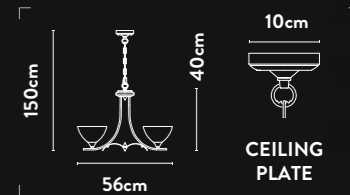

Class: 1 (Earthed)
Lamp Holder: E27 GLS
Wattage: 60W
Dimmable: Yes
Height Adjustable: 24-150cm

**A carefully considered design,
merging classic and modern**

1725-5SS

5Lt Pendant
Satin Silver Metal & Alabaster
Glass