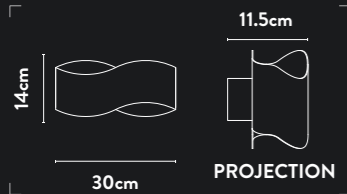

Sculpted in black and crackle gold, these matt LED lights curvaceously create an eye-catching centrepiece

23051BK

LED Wall Light
Matt Black & Matt Gold Crackle Metal

Class:	2 (Double Insulated)
Lamp Holder:	Integrated LED
Wattage:	8W
Lumens:	317lm
Kelvin:	3000K
Dimmable:	Yes
Dimming Method:	Rotary