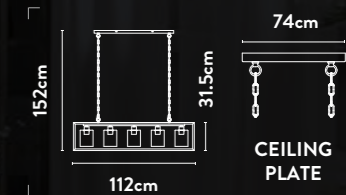

7875-5BK

5Lt Bar Pendant
Matt Black Metal & Clear Glass

Class: 1 (Earthed)
Lamp Holder: E27 GLS
Wattage: 5 x 60W
Dimmable: Yes
Height Adjustable: 32-150cm