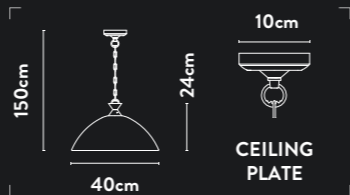

1720SS

1Lt Pendant
Satin Silver Metal & Alabaster
Glass

Class: 1 (Earthed)
Lamp Holder: E27 GLS
Wattage: 60W
Dimmable: Yes
Height Adjustable: 24-150cm