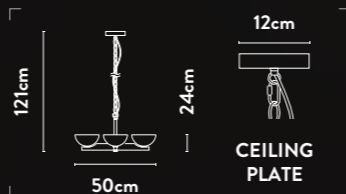

91340-4SB

4Lt Pendant
Satin Brass & Opal Matt Glass

Class: 2 (Double Insulated)
Lamp Holder: G9
Wattage: 4 x 33W
Dimmable: Yes
Height Adjustable: 24-121cm