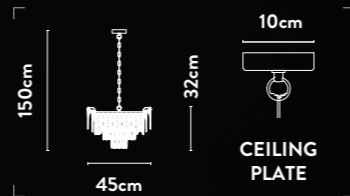

Class: 1 (Earthed)
Lamp Holder: E14 Candle
Wattage: 8 x 40W
Dimmable: Yes
Height Adjustable: 37-150cm
Weight: 12Kg

10819-3SB

3Lt Wall Light
Satin Brass Metal & Clear Crystal

Class: 1 (Earthed)
Lamp Holder: E14 Candle
Wattage: 3 x 40W
Dimmable: Yes

10817-450SB

5Lt Pendant
Satin Brass Metal & Clear Crystal

Class: 1 (Earthed)
Lamp Holder: E14 Candle
Wattage: 5 x 40W
Dimmable: Yes
Height Adjustable: 37-150cm
Weight: 7Kg

Sleek lines and angular contours blend with intricate details, honouring past decadence in style

10816-8CL

8Lt Bar Pendant
Satin Brass Metal & Clear Crystal

Class: 1 (Earthed)
Lamp Holder: E14 Candle
Wattage: 8 x 40W
Dimmable: Yes
Height Adjustable: 28-150cm
Weight: 13Kg

**Art Nouveau
echoes the Roaring
Twenties' splendour
with sinuous, satin
brass and clear
shell shades**

10817-2CL

2Lt Wall Light
Satin Brass Metal & Clear Crystal

Class: 1 (Earthed)
Lamp Holder: E14 Candle
Wattage: 2 x 40W
Dimmable: Yes

10814-450CL

5Lt Pendant
Satin Brass Metal & Clear Crystal

Class: 1 (Earthed)
Lamp Holder: E14 Candle
Wattage: 5 x 40W
Dimmable: Yes
Height Adjustable: 32-150cm
Weight: 8Kg