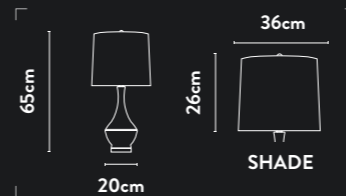

B 64570AZ
EU64570AZ

1Lt Table Lamp
Ceramic & White Linen Shade

Class: 2 (Double Insulated)
Lamp Holder: E27
Wattage: 60W
Switched: Inline on/off