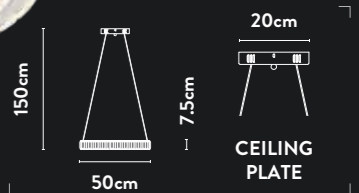

10810-3SB

LED 3Lt Bar Pendant
Satin Brass Metal & Clear Crystal

Class:	1 (Earthed)
Lamp Holder:	Integrated LED
Wattage:	36W
Lumens:	2442lm
Kelvin:	3000K
Dimmable:	Yes
Dimming Method:	Rotary
Height Adjustable:	19-150cm

10596SB

LED Bar Pendant
Satin Brass Metal & Clear Crystal

Class: 1 (Earthed)
Lamp Holder: Integrated LED
Wattage: 36W
Lumens: 1778lm
Kelvin: 4000K
Dimmable: Yes
Dimming Method: Rotary
Height Adjustable: 15-150cm
Weight: 7Kg

1122-60CC

LED 2 Tier Pendant
Chrome Metal & Faceted Acrylic

Class:	1 (Earthed)
Lamp Holder:	Integrated LED
Wattage:	66W
Lumens:	6301lm
Kelvin:	3000K
Dimmable:	Yes
Dimming Method:	Rotary
Height Adjustable:	70-150cm

A three-dimensional manifestation of glamour featuring fluid rings, with crystal and chrome undulations

38911-2CC

LED 2 Tier Pendant
Chrome Metal & Clear Crystal

Class:	1 (Earthed)
Lamp Holder:	Integrated LED
Wattage:	44W
Lumens:	2569lm
Kelvin:	3000K
Dimmable:	Yes
Dimming Method:	Rotary
Height Adjustable:	30-150cm
Weight:	6Kg