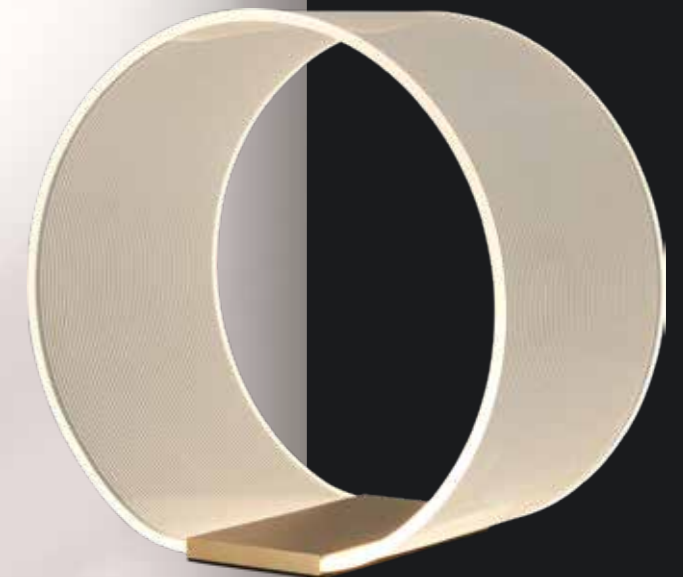

**Cutting edge
contemporary design
using sand gold
with etched acrylic,
imbuing luxury
and refinement**

48250-340GO

LED Pendant
Sand Gold Metal & Clear Acrylic

Class:	2 (Double Insulated)
Lamp Holder:	Integrated LED
Wattage:	19W
Lumens:	1279lm
Kelvin:	3000K
Dimmable:	Yes
Dimming Method:	Rotary
Height Adjustable:	33-120cm

**48251GO
EU48251GO**

LED Table Lamp
Sand Gold Metal & Clear Acrylic

Class:	3 (Low Voltage)
Lamp Holder:	Integrated LED
Wattage:	12W
Lumens:	718lm
Kelvin:	3000K
Dimmable:	Yes
Dimming Method:	Smooth Switch