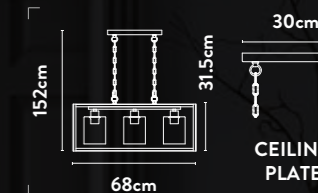

7873-3SS

3Lt Bar Pendant
Satin Silver Metal & Clear Glass

Class: 1 (Earthed)
Lamp Holder: E27 GLS
Wattage: 3 x 60W
Dimmable: Yes
Height Adjustable: 32-150cm