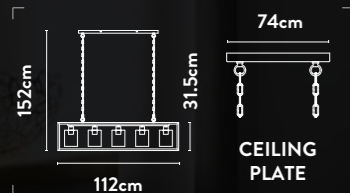

LED Bar Pendant
Brushed Gold Metal & Opal

Class:	2 (Double Insulated)
Lamp Holder:	Integrated LED
Wattage:	38W
Lumens:	1240lm
Kelvin:	3000K
Dimmable:	Yes
Dimming Method:	Rotary
Height Adjustable:	8-150cm

7876SB

1Lt Pendant
Matt Black, Satin Brass Metal & Clear Glass

Class: 1 (Earthed)
 Lamp Holder: E27 GLS
 Wattage: 60W
 Dimmable: Yes
 Height Adjustable: 29-150cm

7878-5SB

5Lt Bar Pendant
Matt Black, Satin Brass Metal & Clear Glass

Class: 1 (Earthed)
 Lamp Holder: E27 GLS
 Wattage: 5 x 60W
 Dimmable: Yes
 Height Adjustable: 32-150cm

7875-5SS

5Lt Bar Pendant
Satin Silver Metal & Clear Glass

Class: 1 (Earthed)
Lamp Holder: E27 GLS
Wattage: 5 x 60W
Dimmable: Yes
Height Adjustable: 32-150cm