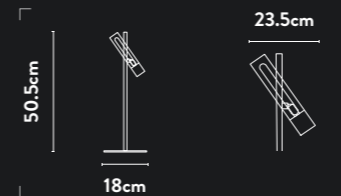

21653-1BK
EU21653-1BK

LED Table Lamp
Sand Black & Gold Metal

Class:	3 (Low Voltage)
Lamp Holder:	Integrated LED
Wattage:	4W
Lumens:	250lm
Kelvin:	3000K
Switched:	Inline on/off