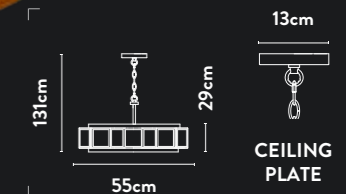

23012-540GO

5Lt Pendant
Gold Metal & Opal Acrylic

Class: 1 (Earthed)
Lamp Holder: E14
Wattage: 5 x 60W
Dimmable: Yes
Height Adjustable: 29-130cm