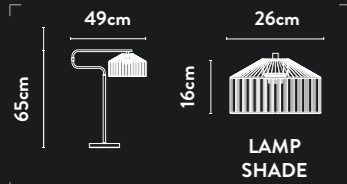

23211BK
EU23211BK

1Lt Table Lamp
Black Metal & Natural Jute Effect

Class: 2 (Double Insulated)
Lamp Holder: E27 GLS
Wattage: 60W
Switched: Inline on/off