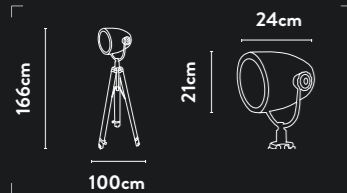

1Lt Table Lamp
Smoked Glass & White Fabric Shade

Class: 2 (Double Insulated)
Lamp Holder: E27
Wattage: 60W
Switched: Inline on/off

3476BZ
EU3476BZ

1Lt Table Lamp
Ceramic Bronze & Matching Linen Shade

Class: 2 (Double Insulated)
Lamp Holder: E14
Wattage: 40W
Switched: Inline on/off