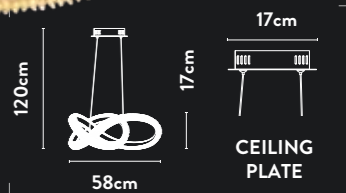

48173BK

LED Pendant
Sand Black Metal & Faceted Acrylic

Class:	2 (Double Insulated)
Lamp Holder:	Integrated LED
Wattage:	42W
Lumens:	3164lm
Kelvin:	3000K
Dimmable:	Yes
Dimming Method:	Rotary
Height Adjustable:	17-120cm