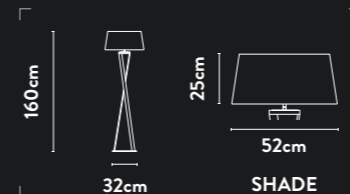

**Stylishly
intertwined
satin brass
providing
a wonderful
marriage of
elegance & style**

**74510SB
EU74510SB**

**1Lt Table Lamp
Satin Brass & White Linen Shade**

Class: 2 (Double Insulated)
Lamp Holder: E27
Wattage: 60W
Switched: Inline on/off

**74511SB
EU74511SB**

**2Lt Floor Lamp
Satin Brass & White Linen Shade**

Class: 2 (Double Insulated)
Lamp Holder: E27
Wattage: 2 x 60W
Switched: Inline on/off