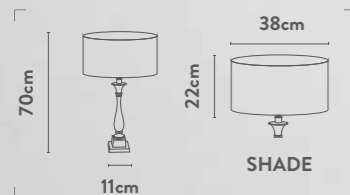

Shade Reference

Taupe: 41202TA
Pink: 41202PI
Grey: 41202GY
Teal: 41202TE

A 89681TA
EU89681TA

1Lt Table Lamp
Chrome Metal & Taupe Velvet
Shade with Silver Inner

B 89681PI
EU89681PI

1Lt Table Lamp
Chrome Metal & Pink Velvet Shade
with Silver Inner

C 89681GY
EU89681GY

1Lt Table Lamp
Chrome Metal & Grey Velvet
Shade with Silver Inner

D 89681TE
EU89681TE

1Lt Table Lamp
Chrome Metal & Teal Velvet Shade
with Silver Inner

Class: 2 (Double Insulated)
Lamp Holder: E27
Wattage: 60W
Switched: Inline on/off