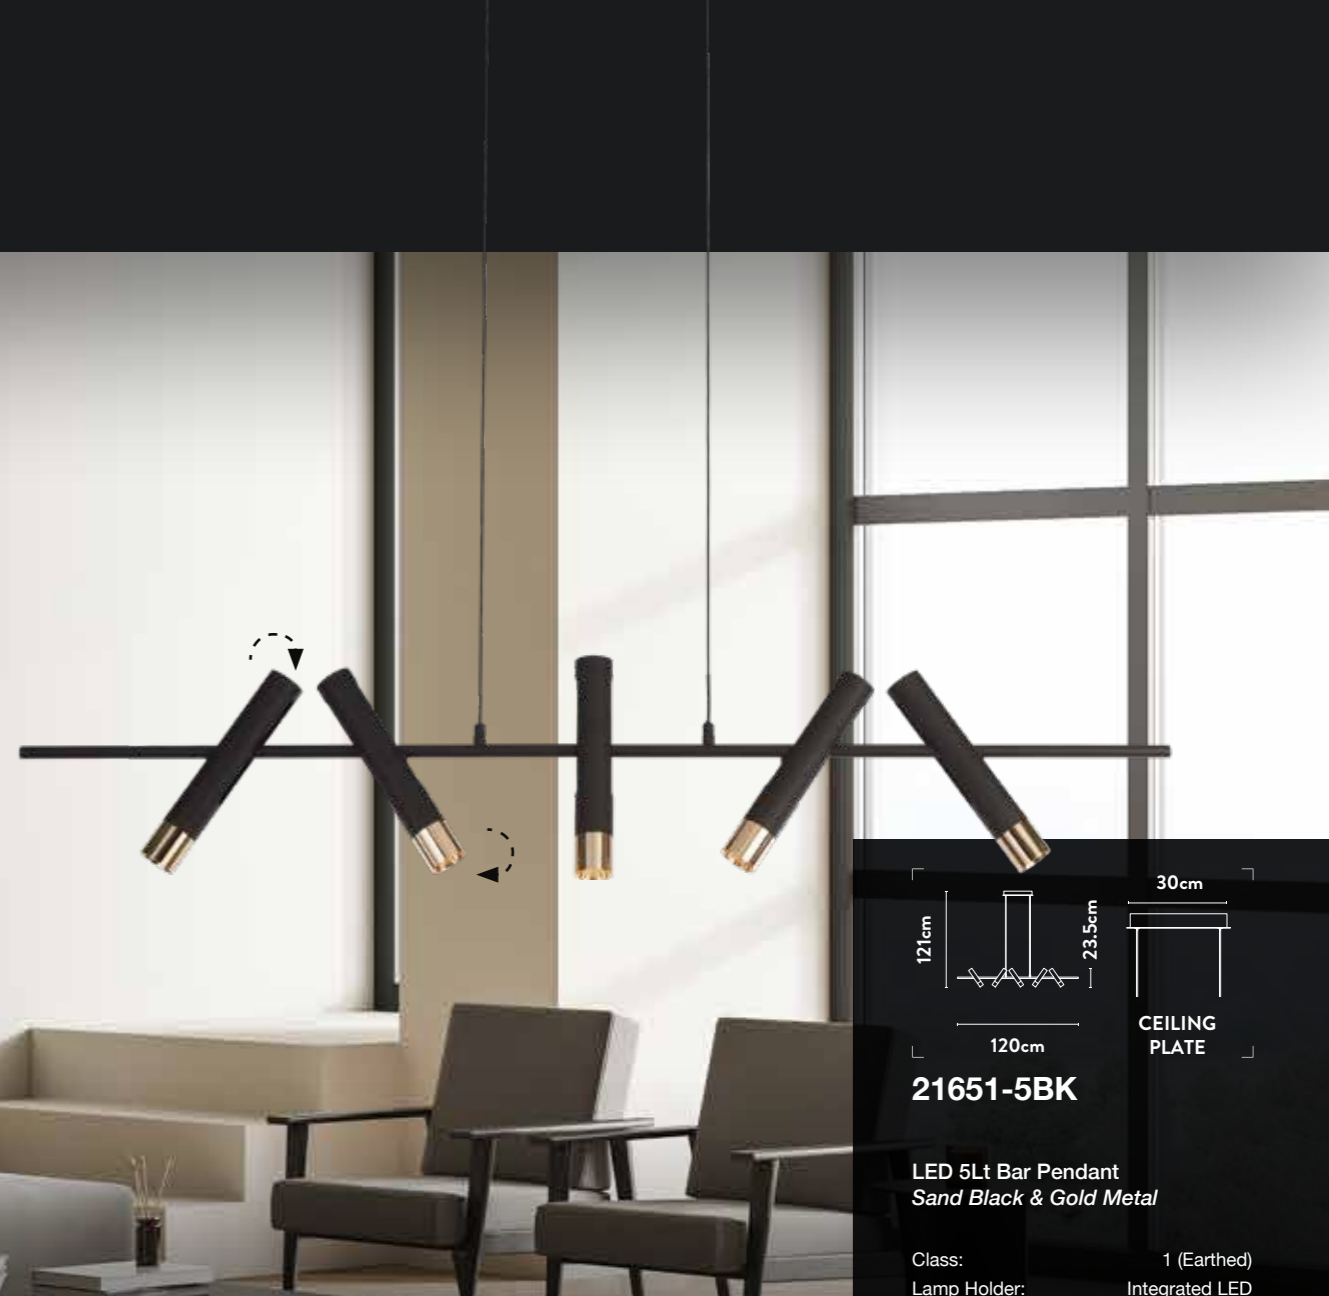

21951-1GO

LED Bar Pendant
Gold Metal & Opal

Class: 2 (Double Insulated)
Lamp Holder: Integrated LED
Wattage: 19W
Lumens: 975lm
Kelvin: 3000K
Dimmable: Yes
Dimming Method: 3 stage touch switch
Height Adjustable: 50-150cm

21952-1GO

LED Wall Light
Gold Metal & Opal

Class:	2 (Double Insulated)
Lamp Holder:	Integrated LED
Wattage:	12W
Lumens:	665lm
Kelvin:	3000K
Dimmable:	Yes
Dimming Method:	Rotary (Wall Switch)

21951-3GO

LED 3Lt Flush
Gold Metal & Opal

Class:	1 (Earthed)
Lamp Holder:	Integrated LED
Wattage:	40W
Lumens:	2152lm
Kelvin:	3000K
Dimmable:	Yes
Dimming Method:	Rotary (Trailing edge)

Accentuated gold metal frames harmonised with opal diffusers for a sleek, modern touch