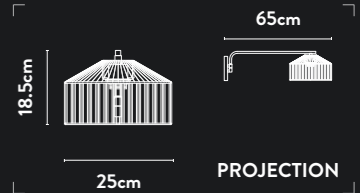

23210BK
EU23210BK

1Lt Wall Light
Black Metal & Natural Jute Effect

Class: 2 (Double Insulated)
Lamp Holder: E27 GLS
Wattage: 60W
Switched: Inline on/off