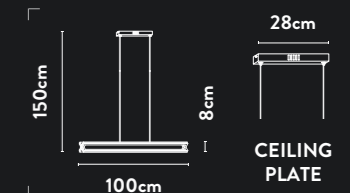

91411GO

LED Bar Pendant
Brushed Gold Metal & Opal

Class:	2 (Double Insulated)
Lamp Holder:	Integrated LED
Wattage:	38W
Lumens:	1240lm
Kelvin:	3000K
Dimmable:	Yes
Dimming Method:	Rotary
Height Adjustable:	8-150cm