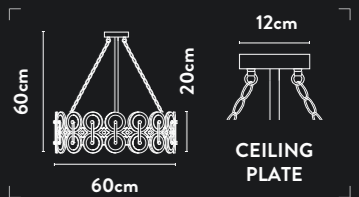

91481-600BK

8Lt Pendant
Black Metal & Clear Bubble Glass

Class: 2 (Double Insulated)
Lamp Holder: E14
Wattage: 8 x 40W
Dimmable: Yes
Weight: 10Kg