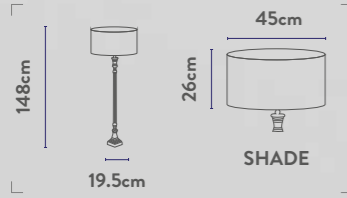

A 83142TA
EU83142TA

1Lt Floor Lamp
Chrome Metal, Clear Glass & Taupe
Velvet Shade with Silver Inner

B 83142TE
EU83142TE

1Lt Floor Lamp
Chrome Metal, Clear Glass & Teal
Velvet Shade with Silver Inner

C 83142PI
EU83142PI

1Lt Floor Lamp
Chrome Metal, Clear Glass & Pink
Velvet Shade with Silver Inner

D 83142GY
EU83142GY

1Lt Floor Lamp
Chrome Metal, Clear Glass & Grey
Velvet Shade with Silver Inner

E 83142DGY
EU83142DGY

1Lt Floor Lamp
Chrome Metal, Clear Glass & Dark
Grey Velvet Shade with Silver Inner

Class: 2 (Double Insulated)
Lamp Holder: E27
Wattage: 60W
Switched: Inline on/off