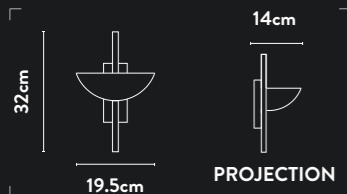

91342-1SB

1Lt Wall Light
Satin Brass & Opal Matt Glass

Class: 2 (Double Insulated)
Lamp Holder: G9
Wattage: 33W
Dimmable: Yes

A satin brass and opal glass combination, re-imagined with sleek angles for a contemporary twist