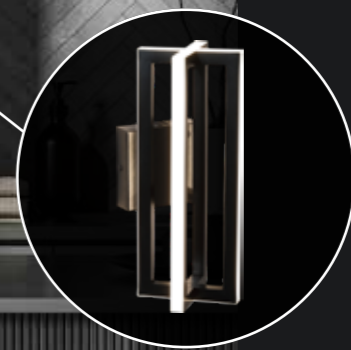

91412BK

LED Wall Light
Brushed Black Metal & Opal

Class:	2 (Double Insulated)
Lamp Holder:	Integrated LED
Wattage:	13W
Lumens:	510lm
Kelvin:	3000K
Dimmable:	Yes
Dimming Method:	Rotary (Trailing edge)