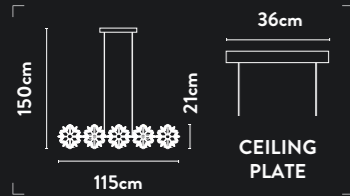

A new illumination era,
showcasing an exquisite
crystal petal design for the
ultimate decorative touch.

10811-8SB

LED 8Lt Bar Pendant
Satin Brass Metal & Clear Crystal

Class:	1 (Earthed)
Lamp Holder:	Integrated LED
Wattage:	76W
Lumens:	5386lm
Kelvin:	3000K
Dimmable:	Yes
Dimming Method:	Rotary
Height Adjustable:	21-150cm
Weight:	12Kg