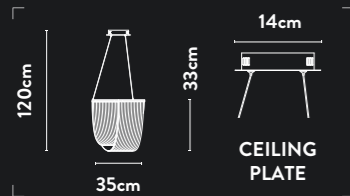

**Cutting edge
contemporary design
using sand gold
with etched acrylic,
imbuing luxury
and refinement**

48250-340GO

LED Pendant
Sand Gold Metal & Clear Acrylic

Class:	2 (Double Insulated)
Lamp Holder:	Integrated LED
Wattage:	19W
Lumens:	1279lm
Kelvin:	3000K
Dimmable:	Yes
Dimming Method:	Rotary
Height Adjustable:	33-120cm