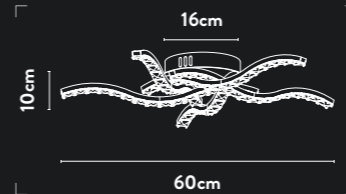

7196-6CC

LED 6Lt Flush
Chrome Metal & Opal Diffuser

Class:	1 (Earthed)
Lamp Holder:	Integrated LED
Wattage:	28W
Lumens:	1152lm
Kelvin:	3000K
Dimmable:	Yes
Dimming Method:	Rotary

8605-5CC

LED 5Lt Flush
Chrome Metal & Clear Crystal

Class:	1 (Earthed)
Lamp Holder:	Integrated LED
Wattage:	17W
Lumens:	1085lm
Kelvin:	4000K
Dimmable:	Yes
Dimming Method:	Rotary

LUX & BELLE