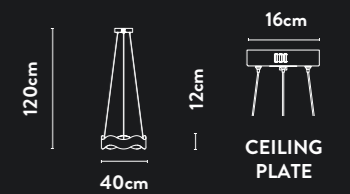

23050-400BK

LED Pendant
Matt Black & Matt Gold Crackle Metal

Class:	2 (Double Insulated)
Lamp Holder:	Integrated LED
Wattage:	24W
Lumens:	533lm
Kelvin:	3000K
Dimmable:	Yes
Dimming Method:	Rotary
Height Adjustable:	12-120cm