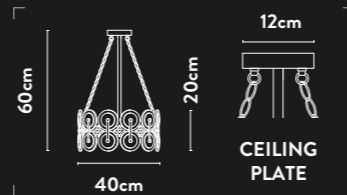

91480-400BK

5Lt Pendant
Black Metal & Clear Bubble Glass

Class: 2 (Double Insulated)
Lamp Holder: E14
Wattage: 5 x 40W
Dimmable: Yes
Weight: 7Kg