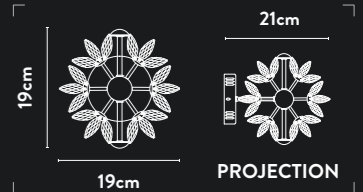

10810-3SB

LED 3Lt Bar Pendant
Satin Brass Metal & Clear Crystal

Class:	1 (Earthed)
Lamp Holder:	Integrated LED
Wattage:	36W
Lumens:	2442lm
Kelvin:	3000K
Dimmable:	Yes
Dimming Method:	Rotary
Height Adjustable:	19-150cm

10809-230SB

LED Pendant
Satin Brass Metal & Clear Crystal

Class:	1 (Earthed)
Lamp Holder:	Integrated LED
Wattage:	13W
Lumens:	957lm
Kelvin:	3000K
Dimmable:	Yes
Dimming Method:	Rotary
Height Adjustable:	19-150cm

A new illumination era,
showcasing an exquisite
crystal petal design for the
ultimate decorative touch.

10811-8SB

LED 8Lt Bar Pendant
Satin Brass Metal & Clear Crystal

Class:	1 (Earthed)
Lamp Holder:	Integrated LED
Wattage:	76W
Lumens:	5386lm
Kelvin:	3000K
Dimmable:	Yes
Dimming Method:	Rotary
Height Adjustable:	21-150cm
Weight:	12Kg