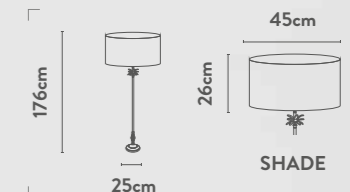

Shade Reference

Taupe: 41203TA
Teal: 41203TE
Pink: 41203PI
Grey: 41203GY
Dark Grey: 41204DGY

A 83252TA
EU83252TA

1Lt Floor Lamp
Satin Silver Metal & Taupe Velvet
Shade with Silver Inner

B 83252PI
EU83252PI

1Lt Floor Lamp
Satin Silver Metal & Pink Velvet
Shade with Silver Inner

C 83252GY
EU83252GY

1Lt Floor Lamp
Satin Silver Metal & Grey Velvet
Shade with Silver Inner

D 83252DGY
EU83252DGY

1Lt Floor Lamp
Satin Silver Metal & Dark Grey
Velvet Shade with Silver Inner

E 83252TE
EU83252TE

1Lt Floor Lamp
Satin Silver Metal & Teal Velvet
Shade with Silver Inner

Class: 2 (Double Insulated)
Lamp Holder: E27
Wattage: 60W
Switched: Inline on/off