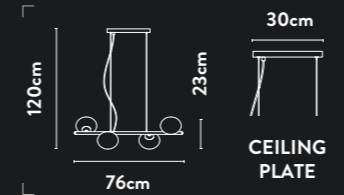

93041-4GO

4Lt Bar Pendant
Gold Metal & Opal Matt Glass

Class: 1 (Earthed)
Lamp Holder: G9
Wattage: 4 x 33W
Dimmable: Yes
Height Adjustable: 23-120cm