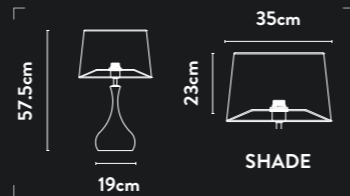

24115WH
EU24115WH

1Lt Table Lamp
Mother of Pearl & White Linen
Shade

Class: 2 (Double Insulated)
Lamp Holder: E27
Wattage: 60W
Switched: Inline on/off

LUX
BELLE