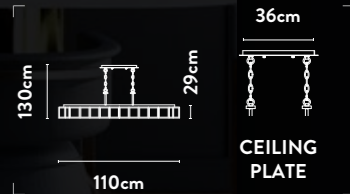

A 1717-25AB

1Lt Pendant
 Antique Brass Metal & Clear Glass

Class: 1 (Earthed)
 Lamp Holder: E27 GLS
 Wattage: 60W
 Dimmable: Yes
 Height Adjustable: 50-150cm

B 1717-30AB

1Lt Pendant
 Antique Brass Metal & Clear Glass

Class: 1 (Earthed)
 Lamp Holder: E27 GLS
 Wattage: 60W
 Dimmable: Yes
 Height Adjustable: 50-150cm

A distinctive Art Deco design featuring geometric, pearlised panels in gold and acrylic for a unique aesthetic.