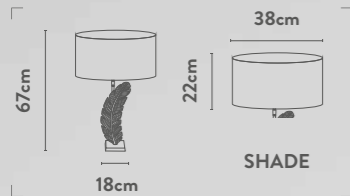

A 83761TA
EU83761TA

1Lt Table Lamp
Antique Silver Metal & Taupe
Velvet Shade with Silver Inner

B 83761PI
EU83761PI

1Lt Table Lamp
Antique Silver Metal & Pink Velvet
Shade with Silver Inner

C 83761GY
EU83761GY

1Lt Table Lamp
Antique Silver Metal & Grey Velvet
Shade with Silver Inner

D 83761TE
EU83761TE

1Lt Table Lamp
Antique Silver Metal & Teal Velvet
Shade with Silver Inner

Class: 2 (Double Insulated)
Lamp Holder: E27
Wattage: 60W
Switched: Inline on/off

Shade Reference

Taupe: 41202TA
Pink: 41202PI
Grey: 41202GY
Teal: 41202TE