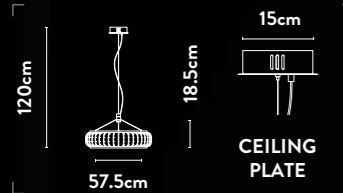

A white metal caged ensemble, boasting chic satin brass accents for radiant allure

75091-1SB

LED Pendant
Satin Brass & White Metal

Class:	2 (Double Insulated)
Lamp Holder:	Integrated LED
Wattage:	44W
Lumens:	1230lm
Kelvin:	2700K
Dimmable:	Yes
Dimming Method:	Rotary
Height Adjustable:	19-120cm