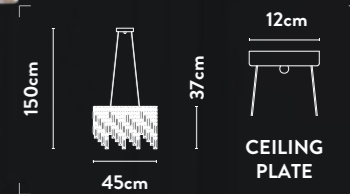

300cm

74cm

15cm

CEILING
CUP

10824-21GO

21Lt Stairwell Pendant
Matt Gold Metal & Clear Crystal

Class:	1 (Earthed)
Lamp Holder:	G9
Wattage:	21 x 33W
Dimmable:	Yes
Height Adjustable:	145-300cm
Weight:	23Kg

LUX
BELLE

10825-10GO

10Lt Bar Pendant
Matt Gold Metal & Clear Crystal

Class:	1 (Earthed)
Lamp Holder:	G9
Wattage:	10 x 33W
Dimmable:	Yes
Height Adjustable:	37-150cm
Weight:	13Kg

A dazzling satin brass chandelier adorned with clear crystal, featuring 19 lights for luxurious illumination

10658-19SB

19Lt Stairwell Pendant
Satin Brass Metal & Clear Crystal

Class:	1 (Earthed)
Lamp Holder:	E14
Wattage:	19 x 40W
Dimmable:	Yes
Height Adjustable:	189-480cm
Weight:	23Kg

10818-8SB

8Lt Pendant
Satin Brass Metal & Clear Crystal

Class: 1 (Earthed)
Lamp Holder: E14 Candle
Wattage: 8 x 40W
Dimmable: Yes
Height Adjustable: 37-150cm
Weight: 12Kg

10819-3SB

3Lt Wall Light
Satin Brass Metal & Clear Crystal

Class: 1 (Earthed)
Lamp Holder: E14 Candle
Wattage: 3 x 40W
Dimmable: Yes