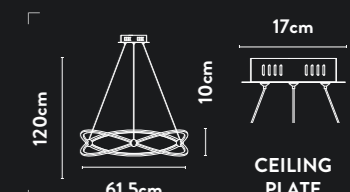

**Sleek, orbital curves
in brushed gold and
matt black with an
opal diffuser create
a perfect fusion
of form and function**

48130GO

LED Pendant
*Brushed Gold, Sand Black Metal
& Opal*

Class:	2 (Double Insulated)
Lamp Holder:	Integrated LED
Wattage:	39W
Lumens:	2430lm
Kelvin:	3000K
Dimmable:	Yes
Dimming Method:	Rotary
Height Adjustable:	10-120cm