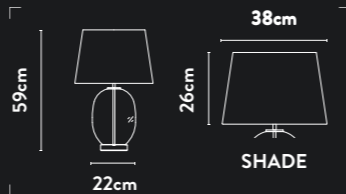

Class: 2 (Double Insulated)
Lamp Holder: E27
Wattage: 60W
Switched: Inline on/off

123

122

A

B

A 9761AZ
EU9761AZ

1Lt Table Lamp
Teal Glass & White Fabric Shade

B 9761SM
EU9761SM