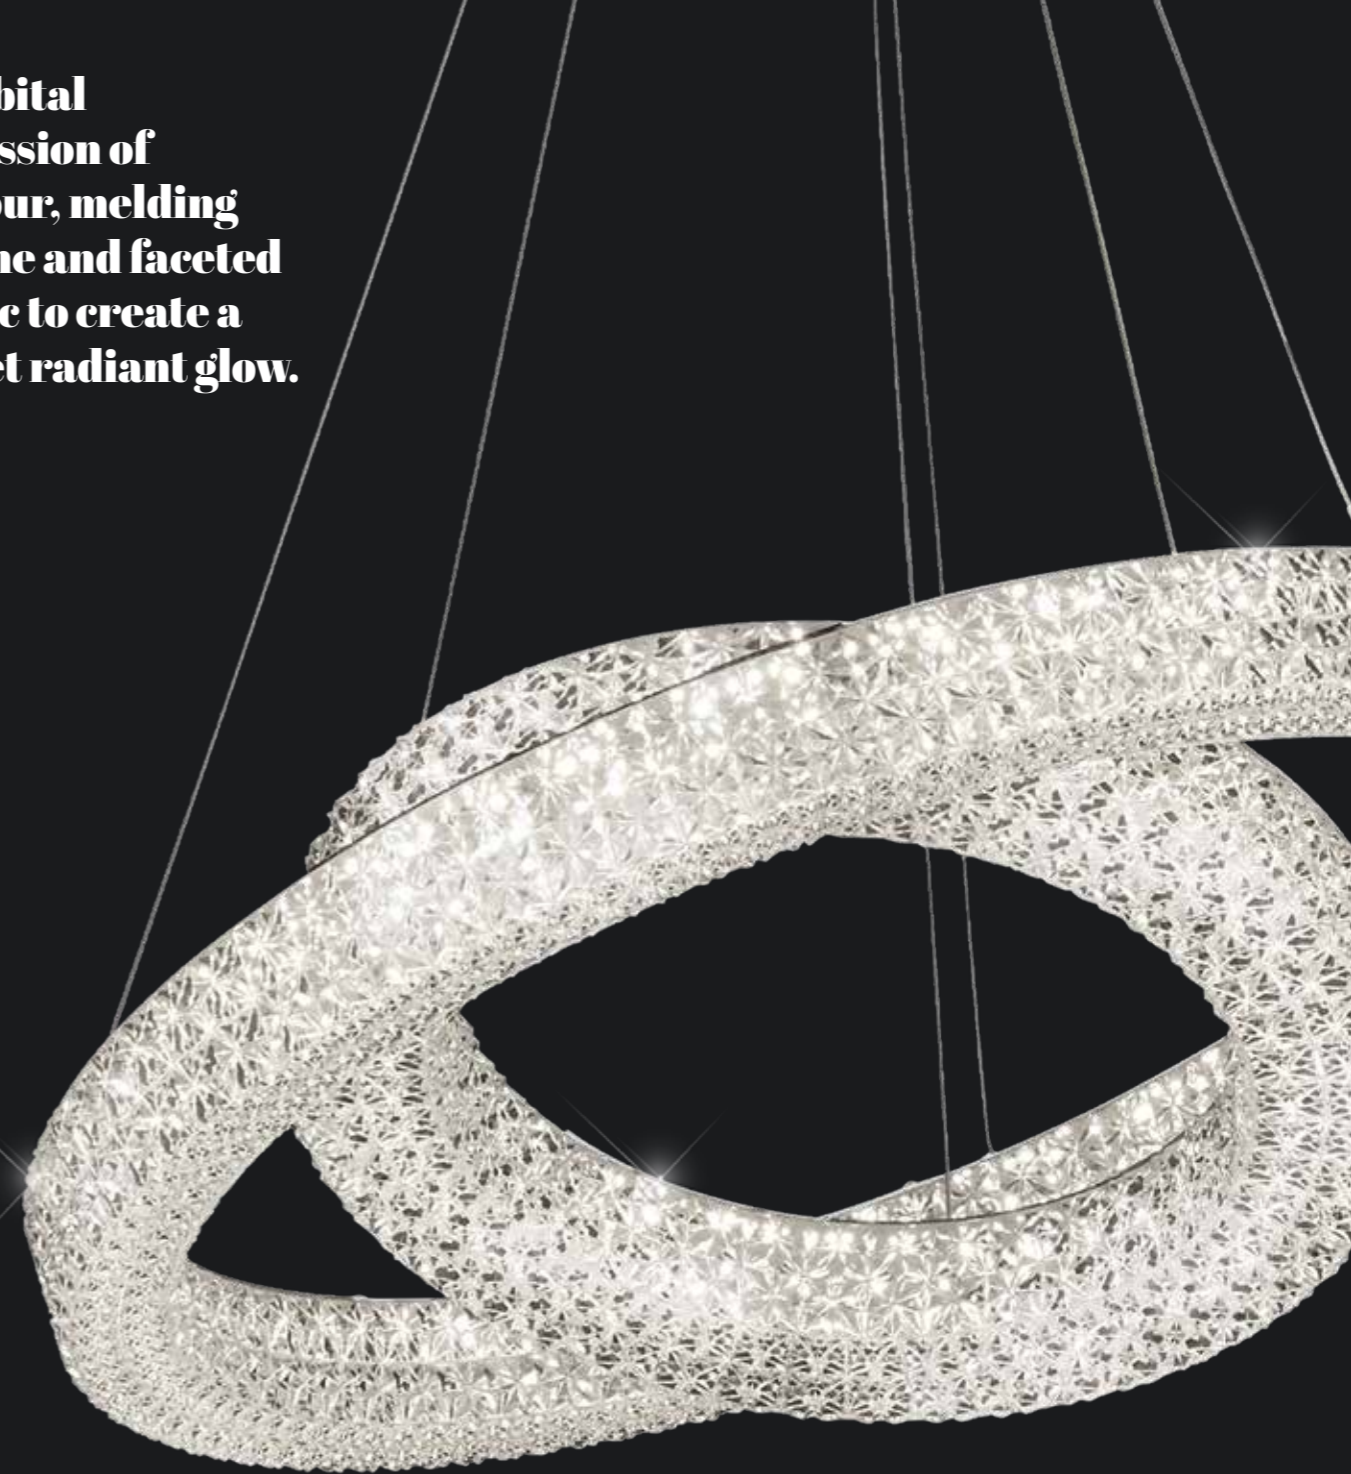

**An orbital
expression of
glamour, melding
chrome and faceted
acrylic to create a
soft yet radiant glow.**

1122-60CC

LED 2 Tier Pendant
Chrome Metal & Faceted Acrylic

Class:	1 (Earthed)
Lamp Holder:	Integrated LED
Wattage:	66W
Lumens:	6301lm
Kelvin:	3000K
Dimmable:	Yes
Dimming Method:	Rotary
Height Adjustable:	70-150cm