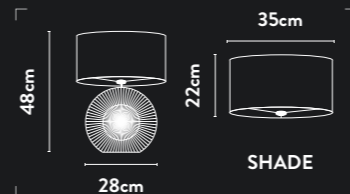

3476BZ
EU3476BZ

1Lt Table Lamp
Ceramic Bronze & Matching Linen Shade

Class: 2 (Double Insulated)
Lamp Holder: E14
Wattage: 40W
Switched: Inline on/off