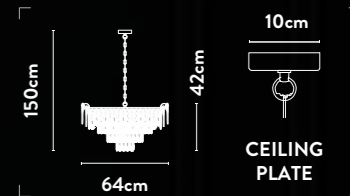

10817-450SB

5Lt Pendant
Satin Brass Metal & Clear Crystal

Class: 1 (Earthed)
Lamp Holder: E14 Candle
Wattage: 5 x 40W
Dimmable: Yes
Height Adjustable: 37-150cm
Weight: 7Kg

Sleek lines and angular contours blend with intricate details, honouring past decadence in style

10817-2CL

2Lt Wall Light
Satin Brass Metal & Clear Crystal

Class: 1 (Earthed)
Lamp Holder: E14 Candle
Wattage: 2 x 40W
Dimmable: Yes

10814-450CL

5Lt Pendant
Satin Brass Metal & Clear Crystal

Class: 1 (Earthed)
Lamp Holder: E14 Candle
Wattage: 5 x 40W
Dimmable: Yes
Height Adjustable: 32-150cm
Weight: 8Kg

10815-620CL

8Lt Pendant
Satin Brass Metal & Clear Crystal

Class: 1 (Earthed)
Lamp Holder: E14 Candle
Wattage: 8 x 40W
Dimmable: Yes
Height Adjustable: 42-150cm
Weight: 12Kg

Converging satin brass and clear crystal in an alluring, twisted design, forming timeless elegance

10596SB

LED Bar Pendant
Satin Brass Metal & Clear Crystal

Class: 1 (Earthed)
Lamp Holder: Integrated LED
Wattage: 36W
Lumens: 1778lm
Kelvin: 4000K
Dimmable: Yes
Dimming Method: Rotary
Height Adjustable: 15-150cm
Weight: 7Kg