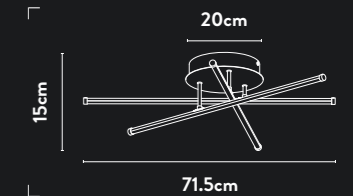

21951-3GO

LED 3Lt Flush
Gold Metal & Opal

Class:	1 (Earthed)
Lamp Holder:	Integrated LED
Wattage:	40W
Lumens:	2152lm
Kelvin:	3000K
Dimmable:	Yes
Dimming Method:	Rotary (Trailing edge)

Accentuated gold metal frames harmonised with opal diffusers for a sleek, modern touch