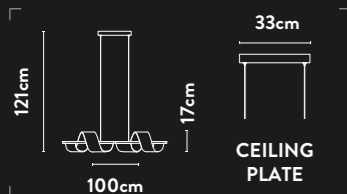

67304GO

LED Bar Pendant
Gold Metal & Clear Acrylic

Class: 2 (Double Insulated)
Lamp Holder: Integrated LED
Wattage: 21W
Lumens: 1340lm
Kelvin: 3000K
Dimmable: Yes
Dimming Method: Rotary
Height Adjustable: 17-121cm