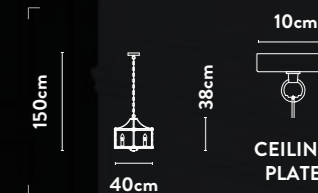

14106-3AB

3Lt Pendant
Antique Brass Metal & Clear Glass

Class: 1 (Earthed)
Lamp Holder: E14 Candle
Wattage: 3 x 60W
Dimmable: Yes
Height Adjustable: 38-150cm