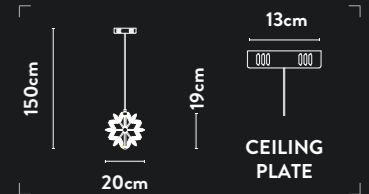

10810-3SB

LED 3Lt Bar Pendant
Satin Brass Metal & Clear Crystal

Class:	1 (Earthed)
Lamp Holder:	Integrated LED
Wattage:	36W
Lumens:	2442lm
Kelvin:	3000K
Dimmable:	Yes
Dimming Method:	Rotary
Height Adjustable:	19-150cm

10809-230SB

LED Pendant
Satin Brass Metal & Clear Crystal

Class:	1 (Earthed)
Lamp Holder:	Integrated LED
Wattage:	13W
Lumens:	957lm
Kelvin:	3000K
Dimmable:	Yes
Dimming Method:	Rotary
Height Adjustable:	19-150cm