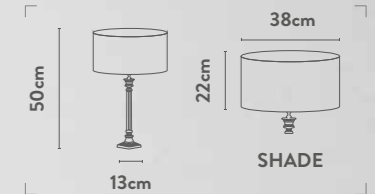

Shade Reference

Taupe:	41202TA
Pink:	41202PI
Grey:	41202GY
Teal:	41202TE

**(A) 83141TA
EU83141TA**

1Lt Table Lamp
Chrome Metal, Clear Glass & Taupe
Velvet Shade with Silver Inner

**(B) 83141PI
EU83141PI**

1Lt Table Lamp
Chrome Metal, Clear Glass & Pink
Velvet Shade with Silver Inner

**(C) 83141GY
EU83141GY**

1Lt Table Lamp
Chrome Metal, Clear Glass & Grey
Velvet Shade with Silver Inner

**(D) 83141TE
EU83141TE**

1Lt Table Lamp
Chrome Metal, Clear Glass & Teal
Velvet Shade with Silver Inner

Class:	2 (Double Insulated)
Lamp Holder:	E27
Wattage:	60W
Switched:	Inline on/off