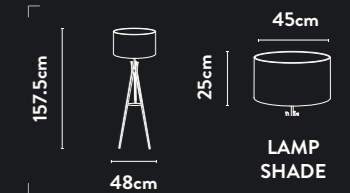

A 74240BR
EU74240BR

Tripod Floor Lamp
Dark Wood and Hessian Shade

Class: 2 (Double Insulated)
Lamp Holder: E27 GLS
Wattage: 60W
Switched: Inline on/off