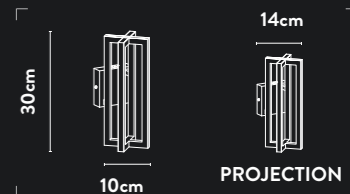

91412BK

LED Wall Light
Brushed Black Metal & Opal

Class:	2 (Double Insulated)
Lamp Holder:	Integrated LED
Wattage:	13W
Lumens:	510lm
Kelvin:	3000K
Dimmable:	Yes
Dimming Method:	Rotary (Trailing edge)