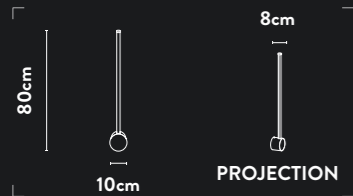

21952-1GO

LED Wall Light
Gold Metal & Opal

Class:	2 (Double Insulated)
Lamp Holder:	Integrated LED
Wattage:	12W
Lumens:	665lm
Kelvin:	3000K
Dimmable:	Yes
Dimming Method:	Rotary (Wall Switch)