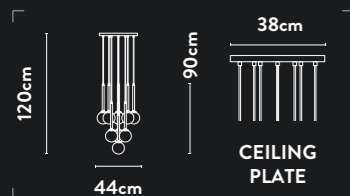

A cohesion of gold metal and opal glass showcased in a stunning multi-drop design

82603-9BR

9Lt Multi Drop Pendant
Gold Metal & Opal Matt Glass

Class: 1 (Earthed)
Lamp Holder: G9
Wattage: 9 x 33W
Dimmable: Yes
Height Adjustable: Yes