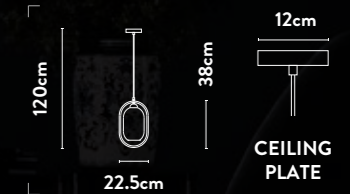

LED Bar Pendant
Brushed Gold Metal & Opal

Class:	2 (Double Insulated)
Lamp Holder:	Integrated LED
Wattage:	38W
Lumens:	1240lm
Kelvin:	3000K
Dimmable:	Yes
Dimming Method:	Rotary
Height Adjustable:	8-150cm

Class: 2 (Double Insulated)
Lamp Holder: E27 GLS
Wattage: 60W
Switched: Inline on/off

91563SB

1Lt Pendant
Satin Brass Metal & Amber Dimple Glass

Class: 2 (Double Insulated)
Lamp Holder: E27 GLS
Wattage: 60W
Dimmable: Yes
Height Adjustable: 38-120cm