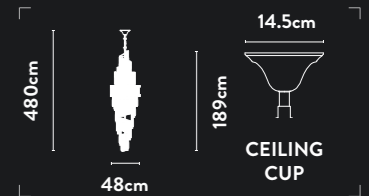

300cm

74cm

15cm

CEILING
CUP

10824-21GO

21Lt Stairwell Pendant
Matt Gold Metal & Clear Crystal

Class:	1 (Earthed)
Lamp Holder:	G9
Wattage:	21 x 33W
Dimmable:	Yes
Height Adjustable:	145-300cm
Weight:	23Kg

LUX
BELLE

LUX
BELLE

10823-2GO

2Lt Wall Light
Matt Gold Metal & Clear Crystal

Class: 1 (Earthed)
 Lamp Holder: G9
 Wattage: 2 x 33W
 Dimmable: Yes

10821-500GO

5Lt Pendant
Matt Gold Metal & Clear Crystal

Class: 1 (Earthed)
 Lamp Holder: G9
 Wattage: 5 x 33W
 Dimmable: Yes
 Height Adjustable: 44-150cm
 Weight: 7Kg

10825-10GO

10Lt Bar Pendant
Matt Gold Metal & Clear Crystal

Class:	1 (Earthed)
Lamp Holder:	G9
Wattage:	10 x 33W
Dimmable:	Yes
Height Adjustable:	37-150cm
Weight:	13Kg

A dazzling satin brass chandelier adorned with clear crystal, featuring 19 lights for luxurious illumination

10658-19SB

19Lt Stairwell Pendant
Satin Brass Metal & Clear Crystal

Class:	1 (Earthed)
Lamp Holder:	E14
Wattage:	19 x 40W
Dimmable:	Yes
Height Adjustable:	189-480cm
Weight:	23Kg

10818-8SB

8Lt Pendant
Satin Brass Metal & Clear Crystal