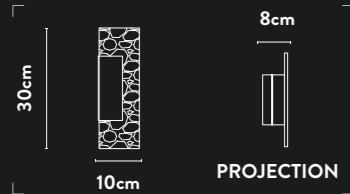

IP44

10924SB

LED Wall Light
Satin Brass Metal & Cloudy Acrylic

Class: 2 (Double Insulated)
Lamp Holder: Integrated LED
Wattage: 7W
Lumens: 290lm
Kelvin: 3000K
Switched: Rocker Switch (backplate)
IP Rating: 44