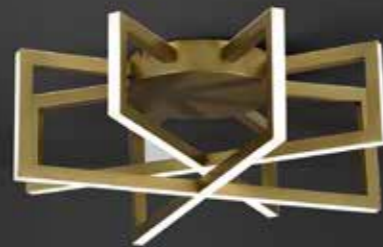

**Brushed gold
geometric forms,
paired with opal
diffusers, make
these LED lights
striking in design**