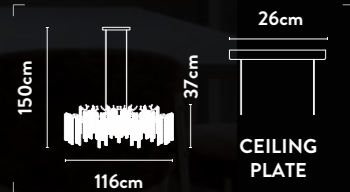

300cm

74cm

15cm

CEILING
CUP

10824-21GO

21Lt Stairwell Pendant
Matt Gold Metal & Clear Crystal

Class:	1 (Earthed)
Lamp Holder:	G9
Wattage:	21 x 33W
Dimmable:	Yes
Height Adjustable:	145-300cm
Weight:	23Kg

LUX
BELLE

LUX
BELLE

10823-2GO

2Lt Wall Light
Matt Gold Metal & Clear Crystal

Class: 1 (Earthed)
 Lamp Holder: G9
 Wattage: 2 x 33W
 Dimmable: Yes

10821-500GO

5Lt Pendant
Matt Gold Metal & Clear Crystal

Class: 1 (Earthed)
 Lamp Holder: G9
 Wattage: 5 x 33W
 Dimmable: Yes
 Height Adjustable: 44-150cm
 Weight: 7Kg

10825-10GO

10Lt Bar Pendant
Matt Gold Metal & Clear Crystal

Class:	1 (Earthed)
Lamp Holder:	G9
Wattage:	10 x 33W
Dimmable:	Yes
Height Adjustable:	37-150cm
Weight:	13Kg

A dazzling satin brass chandelier adorned with clear crystal, featuring 19 lights for luxurious illumination

10658-19SB

19Lt Stairwell Pendant
Satin Brass Metal & Clear Crystal

Class:	1 (Earthed)
Lamp Holder:	E14
Wattage:	19 x 40W
Dimmable:	Yes
Height Adjustable:	189-480cm
Weight:	23Kg

10818-8SB

8Lt Pendant
Satin Brass Metal & Clear Crystal