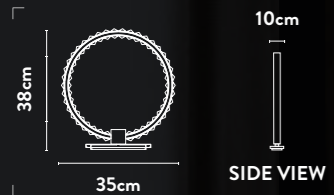

**A circular interplay
of ridged clear crystal
and chrome, creating
a vivid display of light**

38910-1CC
EU38910-1CC

LED Table Lamp
Chrome Metal & Clear Crystal

Class:	3 (Low Voltage)
Lamp Holder:	Integrated LED
Wattage:	19W
Lumens:	1058lm
Kelvin:	3000K
Dimmable:	Yes
Dimming Method:	Smooth Touch Switch