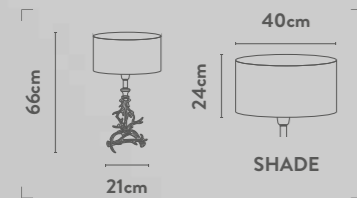

Capturing woodland whimsy for an enchanting feel in any room

Shade Reference

Azure: 41202AZ
Green: 41202GR