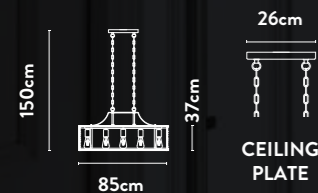

An air of timeless elegance,
in a simple union of antique
brass and glass

14106-5AB

5Lt Pendant
Antique Brass Metal & Clear Glass

Class: 1 (Earthed)
Lamp Holder: E27 Candle
Wattage: 5 x 60W
Dimmable: Yes
Height Adjustable: 37-150cm
Weight: 6Kg