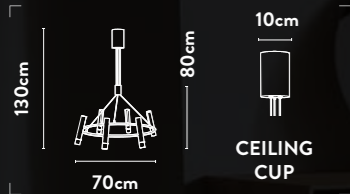

Class:	1 (Earthed)
Lamp Holder:	Integrated LED
Wattage:	40W
Lumens:	2152lm
Kelvin:	3000K
Dimmable:	Yes
Dimming Method:	Rotary (Trailing edge)

Accentuated gold metal frames harmonised with opal diffusers for a sleek, modern touch