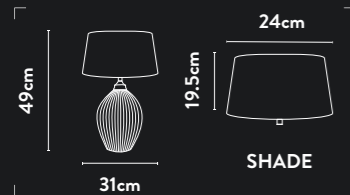

LED Bar Pendant
Brushed Gold Metal & Opal

Class:	2 (Double Insulated)
Lamp Holder:	Integrated LED
Wattage:	38W
Lumens:	1240lm
Kelvin:	3000K
Dimmable:	Yes
Dimming Method:	Rotary
Height Adjustable:	8-150cm

14106-1AB

1Lt Pendant
Antique Brass Metal & Clear Glass

Class: 1 (Earthed)
Lamp Holder: E27 GLS
Wattage: 60W
Dimmable: Yes
Height Adjustable: 34-150cm

14106-3AB

3Lt Pendant
Antique Brass Metal & Clear Glass

Class: 1 (Earthed)
Lamp Holder: E14 Candle
Wattage: 3 x 60W
Dimmable: Yes
Height Adjustable: 38-150cm

A 67823-1WH

1Lt Pendant
 Matt White Ceramic & Antique
 Brass Metal

Class: 2 (Double Insulated)
 Lamp Holder: E27 GLS
 Wattage: 60W
 Dimmable: Yes
 Height Adjustable: 43-120cm