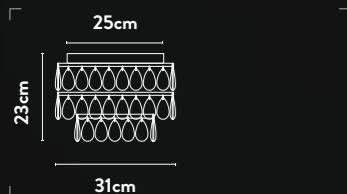

10596SB

LED Bar Pendant
Satin Brass Metal & Clear Crystal

Class: 1 (Earthed)
Lamp Holder: Integrated LED
Wattage: 36W
Lumens: 1778lm
Kelvin: 4000K
Dimmable: Yes
Dimming Method: Rotary
Height Adjustable: 15-150cm
Weight: 7Kg

Layers of delicately curved rings and captivating clear crystal tiers integrate in flawless arrangement

10597-2SB

LED 2 Tier Pendant
Satin Brass Metal & Clear Crystal

Class:	1 (Earthed)
Lamp Holder:	Integrated LED
Wattage:	38W
Lumens:	2336lm
Kelvin:	4000K
Dimmable:	Yes
Dimming Method:	Rotary
Height Adjustable:	Height and Ovals
Weight:	6Kg

10598-3SB

LED 3 Tier Pendant
Satin Brass Metal & Clear Crystal

Class:	1 (Earthed)
Lamp Holder:	Integrated LED
Wattage:	69W
Lumens:	3121lm
Kelvin:	4000K
Dimmable:	Yes
Dimming Method:	Rotary
Height Adjustable:	Height and Ovals
Weight:	11Kg