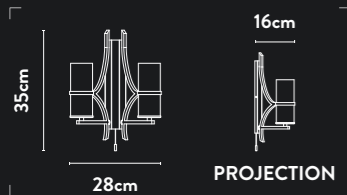

33210-2BK

2Lt Wall Light
Matt Black Metal & Clear Ribbed Glass

Class: 1 (Earthed)
Lamp Holder: E14 Candle
Wattage: 2 x 60W
Dimmable: Yes
Switched: Removable Pull Cord