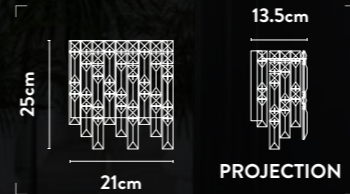

300cm

74cm

15cm

CEILING
CUP

10824-21GO

21Lt Stairwell Pendant
Matt Gold Metal & Clear Crystal

Class:	1 (Earthed)
Lamp Holder:	G9
Wattage:	21 x 33W
Dimmable:	Yes
Height Adjustable:	145-300cm
Weight:	23Kg

LUX
BELLE

10825-10GO

10Lt Bar Pendant
Matt Gold Metal & Clear Crystal

Class:	1 (Earthed)
Lamp Holder:	G9
Wattage:	10 x 33W
Dimmable:	Yes
Height Adjustable:	37-150cm
Weight:	13Kg

A dazzling satin brass chandelier adorned with clear crystal, featuring 19 lights for luxurious illumination

10658-19SB

19Lt Stairwell Pendant
Satin Brass Metal & Clear Crystal

Class:	1 (Earthed)
Lamp Holder:	E14
Wattage:	19 x 40W
Dimmable:	Yes
Height Adjustable:	189-480cm
Weight:	23Kg

10818-8SB

8Lt Pendant
Satin Brass Metal & Clear Crystal

Class: 1 (Earthed)
Lamp Holder: E14 Candle
Wattage: 8 x 40W
Dimmable: Yes
Height Adjustable: 37-150cm
Weight: 12Kg

10819-3SB

3Lt Wall Light
Satin Brass Metal & Clear Crystal

Class: 1 (Earthed)
Lamp Holder: E14 Candle
Wattage: 3 x 40W
Dimmable: Yes