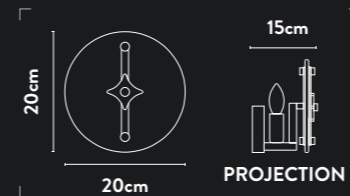

Class: 2 (Double Insulated)
Lamp Holder: E27 GLS
Wattage: 60W
Switched: Inline on/off

23210BK
EU23210BK

1Lt Wall Light
Black Metal & Natural Jute Effect

Class: 2 (Double Insulated)
Lamp Holder: E27 GLS
Wattage: 60W
Switched: Inline on/off