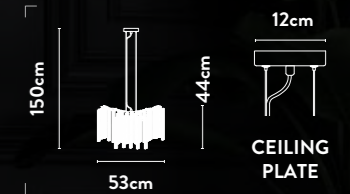

10810-3SB

LED 3Lt Bar Pendant
Satin Brass Metal & Clear Crystal

Class:	1 (Earthed)
Lamp Holder:	Integrated LED
Wattage:	36W
Lumens:	2442lm
Kelvin:	3000K
Dimmable:	Yes
Dimming Method:	Rotary
Height Adjustable:	19-150cm

10809-230SB

LED Pendant
Satin Brass Metal & Clear Crystal

Class:	1 (Earthed)
Lamp Holder:	Integrated LED
Wattage:	13W
Lumens:	957lm
Kelvin:	3000K
Dimmable:	Yes
Dimming Method:	Rotary
Height Adjustable:	19-150cm

300cm

74cm

15cm

CEILING
CUP

10824-21GO

21Lt Stairwell Pendant
Matt Gold Metal & Clear Crystal

Class:	1 (Earthed)
Lamp Holder:	G9
Wattage:	21 x 33W
Dimmable:	Yes
Height Adjustable:	145-300cm
Weight:	23Kg

LUX
BELLE

LUX
BELLE

10823-2GO

2Lt Wall Light
Matt Gold Metal & Clear Crystal

Class: 1 (Earthed)
 Lamp Holder: G9
 Wattage: 2 x 33W
 Dimmable: Yes

10821-500GO

5Lt Pendant
Matt Gold Metal & Clear Crystal

Class: 1 (Earthed)
 Lamp Holder: G9
 Wattage: 5 x 33W
 Dimmable: Yes
 Height Adjustable: 44-150cm
 Weight: 7Kg