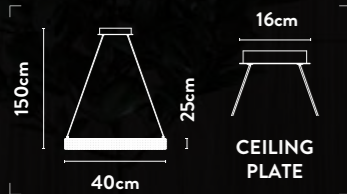

Infused with stunning illumination and ambiance. Combining modern elements for a unique crystal lighting effect

1121-40CC

LED Pendant
Chrome & Faceted Acrylic

Class:	1 (Earthed)
Lamp Holder:	Integrated LED
Wattage:	27W
Lumens:	2510lm
Kelvin:	3000K
Dimmable:	Yes
Dimming Method:	Rotary
Height Adjustable:	25-150cm