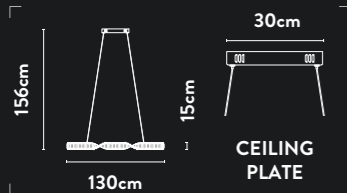

10810-3SB

LED 3Lt Bar Pendant
Satin Brass Metal & Clear Crystal

Class:	1 (Earthed)
Lamp Holder:	Integrated LED
Wattage:	36W
Lumens:	2442lm
Kelvin:	3000K
Dimmable:	Yes
Dimming Method:	Rotary
Height Adjustable:	19-150cm

10817-450SB

5Lt Pendant
Satin Brass Metal & Clear Crystal

Class: 1 (Earthed)
Lamp Holder: E14 Candle
Wattage: 5 x 40W
Dimmable: Yes
Height Adjustable: 37-150cm
Weight: 7Kg

Sleek lines and angular contours blend with intricate details, honouring past decadence in style

10817-2CL

2Lt Wall Light
Satin Brass Metal & Clear Crystal

Class: 1 (Earthed)
Lamp Holder: E14 Candle
Wattage: 2 x 40W
Dimmable: Yes

10814-450CL

5Lt Pendant
Satin Brass Metal & Clear Crystal

Class: 1 (Earthed)
Lamp Holder: E14 Candle
Wattage: 5 x 40W
Dimmable: Yes
Height Adjustable: 32-150cm
Weight: 8Kg

10815-620CL

8Lt Pendant
Satin Brass Metal & Clear Crystal

Class: 1 (Earthed)
Lamp Holder: E14 Candle
Wattage: 8 x 40W
Dimmable: Yes
Height Adjustable: 42-150cm
Weight: 12Kg

Converging satin brass and clear crystal in an alluring, twisted design, forming timeless elegance