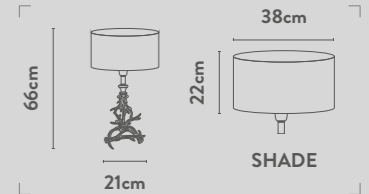

Shade Reference

Taupe: 41202TA
Pink: 41202PI
Grey: 41202GY
Teal: 41202TE