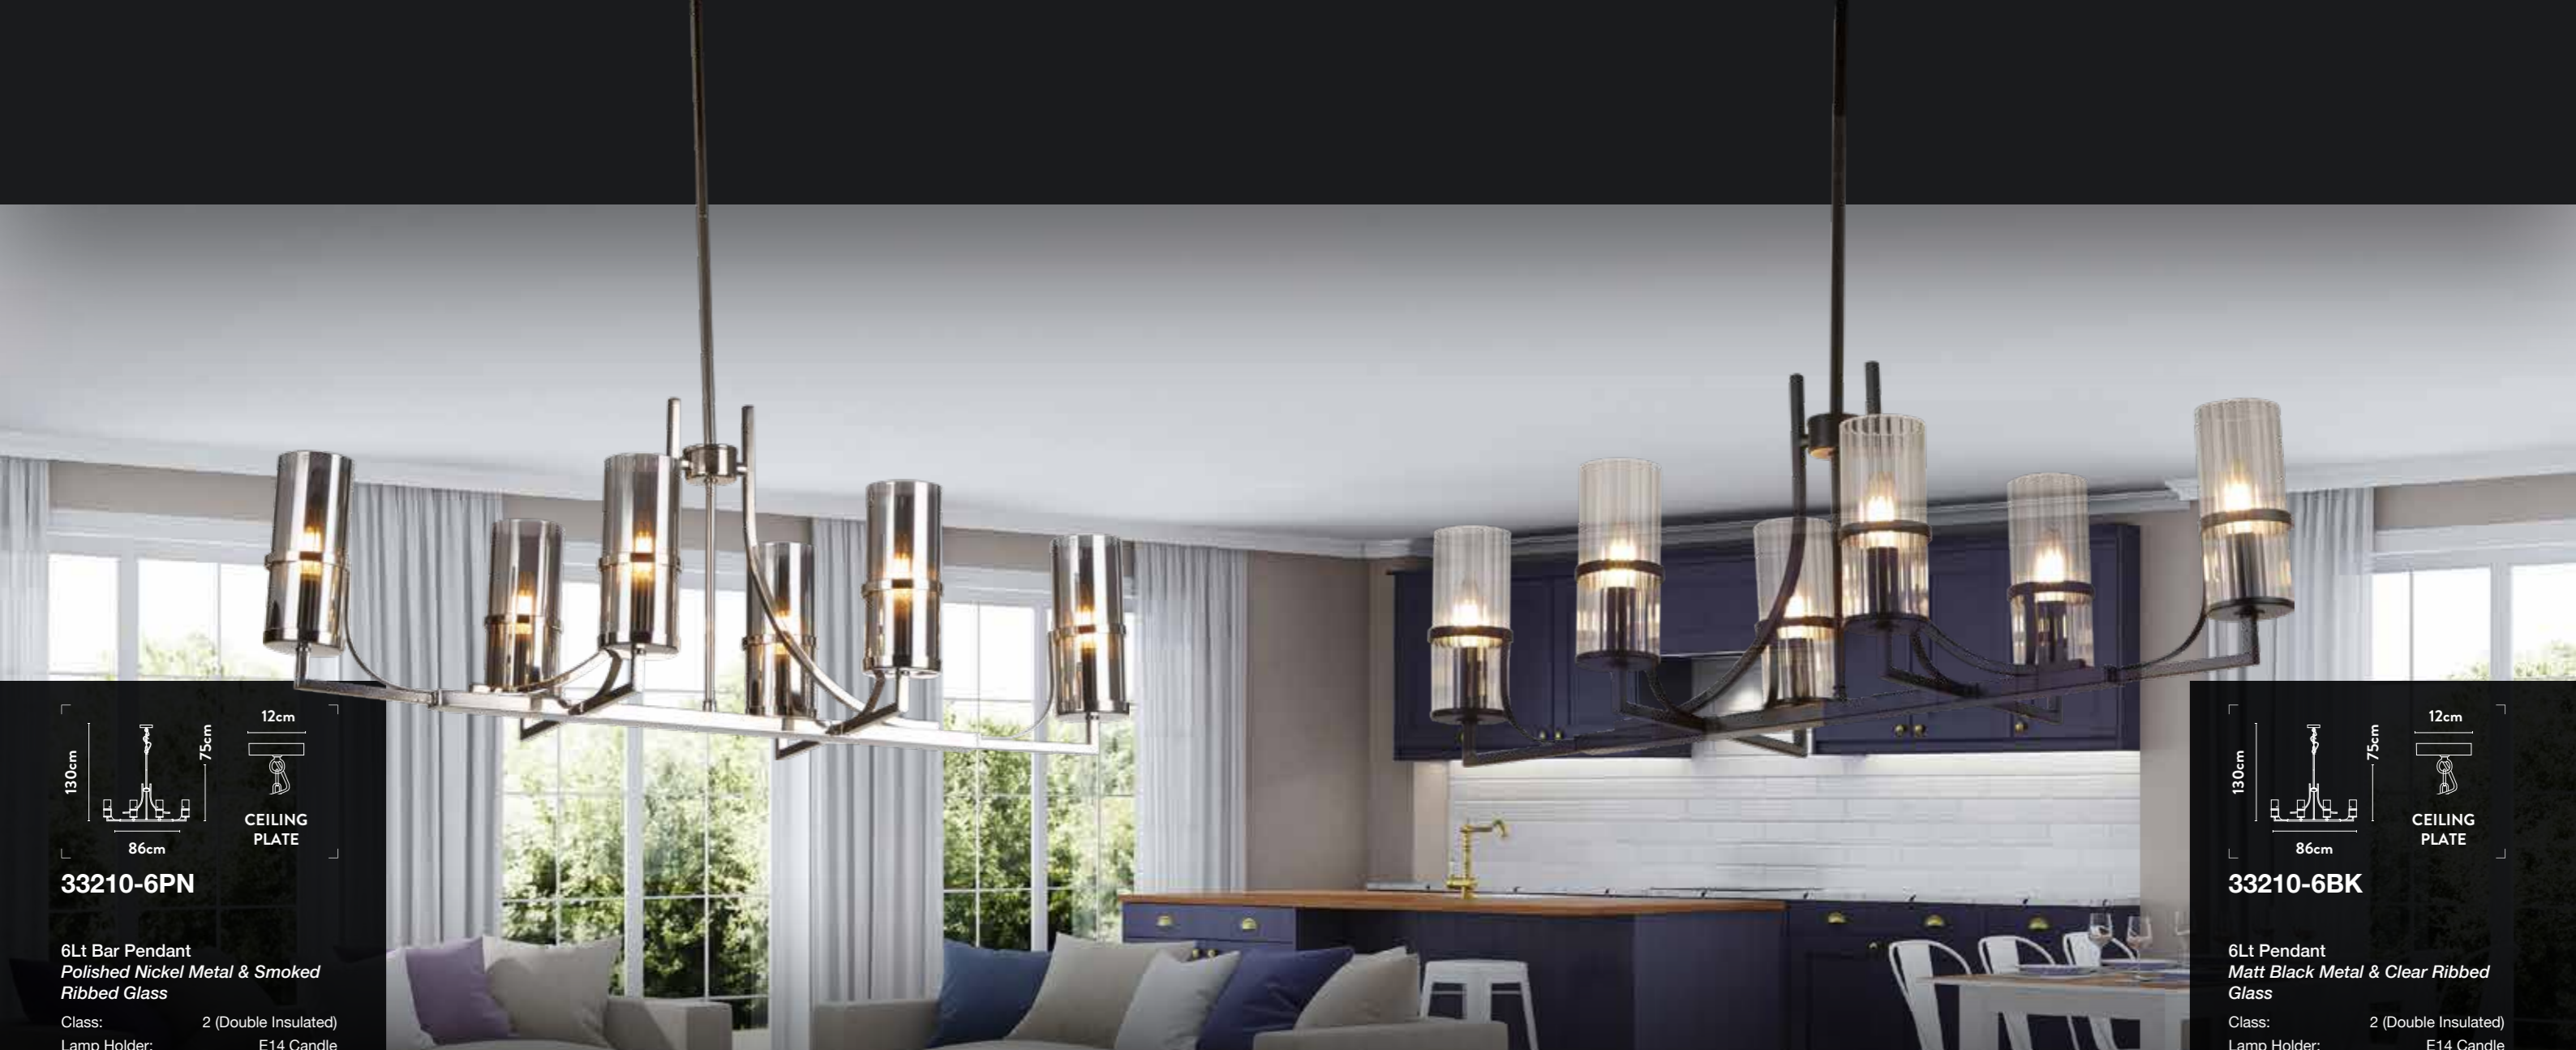

33210-6PN

6Lt Bar Pendant
Polished Nickel Metal & Smoked Ribbed Glass

Class: 2 (Double Insulated)
Lamp Holder: E14 Candle
Wattage: 6 x 60W
Dimmable: Yes
Height Adjustable: 82-130cm

33210-6BK

6Lt Pendant
Matt Black Metal & Clear Ribbed Glass

Class: 2 (Double Insulated)
Lamp Holder: E14 Candle
Wattage: 6 x 60W
Dimmable: Yes
Height Adjustable: 82-130cm