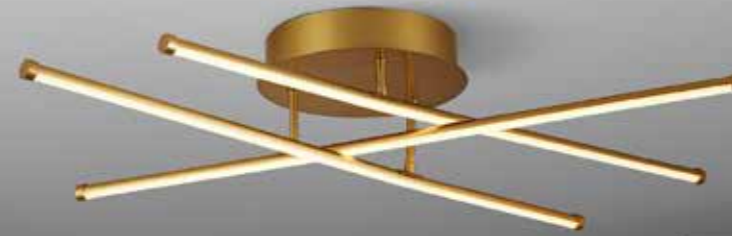

21951-3GO

LED 3Lt Flush
Gold Metal & Opal

Class:	1 (Earthed)
Lamp Holder:	Integrated LED
Wattage:	40W
Lumens:	2152lm
Kelvin:	3000K
Dimmable:	Yes
Dimming Method:	Rotary (Trailing edge)

Accentuated gold metal frames harmonised with opal diffusers for a sleek, modern touch