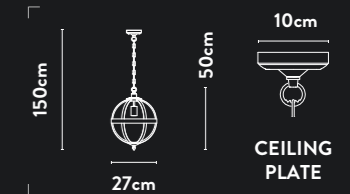

A 1717-25AB

1Lt Pendant
Antique Brass Metal & Clear Glass

Class: 1 (Earthed)
Lamp Holder: E27 GLS
Wattage: 60W
Dimmable: Yes
Height Adjustable: 50-150cm