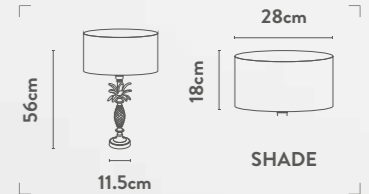

Shade Reference

Taupe: 41201TA
Pink: 41201PI
Grey: 41201GY
Teal: 41201TE

**(A) 83251PI
EU83251PI**

1Lt Table Lamp
Satin Silver Metal & Pink Velvet Shade with Silver Inner

**(B) 83251TA
EU83251TA**

1Lt Table Lamp
Satin Silver Metal & Taupe Velvet Shade with Silver Inner

**(C) 83251GY
EU83251GY**

1Lt Table Lamp
Satin Silver Metal & Grey Velvet Shade with Silver Inner

**(D) 83251TE
EU83251TE**

1Lt Table Lamp
Satin Silver Metal & Teal Velvet Shade with Silver Inner

Class: 2 (Double Insulated)
Lamp Holder: E27
Wattage: 60W
Switched: Inline on/off