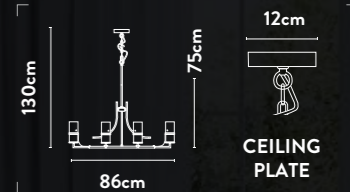

Class: 2 (Double Insulated)
Lamp Holder: G9
Wattage: 3 x 33W
Switched: Inline on/off

33210-6PN

6Lt Bar Pendant
Polished Nickel Metal & Smoked Ribbed Glass

Class: 2 (Double Insulated)
 Lamp Holder: E14 Candle
 Wattage: 6 x 60W
 Dimmable: Yes
 Height Adjustable: 82-130cm