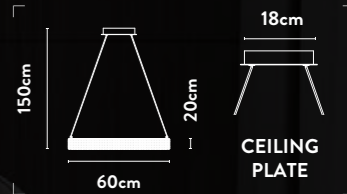

1121-60CC

LED Pendant
Chrome & Faceted Acrylic

Class:	1 (Earthed)
Lamp Holder:	Integrated LED
Wattage:	37W
Lumens:	3741lm
Kelvin:	3000K
Dimmable:	Yes
Dimming Method:	Rotary
Height Adjustable:	20-150cm