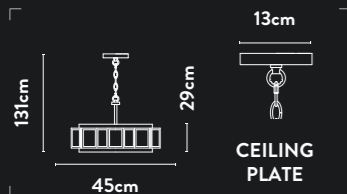

23012-450GO

3Lt Pendant
Gold Metal & Opal Acrylic

Class: 1 (Earthed)
Lamp Holder: E14
Wattage: 3 x 60W
Dimmable: Yes
Height Adjustable: 29-130cm