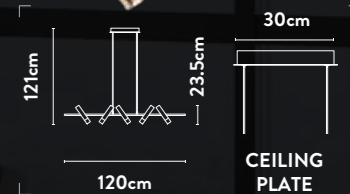

21651-5BK

LED 5Lt Bar Pendant
Sand Black & Gold Metal

Class: 1 (Earthed)
Lamp Holder: Integrated LED
Wattage: 16W
Lumens: 1055lm
Kelvin: 3000K
Dimmable: Yes
Dimming Method: Rotary
Height Adjustable: 24-121cm