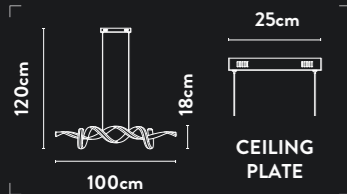

An asymmetrical flowing design, creating an expressive spiral of light.

8791BK

LED Bar Pendant
Sand Black Metal & Opal

Class: 2 (Double Insulated)
Lamp Holder: Integrated LED
Wattage: 33W
Lumens: 1820lm
Kelvin: 3000K
Dimmable: Yes
Dimming Method: Rotary
Height Adjustable: 18-120cm