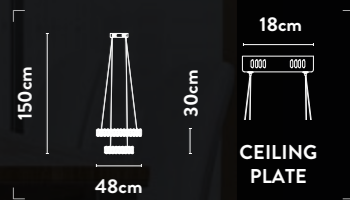

51210-2GO

LED 2 Tier Pendant
Gold Metal & Smoke, Clear, Amber Crystal

Class:	1 (Earthed)
Lamp Holder:	Integrated LED
Wattage:	36W
Lumens:	790lm
Kelvin:	3000K
Dimmable:	Yes
Dimming Method:	Rotary
Height Adjustable:	30-150cm
Weight:	7Kg