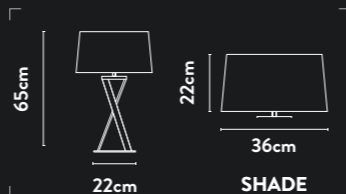

**74510SB
EU74510SB**

**1Lt Table Lamp
Satin Brass & White Linen Shade**

Class: 2 (Double Insulated)
Lamp Holder: E27
Wattage: 60W
Switched: Inline on/off