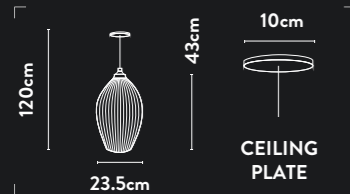

LED Bar Pendant
Brushed Gold Metal & Opal

Class:	2 (Double Insulated)
Lamp Holder:	Integrated LED
Wattage:	38W
Lumens:	1240lm
Kelvin:	3000K
Dimmable:	Yes
Dimming Method:	Rotary
Height Adjustable:	8-150cm

14106-1AB

1Lt Pendant
Antique Brass Metal & Clear Glass

Class: 1 (Earthed)
Lamp Holder: E27 GLS
Wattage: 60W
Dimmable: Yes
Height Adjustable: 34-150cm

14106-3AB

3Lt Pendant
Antique Brass Metal & Clear Glass

Class: 1 (Earthed)
Lamp Holder: E14 Candle
Wattage: 3 x 60W
Dimmable: Yes
Height Adjustable: 38-150cm

A 67823-1WH

1Lt Pendant
 Matt White Ceramic & Antique
 Brass Metal

Class: 2 (Double Insulated)
 Lamp Holder: E27 GLS
 Wattage: 60W
 Dimmable: Yes
 Height Adjustable: 43-120cm