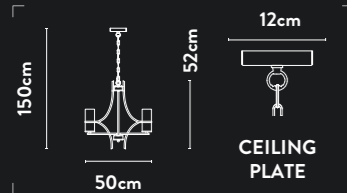

An impressive blend
of nickel metal and smoked
ribbed glass, marked
by commanding symmetry

33210-5PN

5Lt Pendant
*Polished Nickel Metal & Smoked
Ribbed Glass*

Class: 2 (Double Insulated)
Lamp Holder: E14 Candle
Wattage: 5 x 60W
Dimmable: Yes
Height Adjustable: 52-150cm