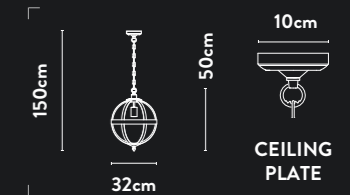

B 1717-30AB

1Lt Pendant
Antique Brass Metal & Clear Glass

Class: 1 (Earthed)
Lamp Holder: E27 GLS
Wattage: 60W
Dimmable: Yes
Height Adjustable: 50-150cm