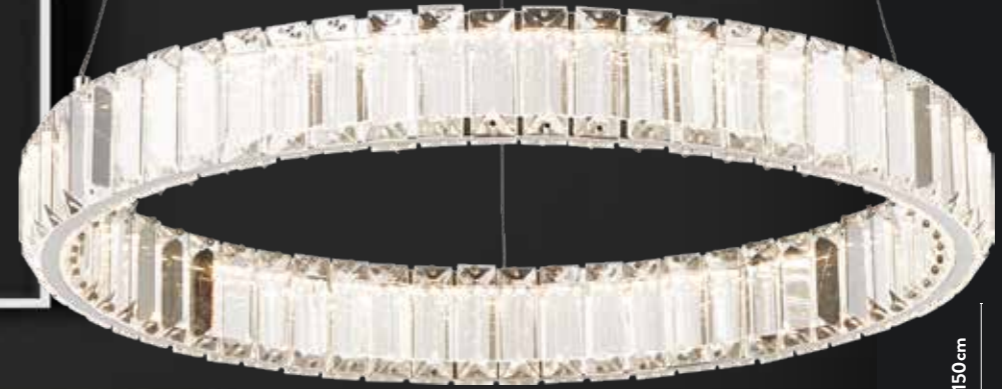

LED Pendant
Chrome Metal & Clear Crystal

Class:	1 (Earthed)
Lamp Holder:	Integrated LED
Wattage:	26W
Lumens:	1741lm
Kelvin:	3000K
Dimmable:	Yes
Dimming Method:	Rotary
Height Adjustable:	50-150cm