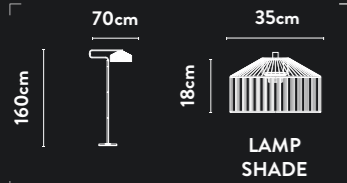

23012-450GO

3Lt Pendant
Gold Metal & Opal Acrylic

Class: 1 (Earthed)
Lamp Holder: E14
Wattage: 3 x 60W
Dimmable: Yes
Height Adjustable: 29-130cm

23012-540GO

5Lt Pendant
Gold Metal & Opal Acrylic

Class: 1 (Earthed)
Lamp Holder: E14
Wattage: 5 x 60W
Dimmable: Yes
Height Adjustable: 29-130cm