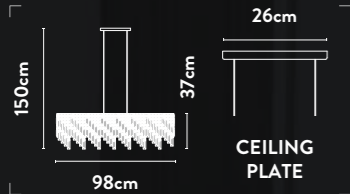

300cm

74cm

15cm

CEILING
CUP

10824-21GO

21Lt Stairwell Pendant
Matt Gold Metal & Clear Crystal

Class:	1 (Earthed)
Lamp Holder:	G9
Wattage:	21 x 33W
Dimmable:	Yes
Height Adjustable:	145-300cm
Weight:	23Kg

LUX
BELLE

10825-10GO

10Lt Bar Pendant
Matt Gold Metal & Clear Crystal

Class:	1 (Earthed)
Lamp Holder:	G9
Wattage:	10 x 33W
Dimmable:	Yes
Height Adjustable:	37-150cm
Weight:	13Kg

A dazzling satin brass chandelier adorned with clear crystal, featuring 19 lights for luxurious illumination

10658-19SB

19Lt Stairwell Pendant
Satin Brass Metal & Clear Crystal

Class:	1 (Earthed)
Lamp Holder:	E14
Wattage:	19 x 40W
Dimmable:	Yes
Height Adjustable:	189-480cm
Weight:	23Kg

10818-8SB

8Lt Pendant
Satin Brass Metal & Clear Crystal

Class: 1 (Earthed)
Lamp Holder: E14 Candle
Wattage: 8 x 40W
Dimmable: Yes
Height Adjustable: 37-150cm
Weight: 12Kg

10819-3SB

3Lt Wall Light
Satin Brass Metal & Clear Crystal

Class: 1 (Earthed)
Lamp Holder: E14 Candle
Wattage: 3 x 40W
Dimmable: Yes