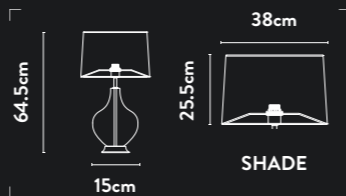

LUX
BELLE

65410WH
EU65410WH

2Lt Table Lamp
Alabaster & White Linen
Shade

Class: 2 (Double Insulated)
Lamp Holder: E27
Wattage: 2 x 60W
Switched: Pull Switch

LUX
BELLE

A

B

A 64560WH
EU64560WH