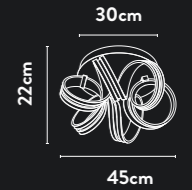

8471BK

LED Flush
Sand Black Metal & Opal

Class: 2 (Double Insulated)
Lamp Holder: Integrated LED
Wattage: 40W
Lumens: 1420lm
Kelvin: 3000K
Dimmable: Yes
Dimming Method: 3 Stage On/Off