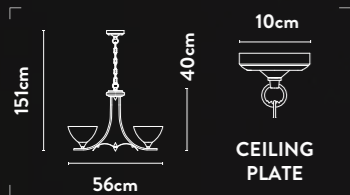

1723-3SS

3Lt Pendant
Satin Silver Metal & Alabaster
Glass

Class: 1 (Earthed)
Lamp Holder: E14 Golfball
Wattage: 3 x 40W
Dimmable: Yes
Height Adjustable: 40-150cm