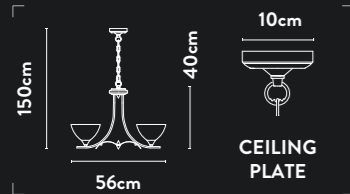

1725-5AB

5Lt Pendant
Antique Brass Metal & Alabaster Glass

Class: 1 (Earthed)
Lamp Holder: E14 Golfball
Wattage: 5 x 40W
Dimmable: Yes
Height Adjustable: 40-150cm