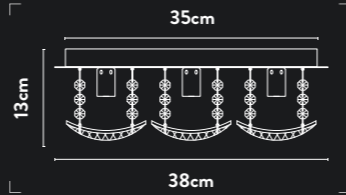

36693-6CC

6Lt Flush
Chrome Metal & Clear Crystal

Class:	1 (Earthed)
Lamp Holder:	G9
Wattage:	6 x 33W
Dimmable:	Yes