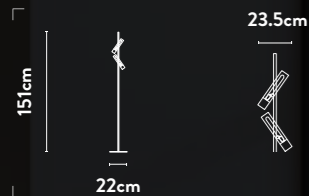

21652-2BK
EU21652-2BK

LED 2Lt Floor Lamp
Sand Black & Gold Metal

Class:	3 (Low Voltage)
Lamp Holder:	Integrated LED
Wattage:	8W
Lumens:	526lm
Kelvin:	3000K
Switched:	Inline on/off

**Adjustable
cylindrical shades
and streamlined
sand-black lines,
complemented by
gold accents to evoke
artistic flair**