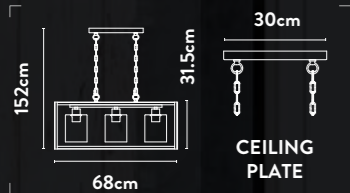

7877-3SB

3Lt Bar Pendant
Matt Black, Satin Brass Metal & Clear Glass

Class: 1 (Earthed)
Lamp Holder: E27 GLS
Wattage: 3 x 60W
Dimmable: Yes
Height Adjustable: 32-150cm