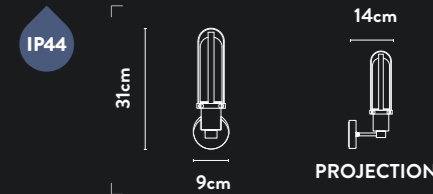

34102-1CC

1Lt Wall Light
Polished Chrome & Clear Glass

Class:	2 (Double Insulated)
Lamp Holder:	E27 Candle
Wattage:	60W
Dimmable:	Yes
IP Rating:	44

LUX
BELLE

LUX
BELLE