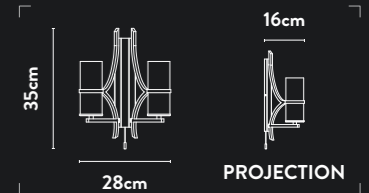

33210-2PN

2Lt Wall Light
*Polished Nickel Metal & Smoked
Ribbed Glass*

Class: 1 (Earthed)
Lamp Holder: E14 Candle
Wattage: 2 x 60W
Dimmable: Yes
Switched: Removable Pull Cord