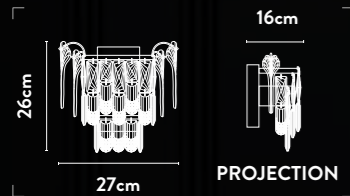

10658-19SB

19Lt Stairwell Pendant
Satin Brass Metal & Clear Crystal

Class:	1 (Earthed)
Lamp Holder:	E14
Wattage:	19 x 40W
Dimmable:	Yes
Height Adjustable:	189-480cm
Weight:	23Kg

10818-8SB

8Lt Pendant
Satin Brass Metal & Clear Crystal

Class: 1 (Earthed)
Lamp Holder: E14 Candle
Wattage: 8 x 40W
Dimmable: Yes
Height Adjustable: 37-150cm
Weight: 12Kg

10819-3SB

3Lt Wall Light
Satin Brass Metal & Clear Crystal

Class: 1 (Earthed)
Lamp Holder: E14 Candle
Wattage: 3 x 40W
Dimmable: Yes

10817-450SB

5Lt Pendant
Satin Brass Metal & Clear Crystal

Class: 1 (Earthed)
Lamp Holder: E14 Candle
Wattage: 5 x 40W
Dimmable: Yes
Height Adjustable: 37-150cm
Weight: 7Kg

Sleek lines and angular contours blend with intricate details, honouring past decadence in style

10816-8CL

8Lt Bar Pendant
Satin Brass Metal & Clear Crystal

Class: 1 (Earthed)
Lamp Holder: E14 Candle
Wattage: 8 x 40W
Dimmable: Yes
Height Adjustable: 28-150cm
Weight: 13Kg

**Art Nouveau
echoes the Roaring
Twenties' splendour
with sinuous, satin
brass and clear
shell shades**