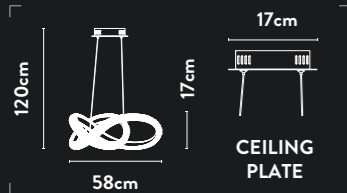

Exuding unparalleled beauty, clear acrylic crystals refract light in a dazzling display, infusing glamour

48173GO

LED Pendant
Brushed Gold Metal & Faceted Acrylic

Class:	2 (Double Insulated)
Lamp Holder:	Integrated LED
Wattage:	41W
Lumens:	3050lm
Kelvin:	3000K
Dimmable:	Yes
Dimming Method:	Rotary
Height Adjustable:	17-120cm