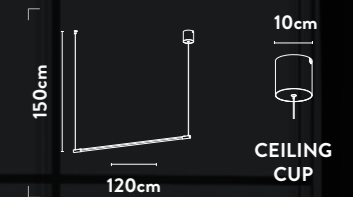

21951-1GO

LED Bar Pendant
Gold Metal & Opal

Class: 2 (Double Insulated)
Lamp Holder: Integrated LED
Wattage: 19W
Lumens: 975lm
Kelvin: 3000K
Dimmable: Yes
Dimming Method: 3 stage touch switch
Height Adjustable: 50-150cm