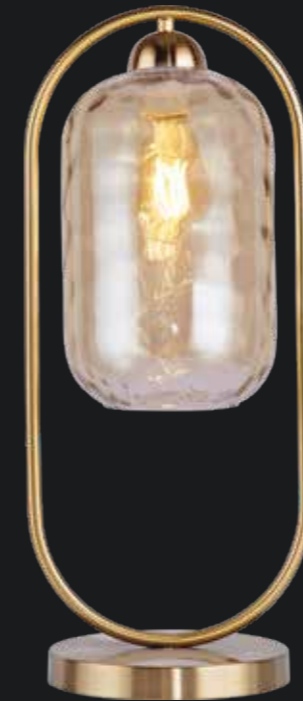

91561SB
EU91561SB

1Lt Table Lamp
Satin Brass Metal & Amber Dimple Glass

Class: 2 (Double Insulated)
Lamp Holder: E27 GLS
Wattage: 60W
Switched: Inline on/off