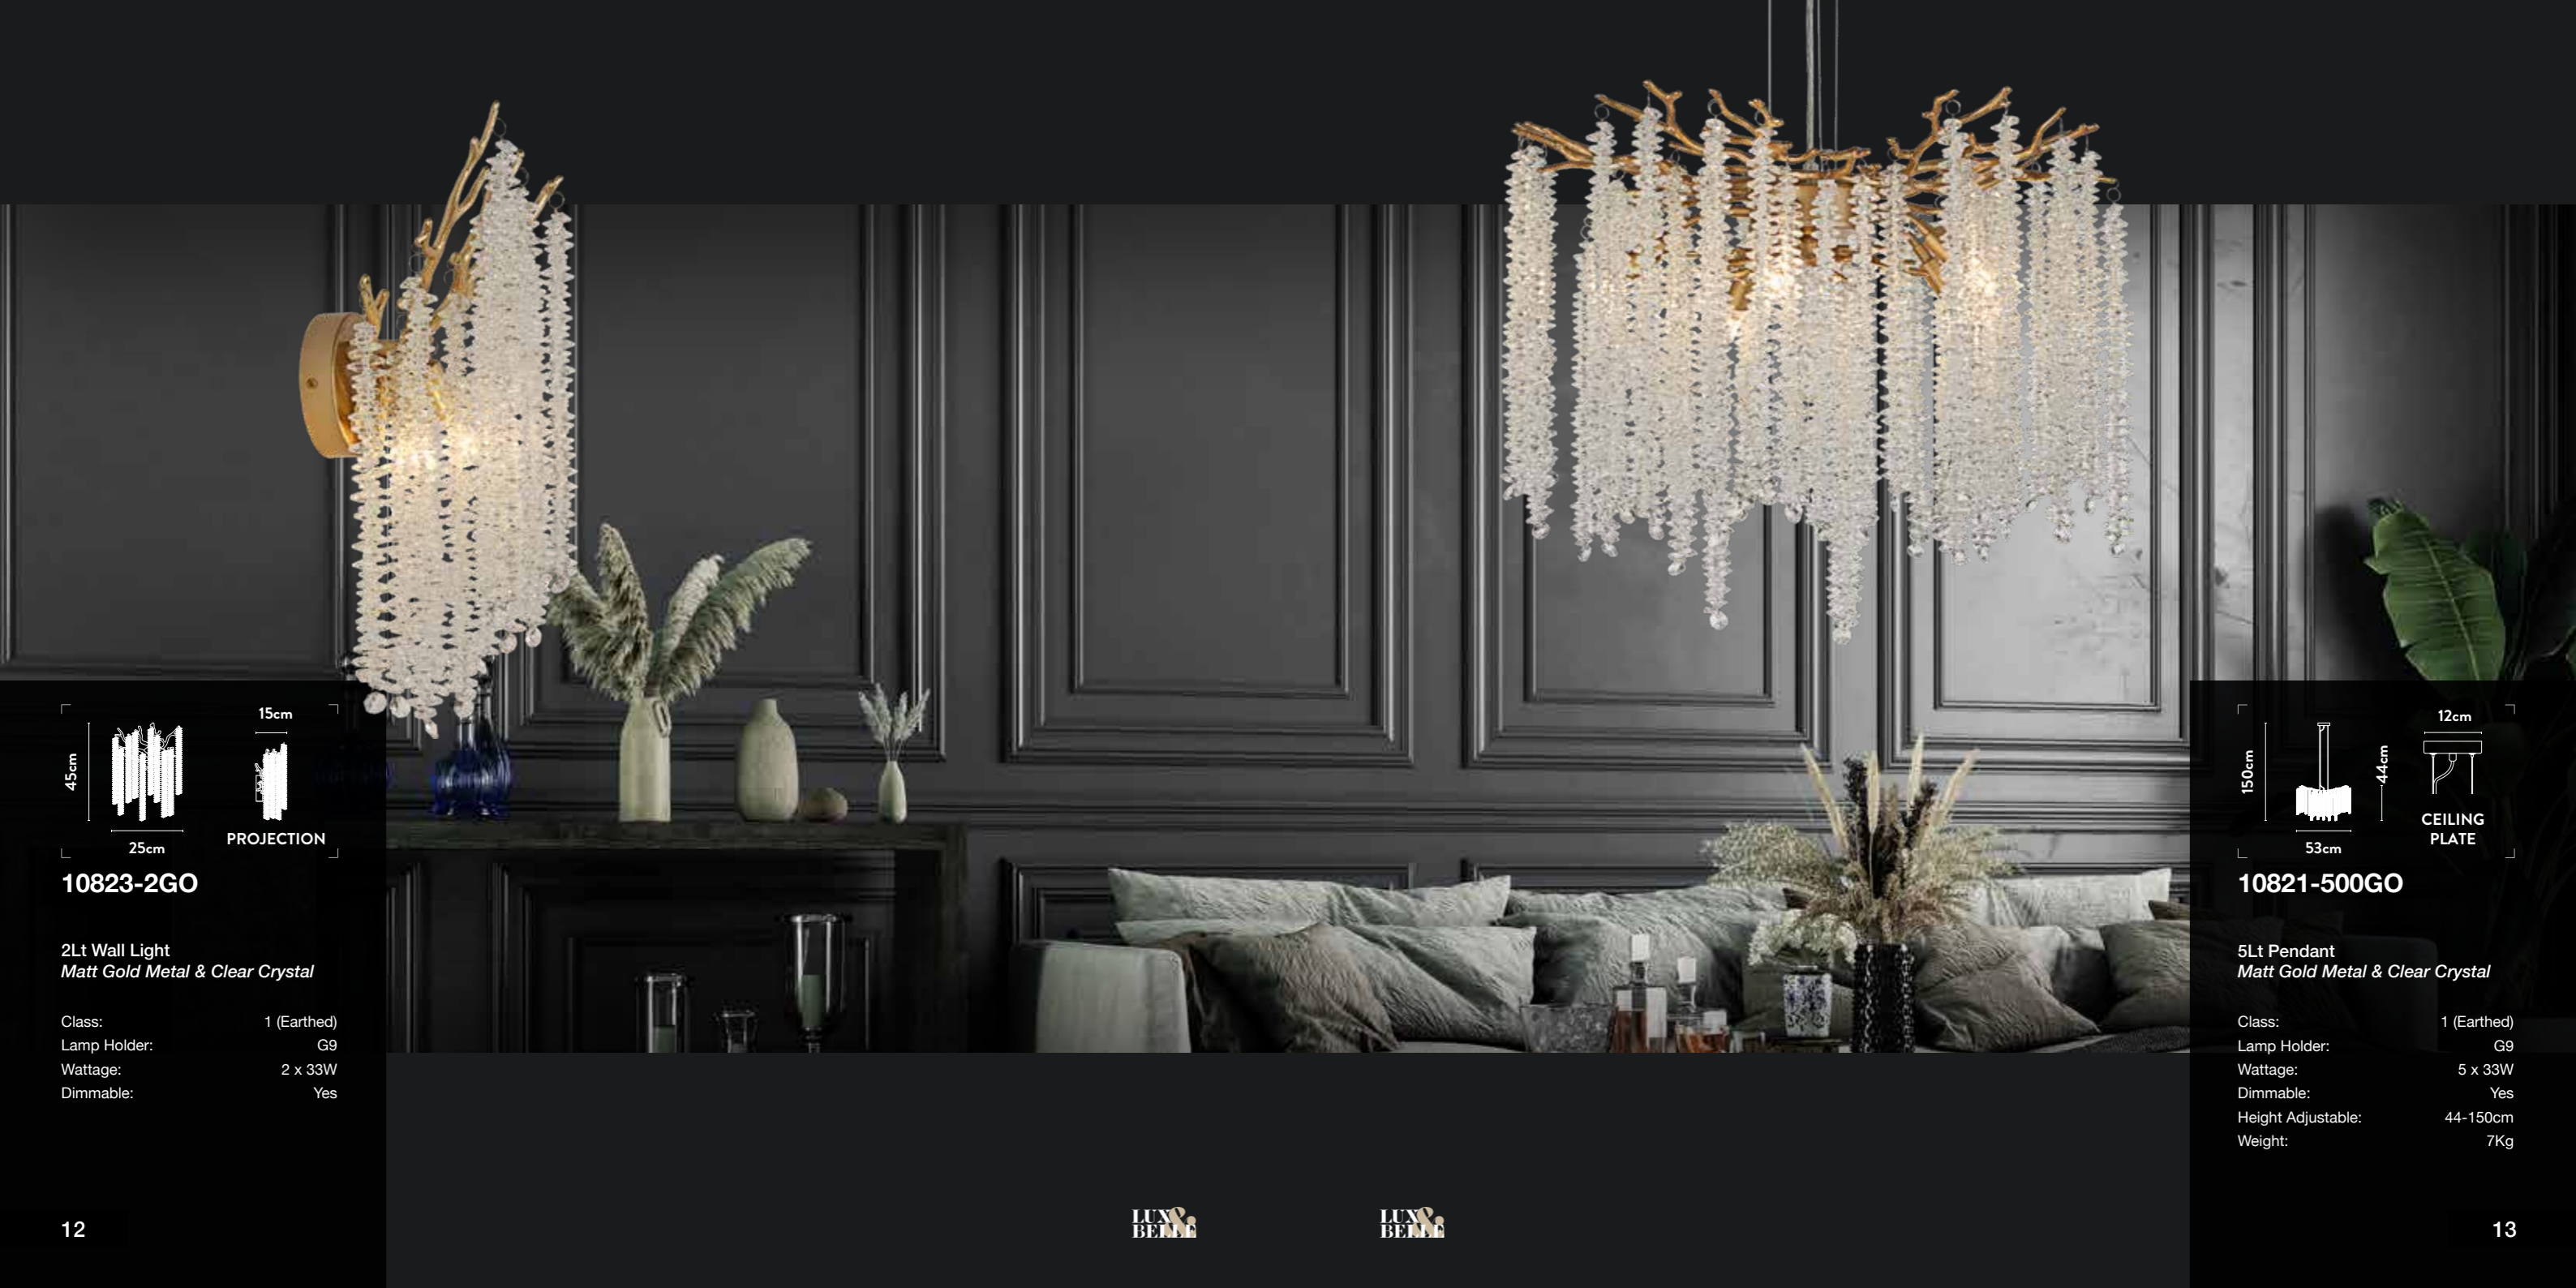

10823-2GO

2Lt Wall Light
Matt Gold Metal & Clear Crystal

Class: 1 (Earthed)
Lamp Holder: G9
Wattage: 2 x 33W
Dimmable: Yes

10821-500GO

5Lt Pendant
Matt Gold Metal & Clear Crystal

Class: 1 (Earthed)
Lamp Holder: G9
Wattage: 5 x 33W
Dimmable: Yes
Height Adjustable: 44-150cm
Weight: 7Kg