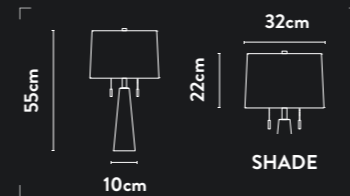

65410WH
EU65410WH

2Lt Table Lamp
Alabaster & White Linen
Shade

Class: 2 (Double Insulated)
Lamp Holder: E27
Wattage: 2 x 60W
Switched: Pull Switch

LUX
BELLE