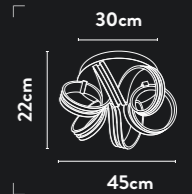

8471SS

LED Flush
Satin Silver Metal & Opal

Class: 2 (Double Insulated)
Lamp Holder: Integrated LED
Wattage: 40W
Lumens: 1420lm
Kelvin: 3000K
Dimmable: Yes
Dimming Method: 3 Stage On/Off