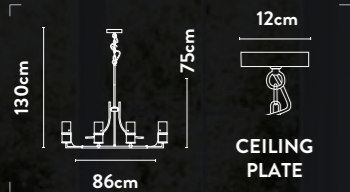

Class: 2 (Double Insulated)
Lamp Holder: G9
Wattage: 3 x 33W
Switched: Inline on/off

33210-6PN

6Lt Bar Pendant
Polished Nickel Metal & Smoked Ribbed Glass

Class: 2 (Double Insulated)
 Lamp Holder: E14 Candle
 Wattage: 6 x 60W
 Dimmable: Yes
 Height Adjustable: 82-130cm