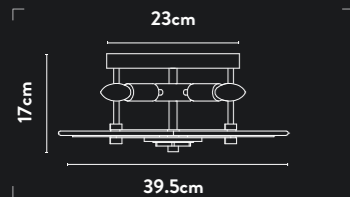

91483-4BK

4Lt Flush
Black Metal & Clear Bubble Glass

Class: 2 (Double Insulated)
Lamp Holder: E14
Wattage: 4 x 40W
Dimmable: Yes

Black metal and transparent bubble water glass discs introduce dynamic elements to this architecturally stunning pendant