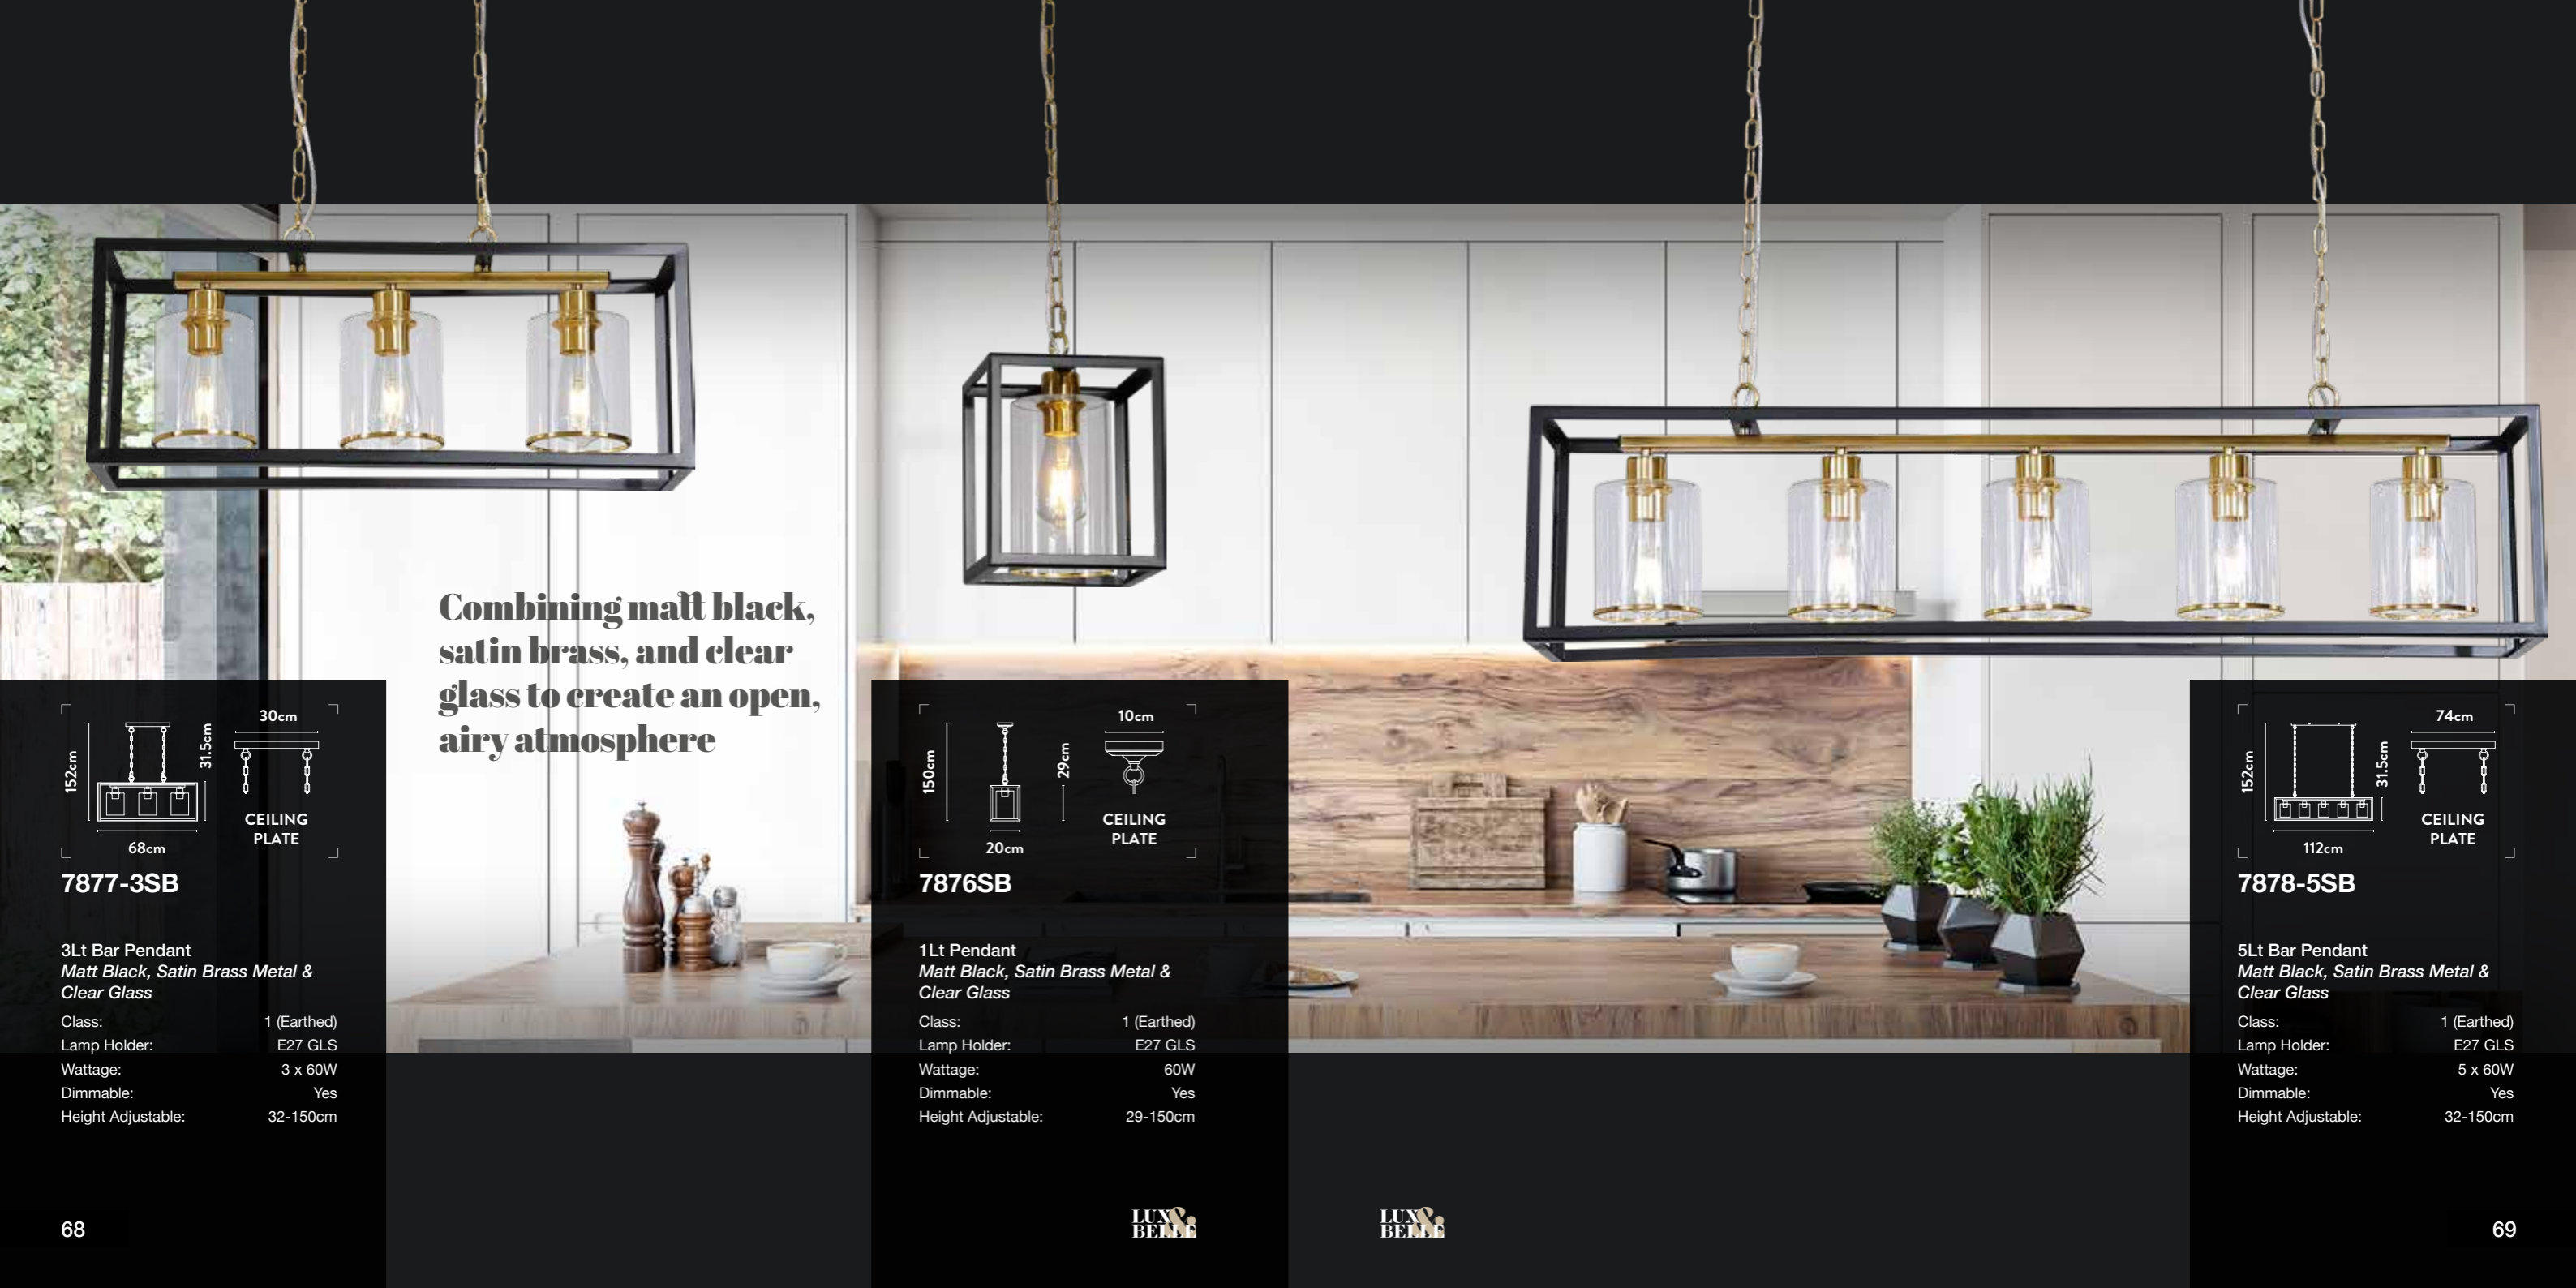

Combining matt black, satin brass, and clear glass to create an open, airy atmosphere

7877-3SB

3Lt Bar Pendant
Matt Black, Satin Brass Metal & Clear Glass

Class: 1 (Earthed)
Lamp Holder: E27 GLS
Wattage: 3 x 60W
Dimmable: Yes
Height Adjustable: 32-150cm

7876SB

1Lt Pendant
Matt Black, Satin Brass Metal & Clear Glass

Class: 1 (Earthed)
Lamp Holder: E27 GLS
Wattage: 60W
Dimmable: Yes
Height Adjustable: 29-150cm

7878-5SB

5Lt Bar Pendant
Matt Black, Satin Brass Metal & Clear Glass

Class: 1 (Earthed)
Lamp Holder: E27 GLS
Wattage: 5 x 60W
Dimmable: Yes
Height Adjustable: 32-150cm