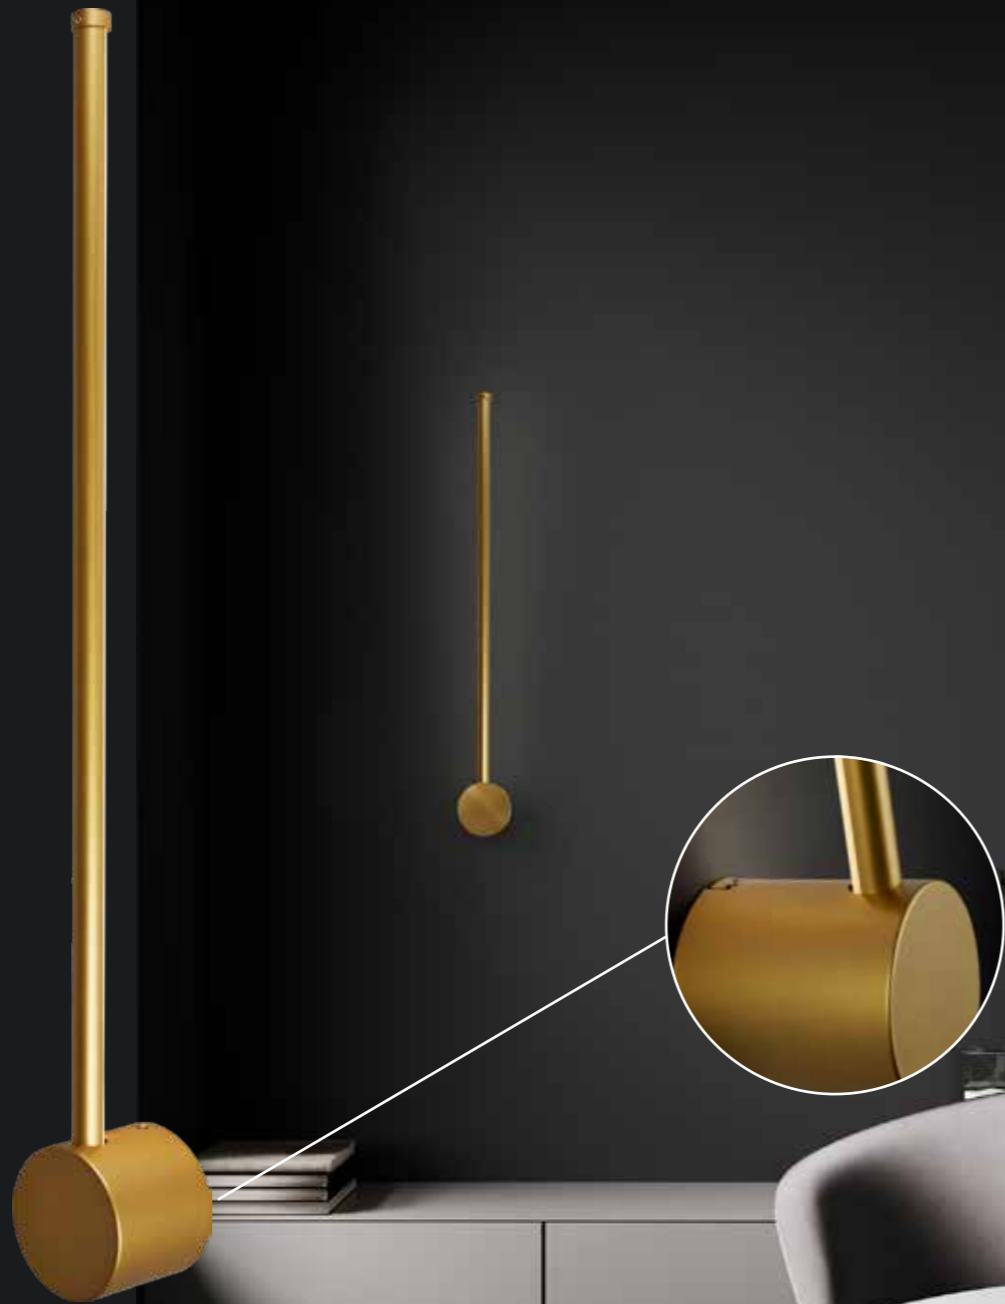

21952-1GO

LED Wall Light
Gold Metal & Opal

Class:	2 (Double Insulated)
Lamp Holder:	Integrated LED
Wattage:	12W
Lumens:	665lm
Kelvin:	3000K
Dimmable:	Yes
Dimming Method:	Rotary (Wall Switch)

21951-3GO

LED 3Lt Flush
Gold Metal & Opal

Class:	1 (Earthed)
Lamp Holder:	Integrated LED
Wattage:	40W
Lumens:	2152lm
Kelvin:	3000K
Dimmable:	Yes
Dimming Method:	Rotary (Trailing edge)

Accentuated gold metal frames harmonised with opal diffusers for a sleek, modern touch