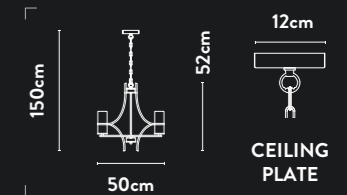

33210-5BK

5Lt Bar Pendant
Matt Black Metal & Clear Ribbed Glass

Class: 2 (Double Insulated)
Lamp Holder: E14 Candle
Wattage: 5 x 60W
Dimmable: Yes
Height Adjustable: 52-150cm