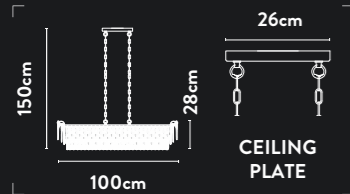

10810-3SB

LED 3Lt Bar Pendant
Satin Brass Metal & Clear Crystal

Class:	1 (Earthed)
Lamp Holder:	Integrated LED
Wattage:	36W
Lumens:	2442lm
Kelvin:	3000K
Dimmable:	Yes
Dimming Method:	Rotary
Height Adjustable:	19-150cm

10658-19SB

19Lt Stairwell Pendant
Satin Brass Metal & Clear Crystal

Class:	1 (Earthed)
Lamp Holder:	E14
Wattage:	19 x 40W
Dimmable:	Yes
Height Adjustable:	189-480cm
Weight:	23Kg

10818-8SB

8Lt Pendant
Satin Brass Metal & Clear Crystal

Class: 1 (Earthed)
Lamp Holder: E14 Candle
Wattage: 8 x 40W
Dimmable: Yes
Height Adjustable: 37-150cm
Weight: 12Kg

10819-3SB

3Lt Wall Light
Satin Brass Metal & Clear Crystal

Class: 1 (Earthed)
Lamp Holder: E14 Candle
Wattage: 3 x 40W
Dimmable: Yes

10817-450SB

5Lt Pendant
Satin Brass Metal & Clear Crystal

Class: 1 (Earthed)
Lamp Holder: E14 Candle
Wattage: 5 x 40W
Dimmable: Yes
Height Adjustable: 37-150cm
Weight: 7Kg

Sleek lines and angular contours blend with intricate details, honouring past decadence in style