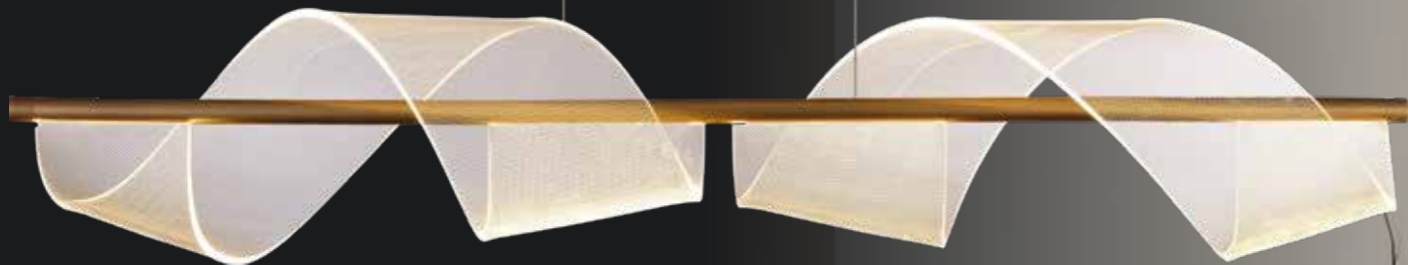

**Acrylic gracefully spirals,
creating captivating
ambiences with undeniable
elegance, style and flair**

67304GO

LED Bar Pendant
Gold Metal & Clear Acrylic

Class: 2 (Double Insulated)
Lamp Holder: Integrated LED
Wattage: 21W
Lumens: 1340lm
Kelvin: 3000K
Dimmable: Yes
Dimming Method: Rotary
Height Adjustable: 17-121cm