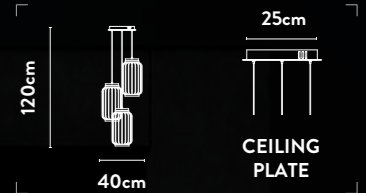

75091-3SB

LED 3Lt Multi Drop Pendant
Satin Brass & White Metal

Class:	1 (Earthed)
Lamp Holder:	Integrated LED
Wattage:	33W
Lumens:	657lm
Kelvin:	2700K
Dimmable:	Yes
Dimming Method:	Rotary
Height Adjustable:	Yes