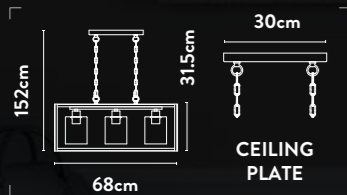

LED Bar Pendant
Brushed Gold Metal & Opal

Class:	2 (Double Insulated)
Lamp Holder:	Integrated LED
Wattage:	38W
Lumens:	1240lm
Kelvin:	3000K
Dimmable:	Yes
Dimming Method:	Rotary
Height Adjustable:	8-150cm

Class: 1 (Earthed)
 Lamp Holder: E27 GLS
 Wattage: 5 x 60W
 Dimmable: Yes
 Height Adjustable: 32-150cm

7875-5SS

5Lt Bar Pendant
Satin Silver Metal & Clear Glass

Class: 1 (Earthed)
Lamp Holder: E27 GLS
Wattage: 5 x 60W
Dimmable: Yes
Height Adjustable: 32-150cm

7871SS

1Lt Pendant
Satin Silver Metal & Clear Glass

Class: 1 (Earthed)
Lamp Holder: E27 GLS
Wattage: 60W
Dimmable: Yes
Height Adjustable: 29-150cm

7873-3SS

3Lt Bar Pendant
Satin Silver Metal & Clear Glass

Class: 1 (Earthed)
Lamp Holder: E27 GLS
Wattage: 3 x 60W
Dimmable: Yes
Height Adjustable: 32-150cm

7873-3BK

3Lt Bar Pendant
Matt Black Metal & Clear Glass

Class: 1 (Earthed)
Lamp Holder: E27 GLS
Wattage: 3 x 60W
Dimmable: Yes
Height Adjustable: 32-150cm