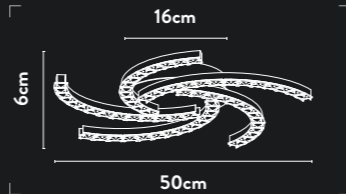

9605-5CC

LED 5Lt Flush
Chrome Metal & Clear Crystal

Class:	1 (Earthed)
Lamp Holder:	Integrated LED
Wattage:	16W
Lumens:	1000lm
Kelvin:	4000K
Dimmable:	Yes
Dimming Method:	Rotary

LUX & BELLE