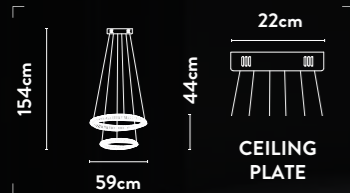

Layers of delicately curved rings and captivating clear crystal tiers integrate in flawless arrangement

10597-2SB

LED 2 Tier Pendant
Satin Brass Metal & Clear Crystal

Class:	1 (Earthed)
Lamp Holder:	Integrated LED
Wattage:	38W
Lumens:	2336lm
Kelvin:	4000K
Dimmable:	Yes
Dimming Method:	Rotary
Height Adjustable:	Height and Ovals
Weight:	6Kg