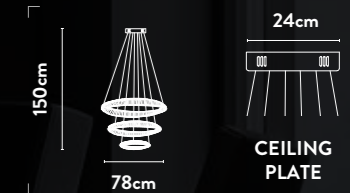

10815-620CL

8Lt Pendant
Satin Brass Metal & Clear Crystal

Class: 1 (Earthed)
Lamp Holder: E14 Candle
Wattage: 8 x 40W
Dimmable: Yes
Height Adjustable: 42-150cm
Weight: 12Kg

Converging satin brass and clear crystal in an alluring, twisted design, forming timeless elegance

10596SB

LED Bar Pendant
Satin Brass Metal & Clear Crystal

Class: 1 (Earthed)
Lamp Holder: Integrated LED
Wattage: 36W
Lumens: 1778lm
Kelvin: 4000K
Dimmable: Yes
Dimming Method: Rotary
Height Adjustable: 15-150cm
Weight: 7Kg

Layers of delicately curved rings and captivating clear crystal tiers integrate in flawless arrangement

10597-2SB

LED 2 Tier Pendant
Satin Brass Metal & Clear Crystal

Class:	1 (Earthed)
Lamp Holder:	Integrated LED
Wattage:	38W
Lumens:	2336lm
Kelvin:	4000K
Dimmable:	Yes
Dimming Method:	Rotary
Height Adjustable:	Height and Ovals
Weight:	6Kg

10598-3SB

LED 3 Tier Pendant
Satin Brass Metal & Clear Crystal

Class:	1 (Earthed)
Lamp Holder:	Integrated LED
Wattage:	69W
Lumens:	3121lm
Kelvin:	4000K
Dimmable:	Yes
Dimming Method:	Rotary
Height Adjustable:	Height and Ovals
Weight:	11Kg