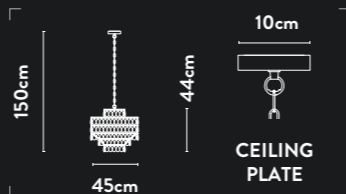

10766-450SB

9Lt Pendant
Satin Brass Metal & Clear Pear
Drop Crystal

Class: 1 (Earthed)
Lamp Holder: E14 Candle
Wattage: 9 x 40W
Dimmable: Yes
Height Adjustable: 44-150cm
Weight: 8Kg