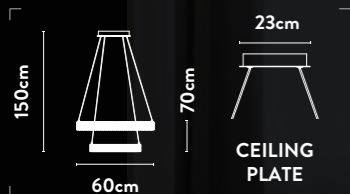

**An orbital
expression of
glamour, melding
chrome and faceted
acrylic to create a
soft yet radiant glow.**

1122-60CC

LED 2 Tier Pendant
Chrome Metal & Faceted Acrylic

Class:	1 (Earthed)
Lamp Holder:	Integrated LED
Wattage:	66W
Lumens:	6301lm
Kelvin:	3000K
Dimmable:	Yes
Dimming Method:	Rotary
Height Adjustable:	70-150cm