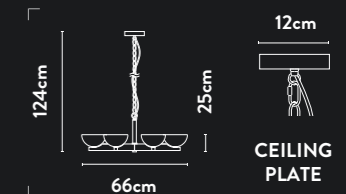

91340-4SB

4Lt Pendant
Satin Brass & Opal Matt Glass

Class: 2 (Double Insulated)
Lamp Holder: G9
Wattage: 4 x 33W
Dimmable: Yes
Height Adjustable: 24-121cm

91341-6SB

6Lt Pendant
Satin Brass & Opal Matt Glass