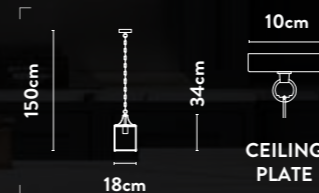

14106-1AB

1Lt Pendant
Antique Brass Metal & Clear Glass

Class: 1 (Earthed)
Lamp Holder: E27 GLS
Wattage: 60W
Dimmable: Yes
Height Adjustable: 34-150cm