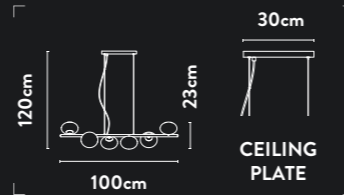

93041-6GO

6Lt Bar Pendant
Gold Metal & Opal Matt Glass

Class: 1 (Earthed)
Lamp Holder: G9
Wattage: 6 x 33W
Dimmable: Yes
Height Adjustable: 23-120cm