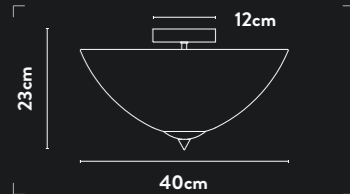

1724AB

3Lt Semi-Flush
Antique Brass Metal & Alabaster Glass

Class: 1 (Earthed)
Lamp Holder: E14 Golfball
Wattage: 3 x 40W
Dimmable: Yes