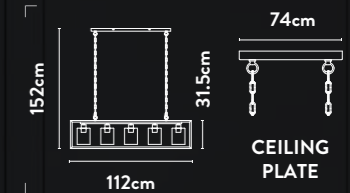

7878-5SB

5Lt Bar Pendant
Matt Black, Satin Brass Metal & Clear Glass

Class: 1 (Earthed)
Lamp Holder: E27 GLS
Wattage: 5 x 60W
Dimmable: Yes
Height Adjustable: 32-150cm