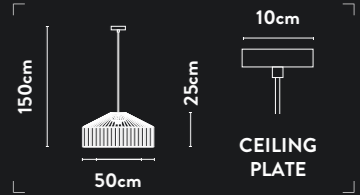

23210-50BK

1Lt Pendant
Black Metal & Natural Jute Effect

Class: 1 (Earthed)
Lamp Holder: E27 GLS
Wattage: 60W
Dimmable: Yes
Height Adjustable: 25-150cm