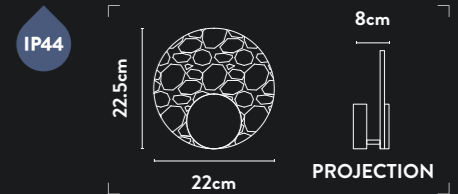

Class:	2 (Double Insulated)
Lamp Holder:	E27 Candle
Wattage:	60W
Dimmable:	Yes
IP Rating:	44

LUX
BELLE

LUX
BELLE

IP44

10924SB

LED Wall Light
Satin Brass Metal & Cloudy Acrylic

Class: 2 (Double Insulated)
Lamp Holder: Integrated LED
Wattage: 7W
Lumens: 290lm
Kelvin: 3000K
Switched: Rocker Switch (backplate)
IP Rating: 44