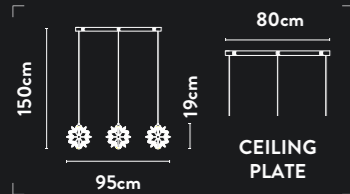

10810-3SB

LED 3Lt Bar Pendant
Satin Brass Metal & Clear Crystal

Class:	1 (Earthed)
Lamp Holder:	Integrated LED
Wattage:	36W
Lumens:	2442lm
Kelvin:	3000K
Dimmable:	Yes
Dimming Method:	Rotary
Height Adjustable:	19-150cm