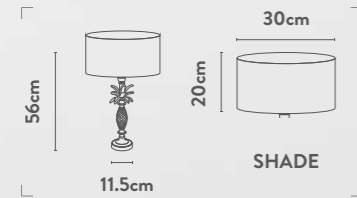

An extravagant show-stopper, designed to epitomise luxurious, decorative lighting.

Shade Reference

Azure: 41201AZ
Green: 41201GR