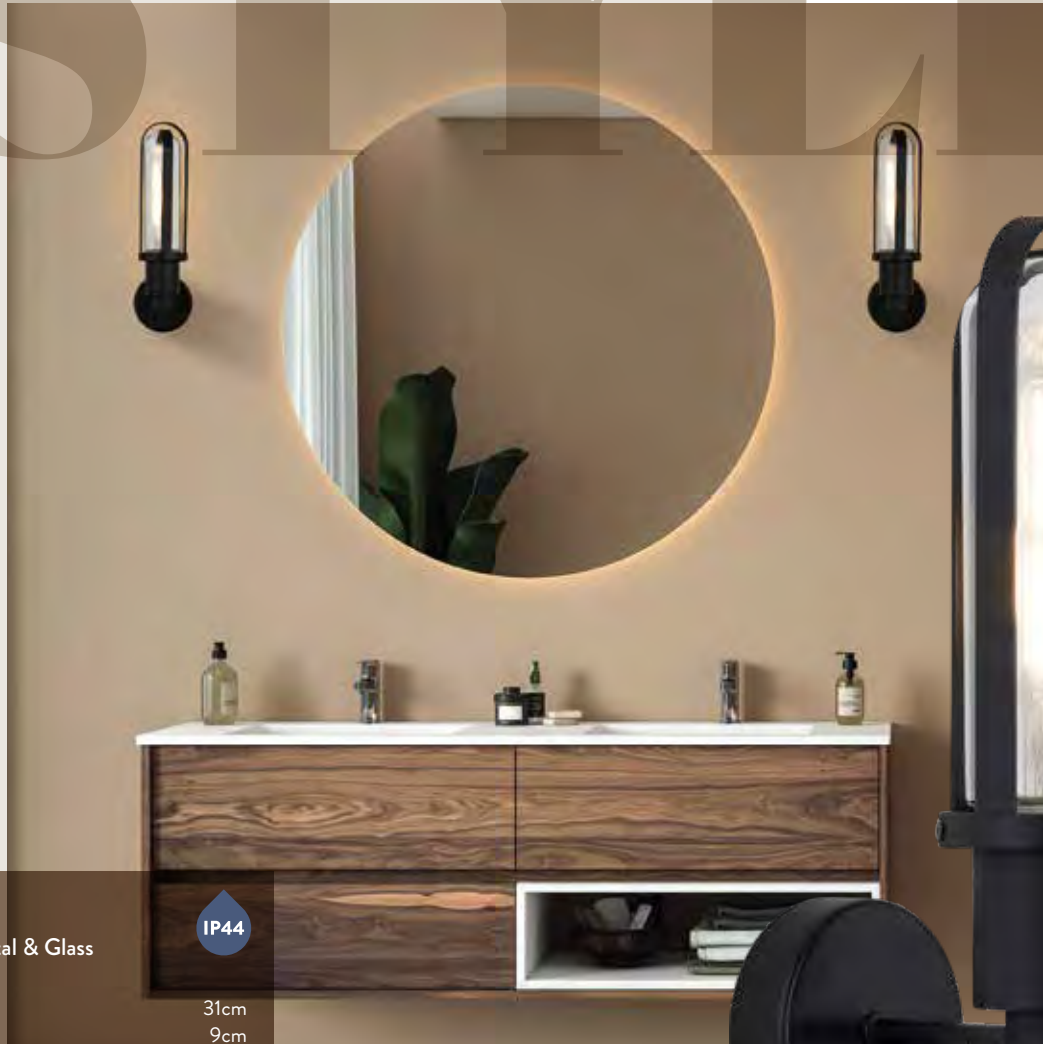

STYLISH

34102-1BK

Matt Black Metal & Glass

IP44

Height:	31cm
Diameter:	9cm
Projection:	14cm
Class:	2 (Double Insulated)
Lamp Holder:	E27
Wattage:	40W
Dimmable:	Yes
IP Rating:	IP44