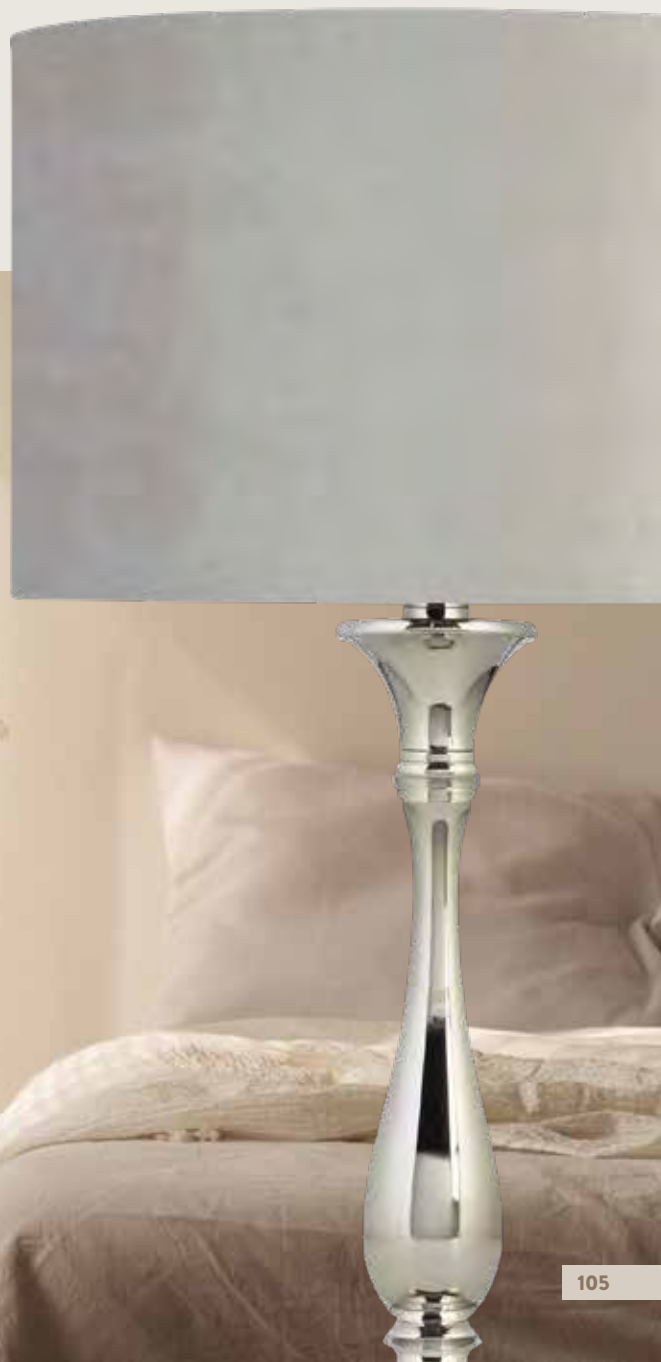

HR00083

Pink Velvet Shade , Silver Inner

Height: 22cm
Diameter: 38cm

HR00060

Light Grey Velvet Shade, Silver Inner

Height: 22cm
Diameter: 38cm