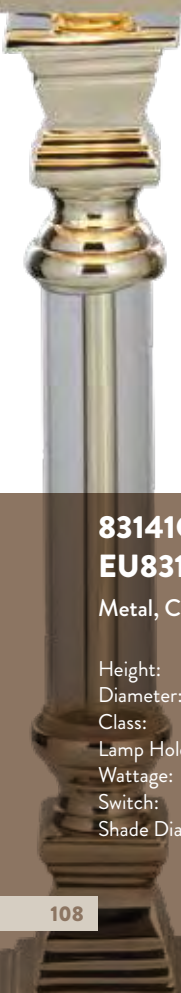

SOPHIST

83141CC EU83141CC

Metal, Chrome Table Lamp Base

Height:	48cm
Diameter:	13cm
Class:	2 (Double Insulated)
Lamp Holder:	E27
Wattage:	60W
Switch:	Yes
Shade Diameter:	38cm