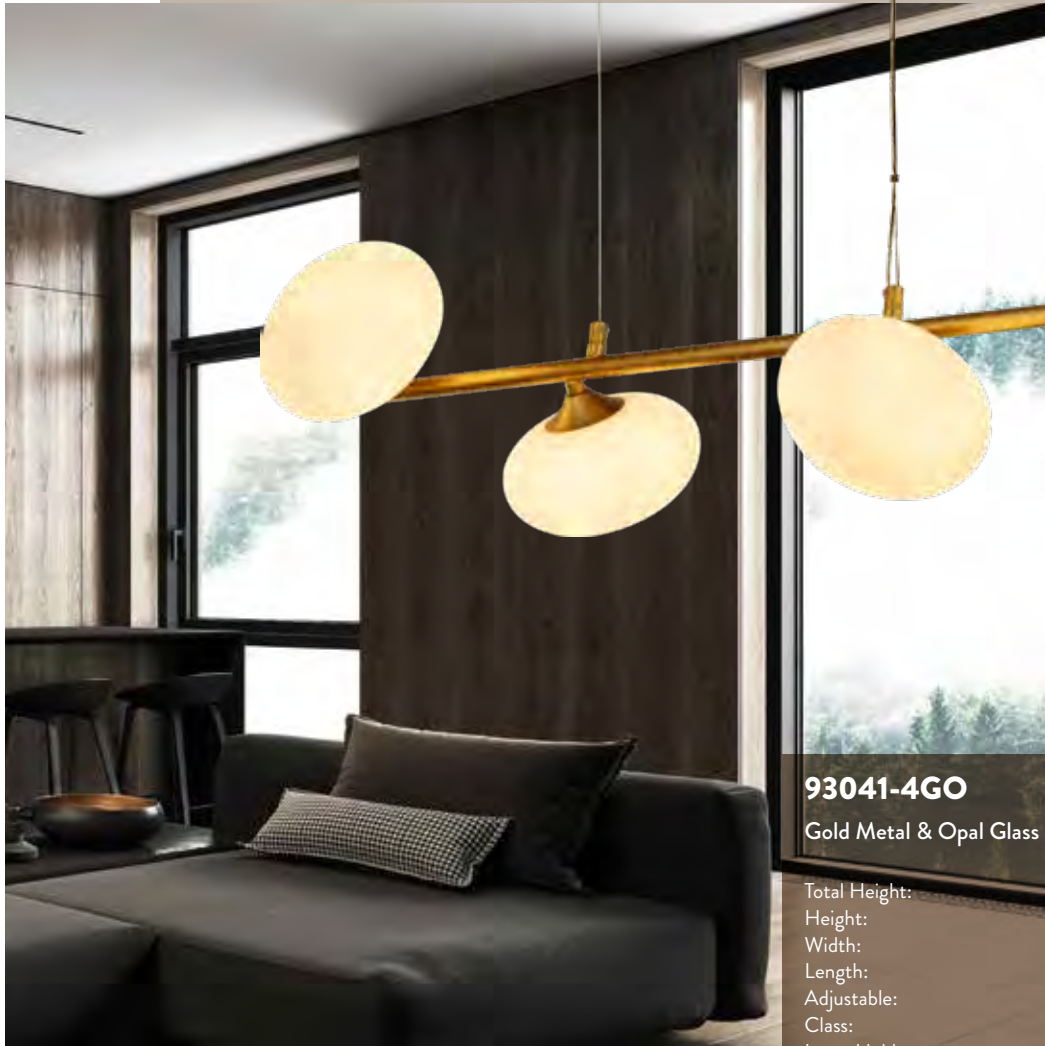

38cm

OUR

**A stunning fusion
of contemporary
and mid-century
design, bold lines
and soft curves**

93040-3GO
EU93040-3GO

Gold Metal & Opal Glass

Height:	170cm
Diameter:	23cm
Class:	2 (Double Insulated)
Lamp Holder:	G9
Wattage:	3 x 33W
Switch:	Yes

CONTOUR

93040-1GO
EU93040-1GO

Gold Metal & Opal Glass

Height:	50cm
Diameter:	18cm
Class:	2 (Double Insulated)
Lamp Holder:	G9
Wattage:	33W
Switch:	Yes

CONTOUR

93041-6GO

Gold Metal & Opal Glass

Total Height:	120cm
Height:	30cm
Width:	23cm
Length:	100cm
Adjustable:	Yes
Class:	1 (Earthed)
Lamp Holder:	G9
Wattage:	6 x 33W
Dimmable:	Yes

Ceiling Plate:

Finish: Matt Gold

20cm

93041-4GO

Gold Metal & Opal Glass

Total Height:	120cm
Height:	23cm
Width:	23cm
Length:	76cm
Adjustable:	Yes
Class:	1 (Earthed)
Lamp Holder:	G9
Wattage:	4 x 33W
Dimmable:	Yes

Total Height:	150cm
Height:	30cm
Diameter:	50cm
Adjustable:	Yes
Class:	1 (Earthed)
Lamp Holder:	Integrated LED
Wattage:	36W
Lumens:	790
Kelvin:	3000K
Dimmable:	Yes
Weight:	6Kg

Ceiling Plate:

Finish: Gold