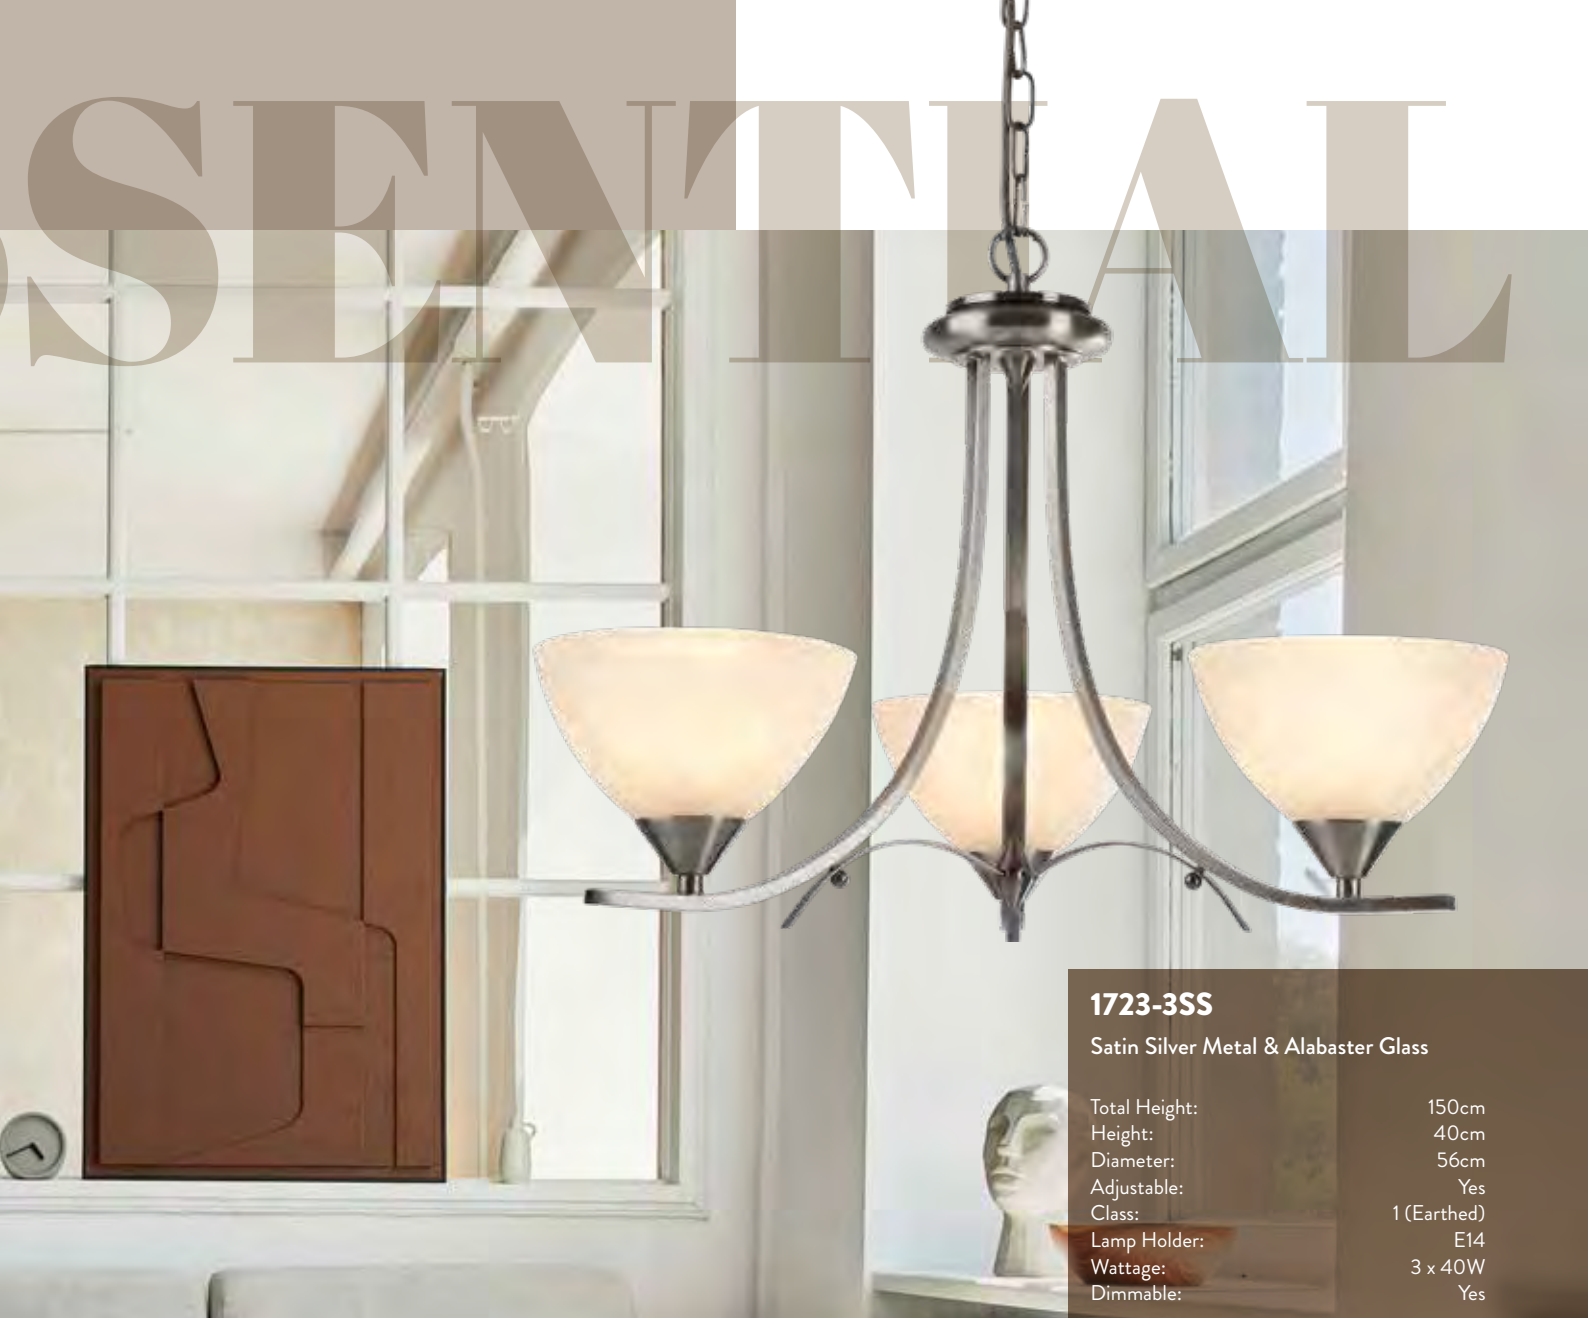

1726SS

Satin Silver Metal & Alabaster Glass

Height:	20cm
Diameter:	16cm
Projection:	22cm
Class:	1 (Earthed)
Lamp Holder:	E14
Wattage:	40W
Dimmable:	Yes
Switch:	Yes

QUINTES

1725-5SS

Satin Silver Metal & Alabaster Glass

Total Height:	150cm
Height:	40cm
Diameter:	56cm
Adjustable:	Yes
Class:	1 (Earthed)
Lamp Holder:	E14
Wattage:	5 x 40W
Dimmable:	Yes

Ceiling Plate:

Finish: Silver

10cm

ESSENTIAL

1723-3SS

Satin Silver Metal & Alabaster Glass

Total Height:	150cm
Height:	40cm
Diameter:	56cm
Adjustable:	Yes
Class:	1 (Earthed)
Lamp Holder:	E14
Wattage:	3 x 40W
Dimmable:	Yes

Ceiling Plate:

Finish: Silver

10cm

QUINTES

1720AB

Antique Brass Metal & Alabaster Glass

Total Height: 150cm
Height: 24cm
Diameter: 40cm
Adjustable: Yes
Class: 1 (Earthed)
Lamp Holder: E27
Wattage: 60W
Dimmable: Yes

Ceiling Plate:

Finish: Antique Brass

10cm

SENTENTIAL

1724AB

Antique Brass Metal & Alabaster Glass