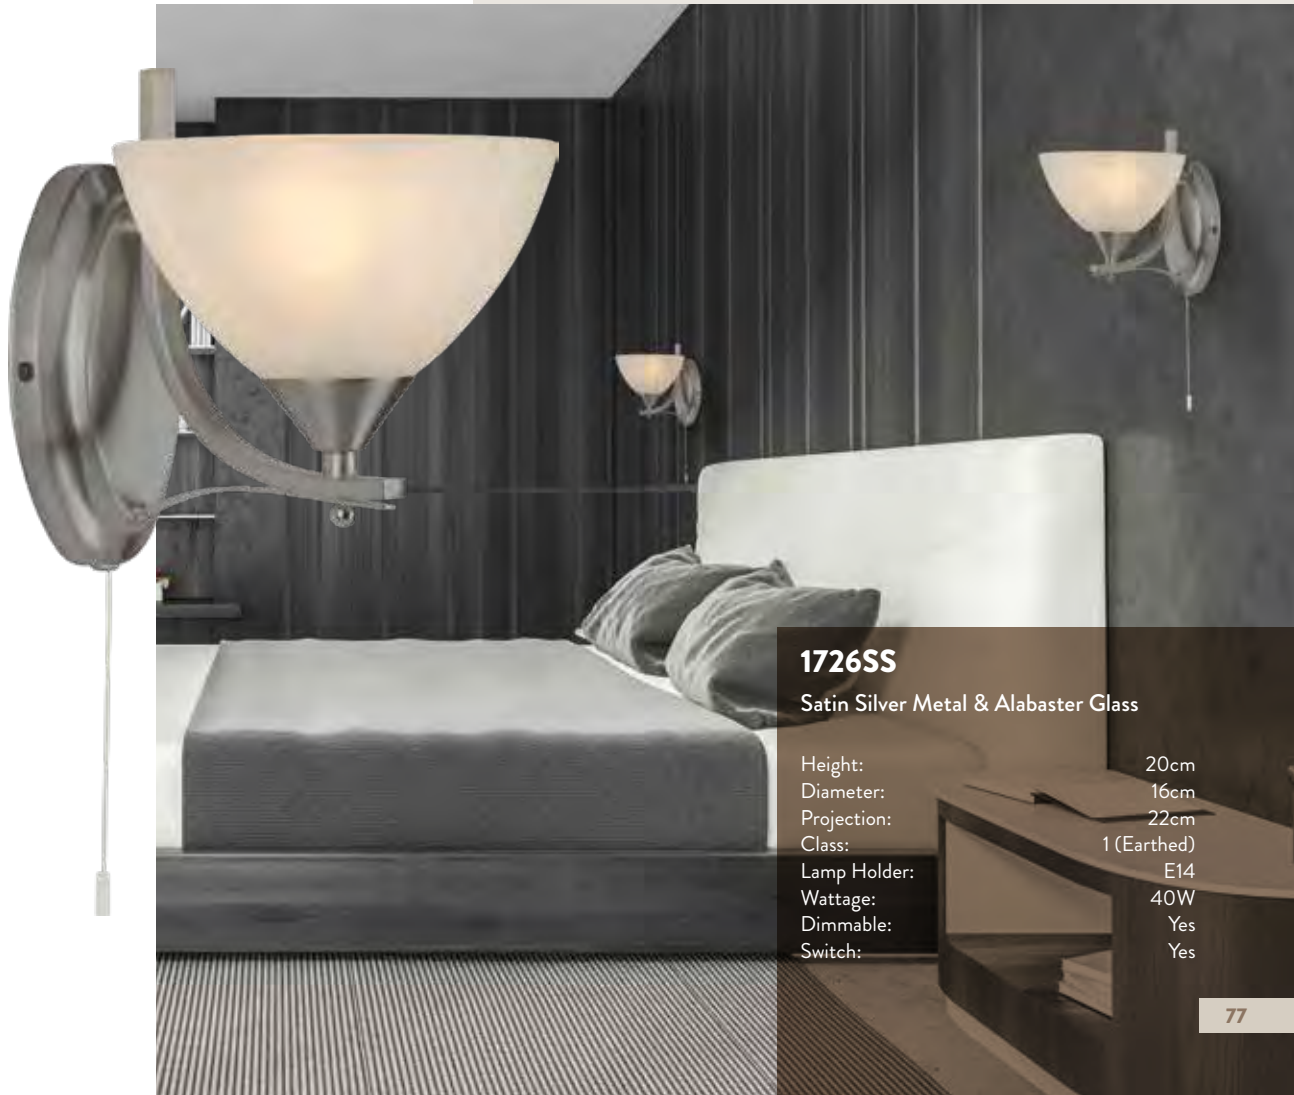

1720SS

Satin Silver Metal & Alabaster Glass

Total Height:	150cm
Height:	24cm
Diameter:	40cm
Adjustable:	Yes
Class:	1 (Earthed)
Lamp Holder:	E27
Wattage:	60W
Dimmable:	Yes

Ceiling Plate:

Finish: Silver

10cm

QUINTESSENT

1721SS
EU1721SS

Satin Silver Metal & Alabaster Glass

Height:	47cm
Diameter:	30cm
Class:	2 (Double Insulated)
Lamp Holder:	E14
Wattage:	40W
Switch:	Yes

TIAL

**A simple,
considered design;
merging classic
and modern
industrial touches**

1726SS

Satin Silver Metal & Alabaster Glass

Height:	20cm
Diameter:	16cm
Projection:	22cm
Class:	1 (Earthed)
Lamp Holder:	E14
Wattage:	40W
Dimmable:	Yes
Switch:	Yes

QUINTES

1725-5SS

Satin Silver Metal & Alabaster Glass

Total Height:	150cm
Height:	40cm
Diameter:	56cm
Adjustable:	Yes
Class:	1 (Earthed)
Lamp Holder:	E14
Wattage:	5 x 40W
Dimmable:	Yes

Ceiling Plate:

Finish: Silver

10cm

ESSENTIAL

1723-3SS

Satin Silver Metal & Alabaster Glass