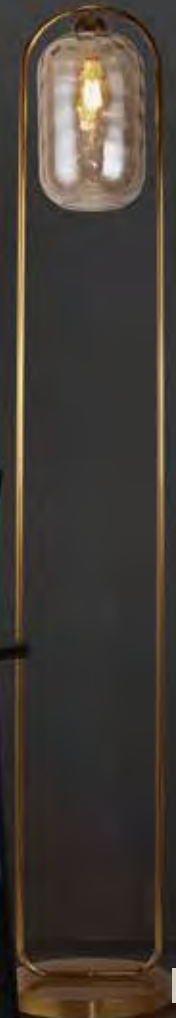

LUX & BELLE