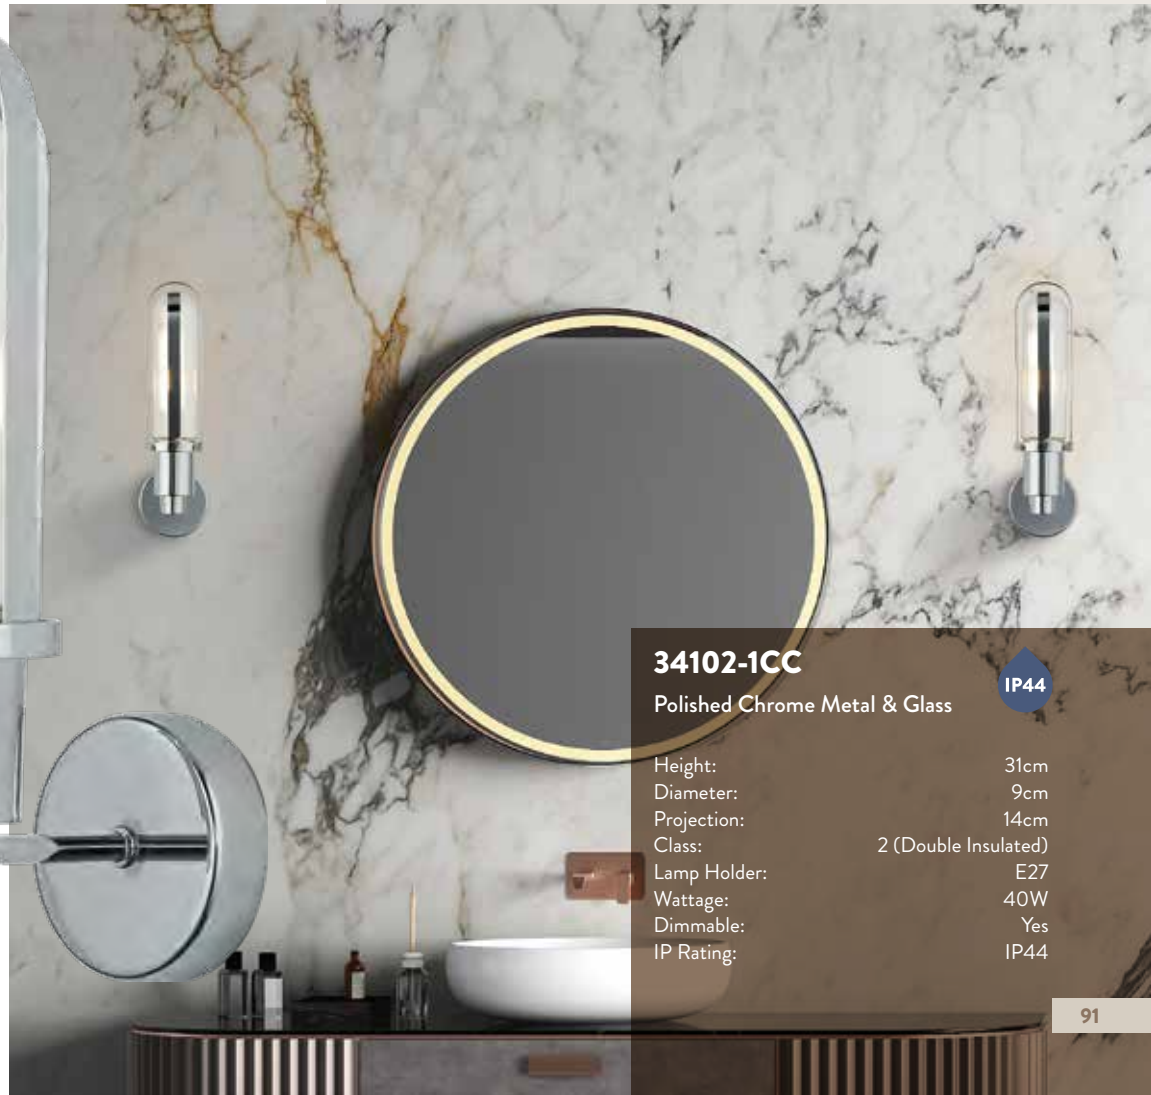

Total Height:	135cm
Height:	37cm
Diameter:	72cm
Adjustable:	Yes
Class:	1 (Earthed)
Lamp Holder:	E27
Wattage:	5 x 40W
Dimmable:	Yes

Ceiling Plate:

Finish: Antique Brass

10cm

TRIAL

5263-3AB

Antique Brass

Total Height:	150cm
Height:	28cm
Width:	26cm
Length:	98cm
Adjustable:	Yes
Class:	1 (Earthed)
Lamp Holder:	E27
Wattage:	3 x 60W
Dimmable:	Yes

Ceiling Plate:

Finish: Antique Brass

30cm

STYLISH

34102-1BK

Matt Black Metal & Glass

IP44

Height:	31cm
Diameter:	9cm
Projection:	14cm
Class:	2 (Double Insulated)
Lamp Holder:	E27
Wattage:	40W
Dimmable:	Yes
IP Rating:	IP44

**Statement,
character lighting
with a modern
industrial twist**

34102-1CC

Polished Chrome Metal & Glass

IP44

Height:	31cm
Diameter:	9cm
Projection:	14cm
Class:	2 (Double Insulated)
Lamp Holder:	E27
Wattage:	40W
Dimmable:	Yes
IP Rating:	IP44