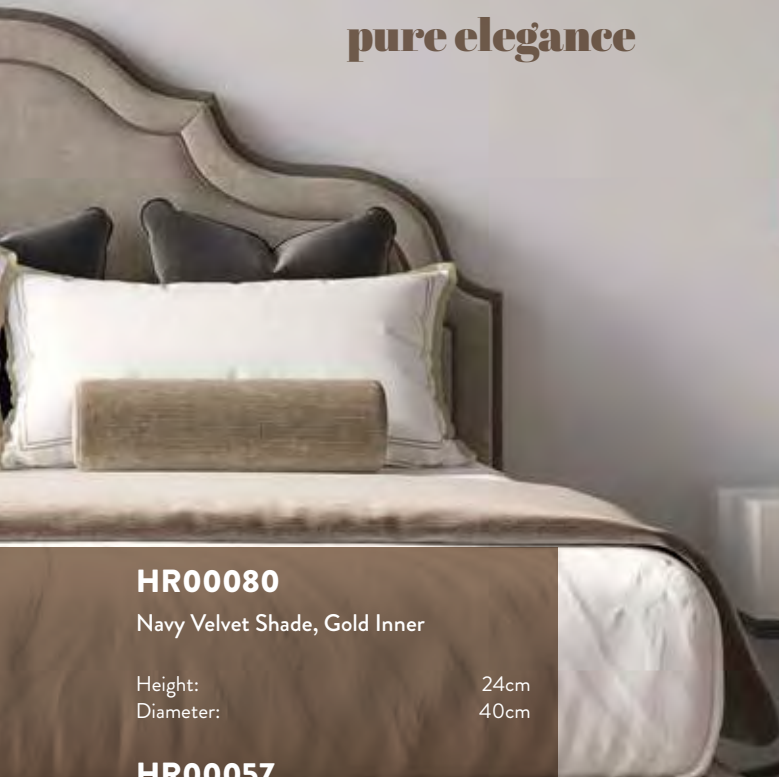

CHARA

83761SS EU83761SS

Metal, Antique Silver
Table Lamp Base

Height:	45cm
Diameter:	18cm
Class:	2 (Double Insulated)
Lamp Holder:	E27
Wattage:	40W
Switch:	Yes
Shade Diameter:	38cm

HR0054

Teal Velvet Shade, Silver Inner

Height:	22cm
Diameter:	38cm

HR0077

Taupe Velvet Shade, Silver Inner

Height:	22cm
Diameter:	38cm

For Mix & Match Shades

See Page 122

ACTNER

**Antique inspired
glamour combined
with delicate textures;
pure elegance**

HR00080

Navy Velvet Shade, Gold Inner

Height: 24cm
Diameter: 40cm

HR00057

Green Velvet Shade, Gold Inner

Height: 24cm
Diameter: 40cm

87841AB EU87841AB

Metal, Antique Brass Table
Lamp Base

Height: 42cm
Diameter: 15cm
Class: 2 (Double Insulated)
Lamp Holder: E27
Wattage: 40W
Switch: Yes
Shade Diameter: 40cm

SOPHIST

**A classically stylish
collection, contrasted
with chic and yet
contemporary shades**