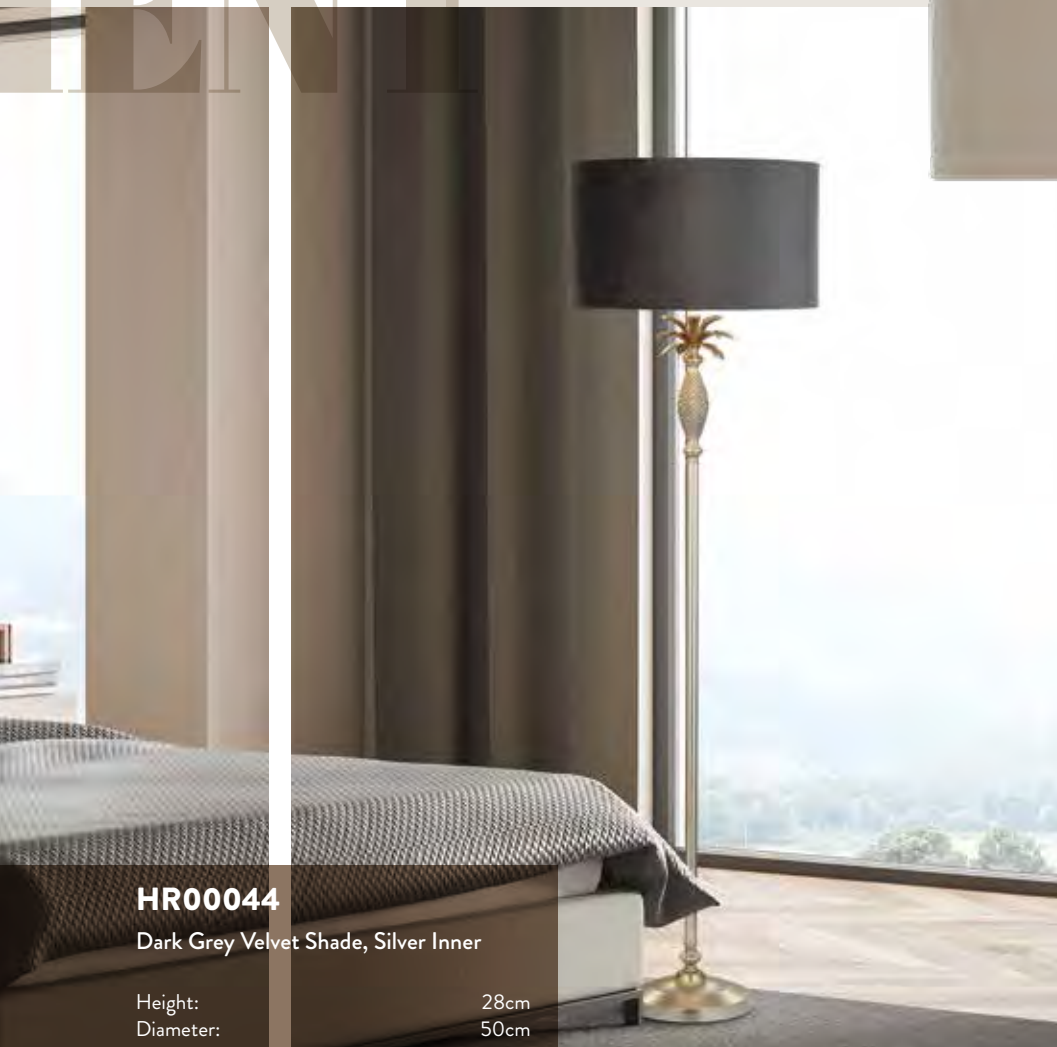

Height: 18cm
Diameter: 28cm

HR00078

Taupe Velvet Shade, Silver Inner

Height: 18cm
Diameter: 28cm

For Mix & Match Shades

See Page 122

ELEMENT

HR00044

Dark Grey Velvet Shade, Silver Inner

Height: 28cm
Diameter: 50cm

HR00076

Taupe Velvet Shade, Silver Inner

Height: 26cm
Diameter: 45cm

83252SS EU83252SS

Metal, Satin Silver Floor Lamp Base

Height: 148cm
Diameter: 25cm
Class: 2 (Double Insulated)
Lamp Holder: E27
Wattage: 40W
Switch: Yes
Shade Diameter: 50cm

**An impactful
showstopper;
designed to be
the ultimate
statement piece**

**83252AB
EU83252AB**

Metal, Antique Brass
Floor Lamp Base

Height:	148cm
Diameter:	25cm
Class:	2 (Double Insulated)
Lamp Holder:	E27
Wattage:	40W
Switch:	Yes
Shade Diameter:	50cm