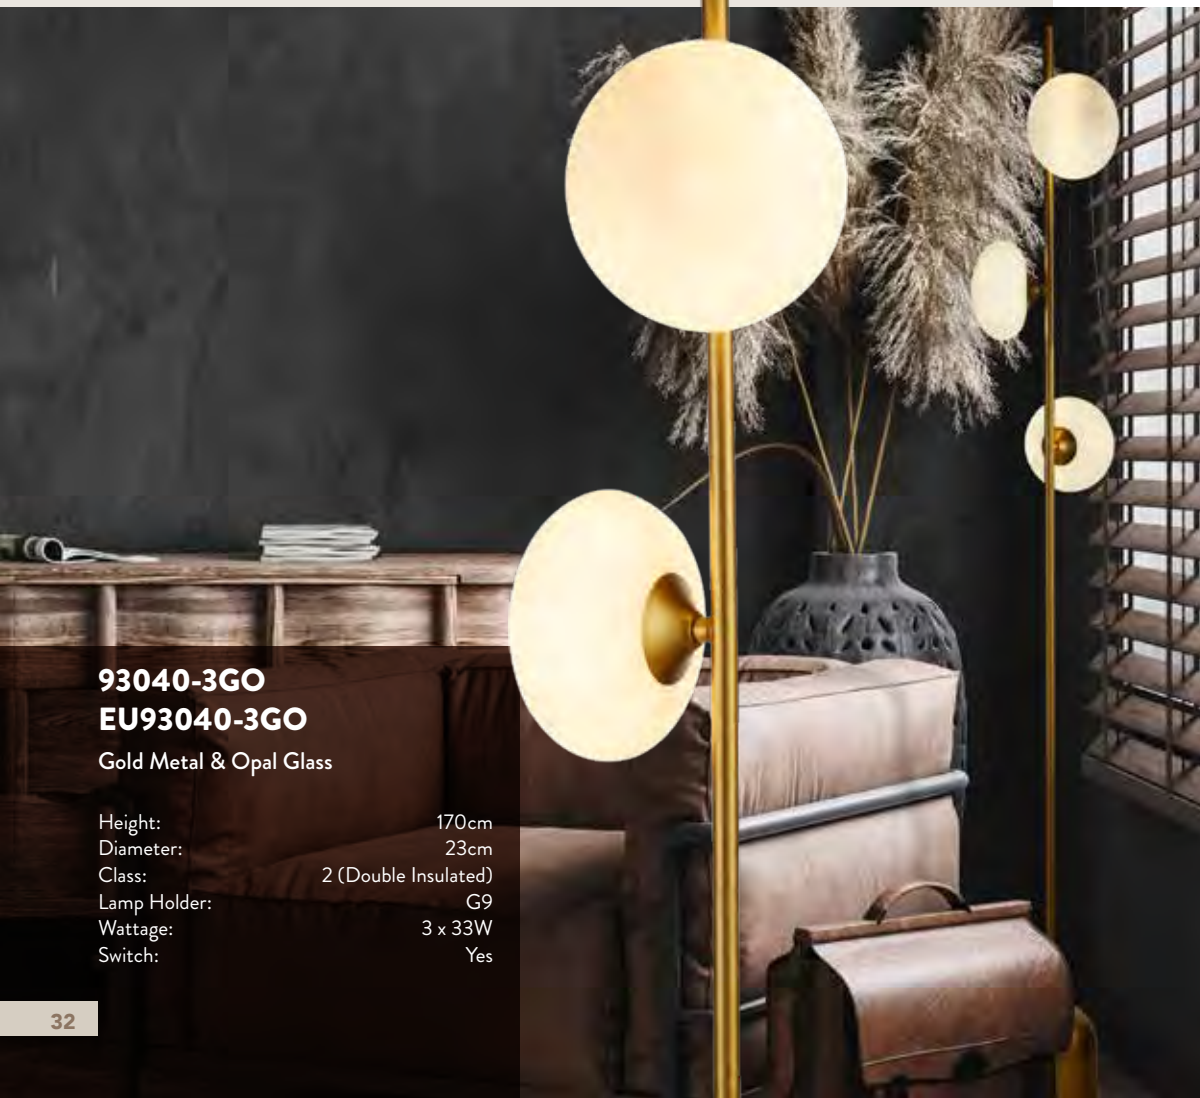

10cm

MOIDE

**A perfect amalgamation
of glass and antique brass,
creating imposing, on trend
orbs of light**

1717-25AB

Antique Brass Metal & Clear Glass

Total Height:	150cm
Height:	40cm
Diameter:	27cm
Adjustable:	Yes
Class:	1 (Earthed)
Lamp Holder:	E27
Wattage:	60W
Dimmable:	Yes

Ceiling Plate:

Finish: Antique Brass

82603-9BR

Gold Metal & Opal Glass

Total Height: 120cm
Height: 90cm
Diameter: 44cm
Adjustable: Yes
Class: 1 (Earthed)
Lamp Holder: G9
Wattage: 9 x 7W
Dimmable: Yes

Ceiling Plate:

38cm

OUR

**A stunning fusion
of contemporary
and mid-century
design, bold lines
and soft curves**

93040-3GO
EU93040-3GO

Gold Metal & Opal Glass

Height:	170cm
Diameter:	23cm
Class:	2 (Double Insulated)
Lamp Holder:	G9
Wattage:	3 x 33W
Switch:	Yes