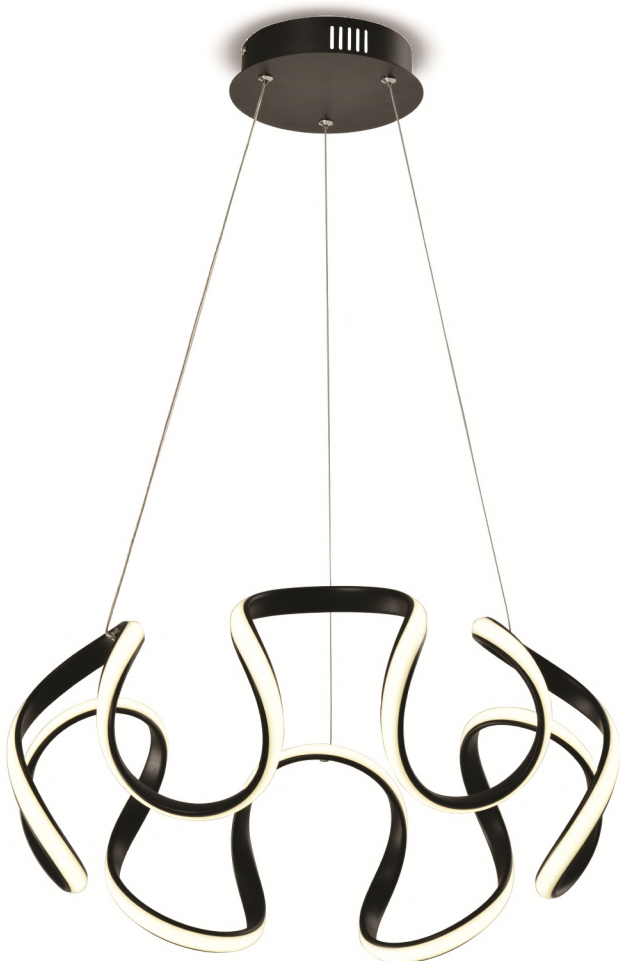

21285

17719
⚭ LED 9x13W
↔ 500mm
↓ 350mm
LED 6000K, 6435lm

21285
⚭ LED 60W
↔ 520mm
↓ 1200mm
LED 4000K, 4800lm

21284
⚭ LED 40W
↔ 500mm
↓ 1200mm
LED 4000K, 3200lm