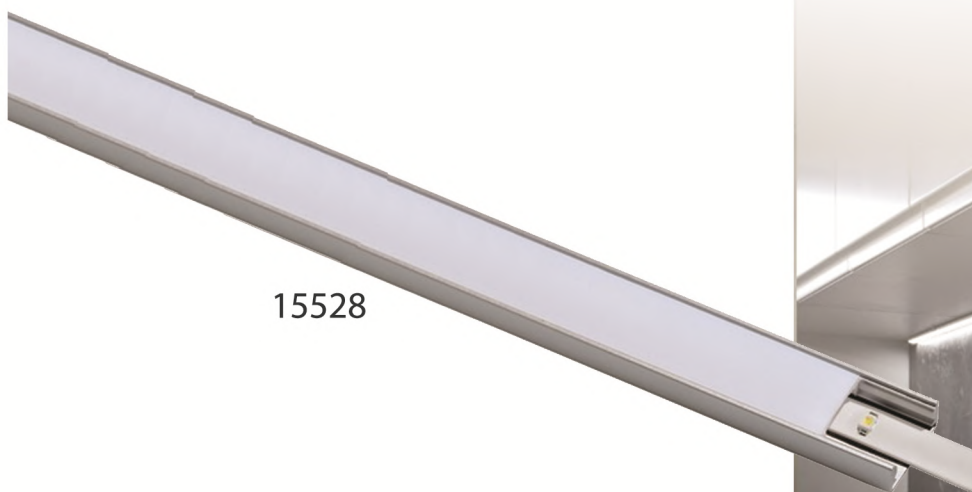

20274
 ↔ 65mm
 ↓ 29mm
LED 0.5W, 4000K, 35LM

20275
 ↔ 118mm
 ↓ 29mm
LED 0.8W, 4000K, 50LM

16328

13787

13789

15528

13787
 TRAF0 LED 25W
 12V za LED trake
 AC220V/DC12V

13789
 TRAF0 LED 75W
 12V za LED trake
 AC220V/DC12V