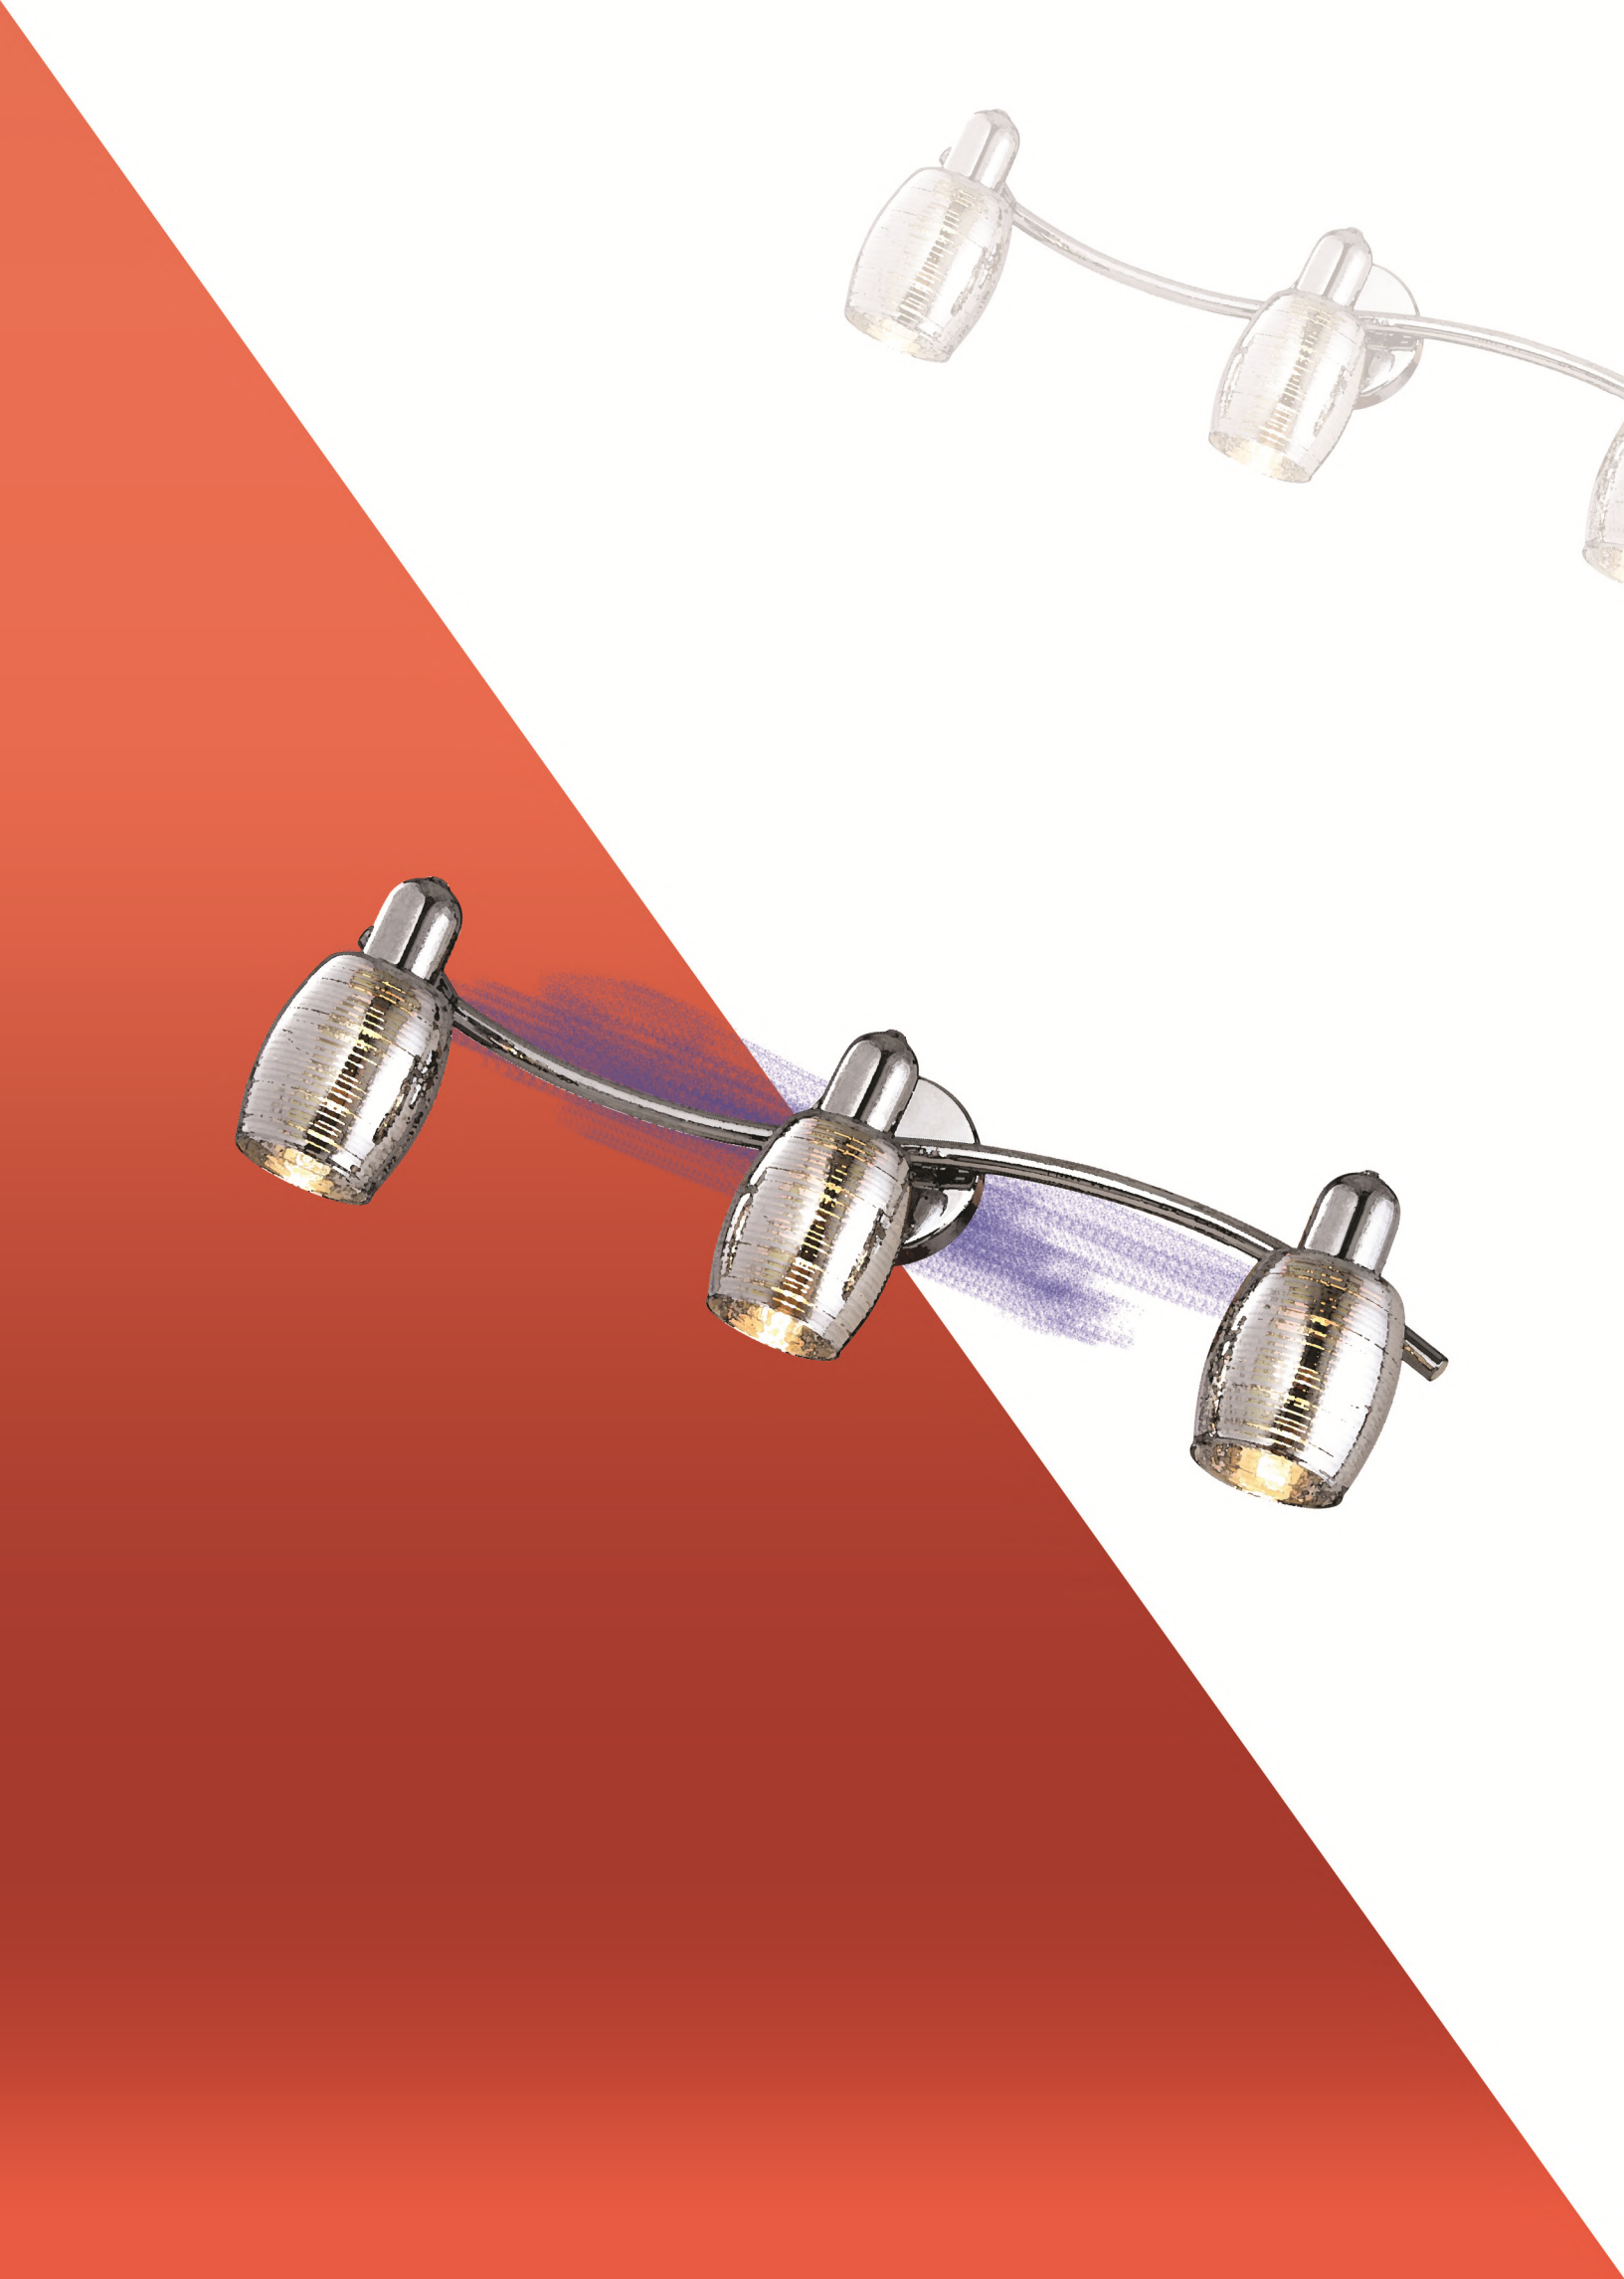

19281
 ⚡ 1*60W E27
 ↔ 190mm
 ↓ 330mm

19282
 ⚡ 1*60W E27
 ↔ 200mm
 ↓ 240mm

19283

19261

19262

19263

19280

19280
 1*60W E27 + LED 1W
 ↔ 160mm
 ↓ 270mm
LED 3000K, 115Lm

19283
 1*60W E27
 ↔ 130mm
 ↓ 150mm

19261/19262/19263
 1*60W E27
 ↔ 152mm
 ↓ 240mm

SPOT RASVJETA
SPOT LIGHTING

19384

19385

19386

19387

19384
 ⚪ 1*60W E14
 ↔ 140mm
 ↓ 150mm