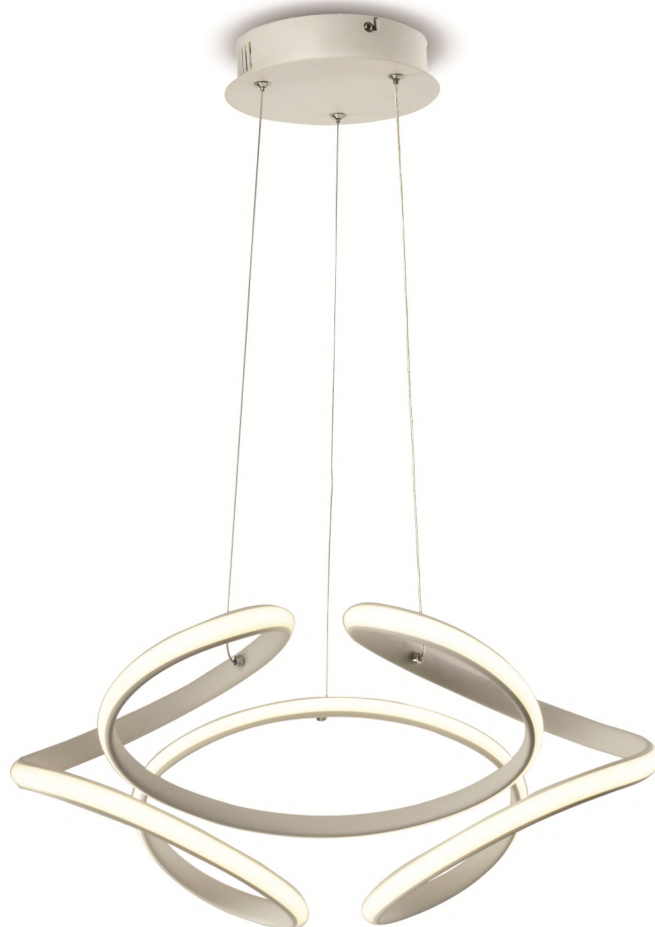

21284

17719
⚭ LED 9x13W
↔ 500mm
↓ 350mm
LED 6000K, 6435lm

21285
⚭ LED 60W
↔ 520mm
↓ 1200mm
LED 4000K, 4800lm

21284
⚭ LED 40W
↔ 500mm
↓ 1200mm
LED 4000K, 3200lm