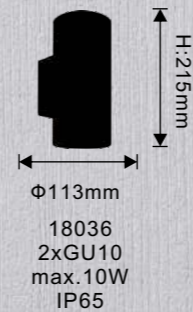

PVC antikoroziivni program

18032
2xE27
IP65
18W 11W

18035
1xE27
IP65
18W 11W

18033
2xE27
IP65
18W 11W

18034
2xE27
IP65
18W 11W

18036
2xGU10
max.10W
IP65

PVC antikoroziivni program

18037
1xGU10
max.10W
IP65