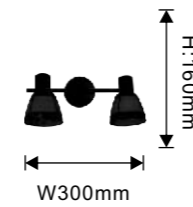

17766
2xE14
40W 15W 7W