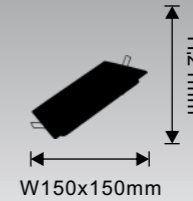

17822
LED 9W
4000K, 650LM