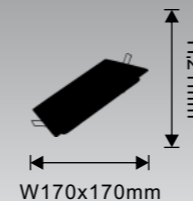

17824

17824
LED 12W
4000K, 850LM