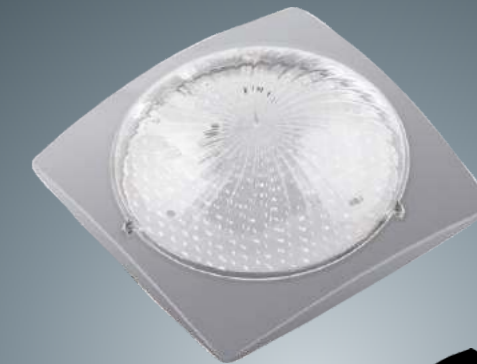

PVC antikoroziivni program

PVC antikoroziivni program

18008