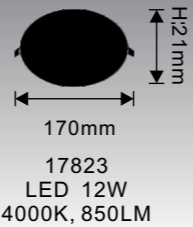

17823
LED 12W
4000K, 850LM