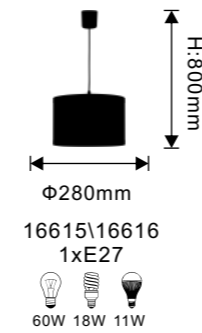

PVC Program

PVC Program

16616