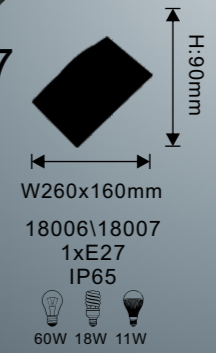

PVC antikoroziivni program

PVC antikoroziivni program

18006