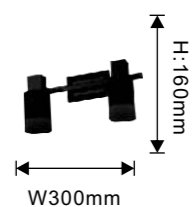

16978
2xE14
40W 15W 7W