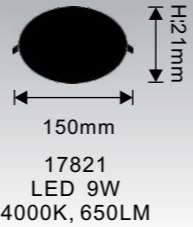

17821

17821
LED 9W
4000K, 650LM