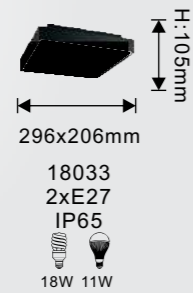

18033
2xE27
IP65
18W 11W