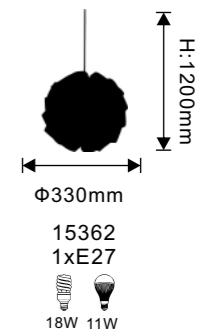

PVC Program

PVC Program