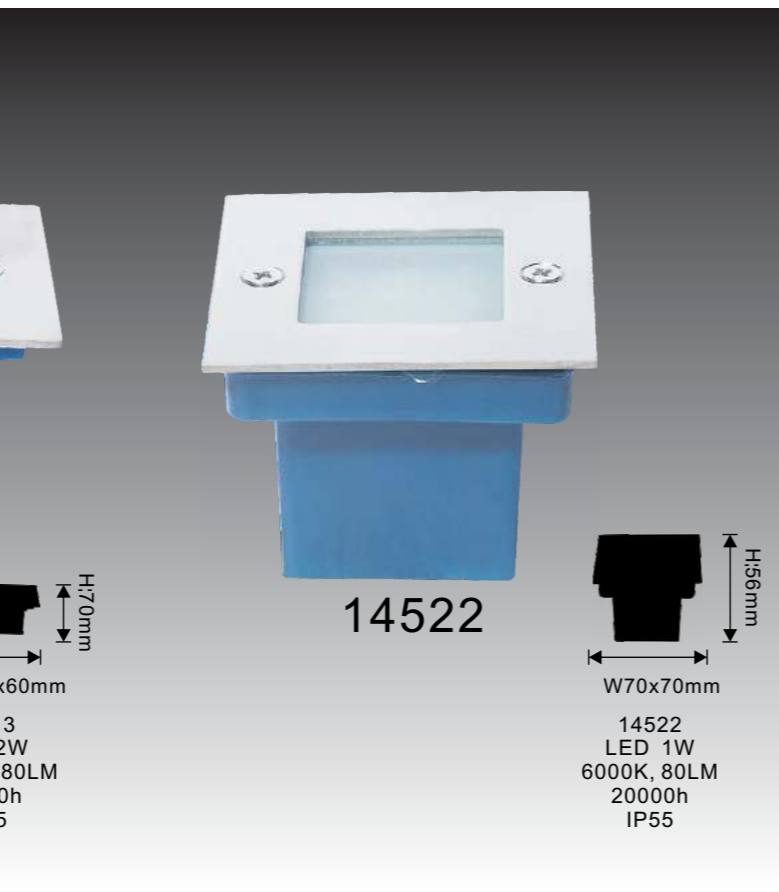

14522

14522
LED 1W
6000K, 80LM
20000h
IP55