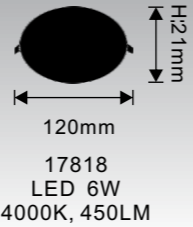

230mm
17783
LED 18W
1500LM, 4500K

18075

H:80mm
W:80mm
18075
LED 18W
1500LM, 3500K

16056
LED 4W
4000K, 300LM

16056

15098
LED 6W
6000K, 480LM

15098

17818