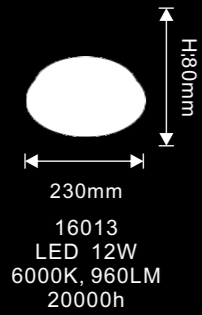

LED Plafonjere

15711

LED Plafonjere