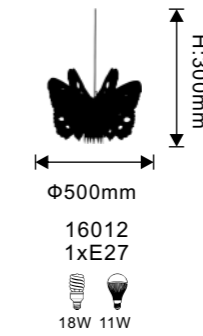

PVC Program

PVC Program

15362