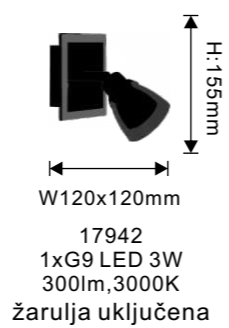

17943

17942

17944

17945