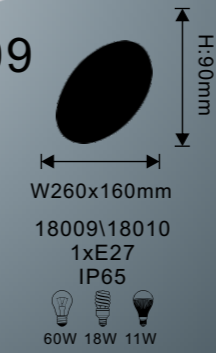

PVC antikoroziivni program

PVC antikoroziivni program

18007