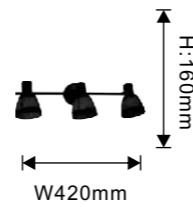

17767
3xE14
40W 15W 7W