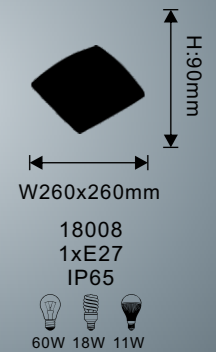

PVC antikoroziivni program

PVC antikoroziivni program