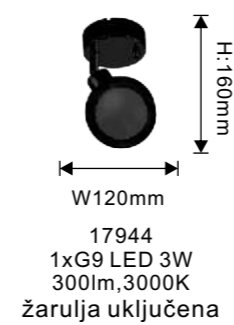

17943

17942

17944

17945