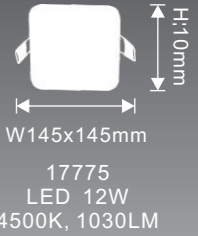

17775
LED 12W
4500K, 1030LM