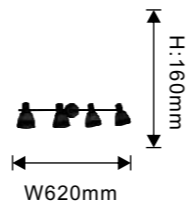

17768
4xE14
40W 15W 7W