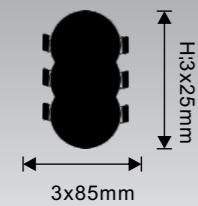

16057

16057
LED 3x4W
4000K, 3x300LM