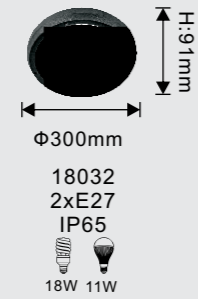

18032
2xE27
IP65
18W 11W