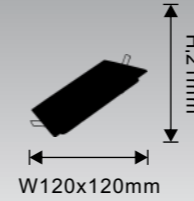

17819

17819
LED 6W
4000K, 450LM