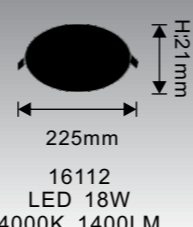

16112
LED 18W
4000K, 1400LM